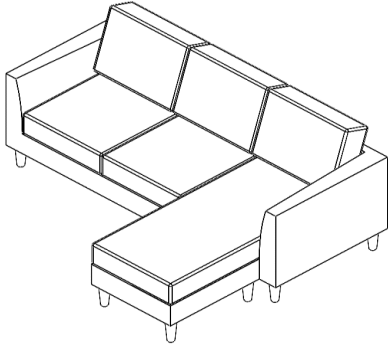

**Vendor Information**  
 Vendor Name: LSMX1  
 Vendor Code: V-005852

**Living Space Information**  
 LS SKU: 313054  
 LS product Name: AMI SUN SOFA W/REVSIBLE CHAISE  
 Vendor Model #: 1086-REVSC-AM-SUN  
 Vendor Collection: AMI

CODE	PART #	DESCRIPTION	SHIPS IN 48 HRS	QUANTITY	PRICING	NOTES
A	PLCALAIS	LATERAL LEG	YES	8		
B	PLCALCEN	CENTRAL LEG	YES	1		

A	PLCALAIS	 X8
B	PLCALCEN	 X1
1	313012 / 313054	 X1

**STEP 1:**

REMOVE CUSHIONS

SOFA WITH REVERSIBLE CHAISE AMI

**STEP 2:**

TURN RIGHT ONLY USE HAND

TURN RIGHT ONLY USE