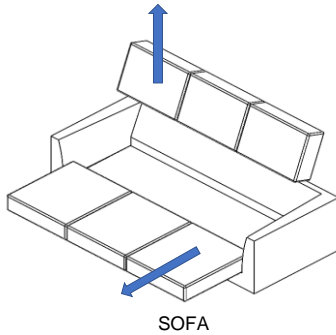

**Vendor Information**  
 Vendor Name: LSMX1  
 Vendor Code: V-005852

**Living Space Information**  
 LS SKU: 313054  
 LS product Name: AMI SUN SOFA W/REVSIBLE CHAISE  
 Vendor Model #: 1086-REVSC-AM-SUN  
 Vendor Collection: AMI

CODE	PART #	DESCRIPTION	SHIPS IN 48 HRS	QUANTITY	PRICING	NOTES
A	PLCALAIS	LATERAL LEG	YES	8		
B	PLCALCEN	CENTRAL LEG	YES	1		

A	PLCALAIS	 X8
B	PLCALCEN	 X1
1	313012 / 313054	 X1

**STEP 1:**

REMOVE CUSHIONS

SOFA WITH REVERSIBLE CHAISE AMI

**STEP 2:**

TURN RIGHT ONLY USE HAND

TURN RIGHT ONLY USE