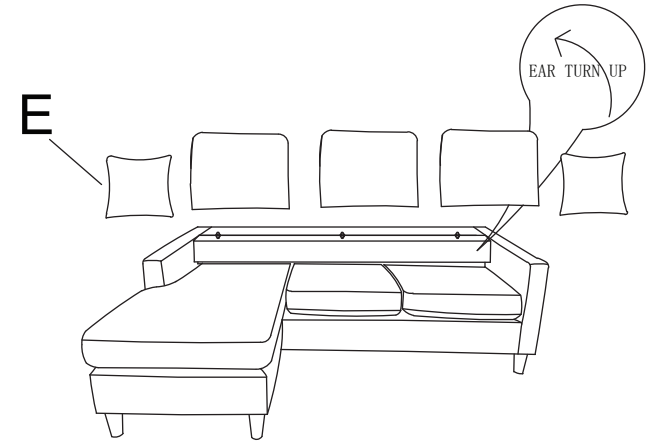

D

The Back Cushion comes out from the bottom

Take the Leg out of the bottom

2

ASSEMBLED COMPLETED

KIT-STARK LIGHT GREY SOFA W/ REVERSIBLE CHAISE & DARK GREY SWIVEL CHAIR

313047

Assembly instructions:

PARTS LIST

No.	DESCRIPTION	IMAGE	Q'TY
A	SOFA SEAT		1
B	CHAISE OTTOMAN SEAT		1
C	REVESIBLE CHAISE SEAT CUSHION		1
D	BACK CUSHION		3
E	PILLOW		2
F	SEAT CUSHION		2
G	LEG		9

NOTE: PO # is located underneath/ at the back side of each item. Please be prepared to provide this # should any claim be necessary.

CAUTION: Item is heavy. Assembly should be performed by two people.

3

4

5

**KIT-STARK LIGHT GREY SOFA W/ REVERSIBLE
CHAISE & DARK GREY SWIVEL CHAIR
313047**

Assembly instructions:

PARTS LIST

No.	DESCRIPTION	IMAGE	Q'TY
A	BACK		1
B	SEAT CUSHION		1
C	SEAT		1