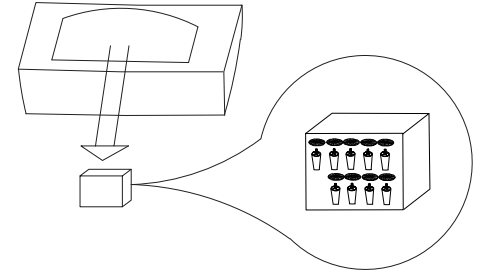

NOTE: PO # is located underneath/ at the back side of each item. Please be prepared to provide this # should any claim be necessary.

CAUTION: Item is heavy. Assembly should be performed by two people.

1

D

The Back Cushion comes out from the bottom

Take the Leg out of the bottom

2

ASSEMBLED COMPLETED

KIT-STARK LIGHT GREY SOFA W/ REVERSIBLE CHAISE & DARK GREY SWIVEL CHAIR

313047

Assembly instructions: