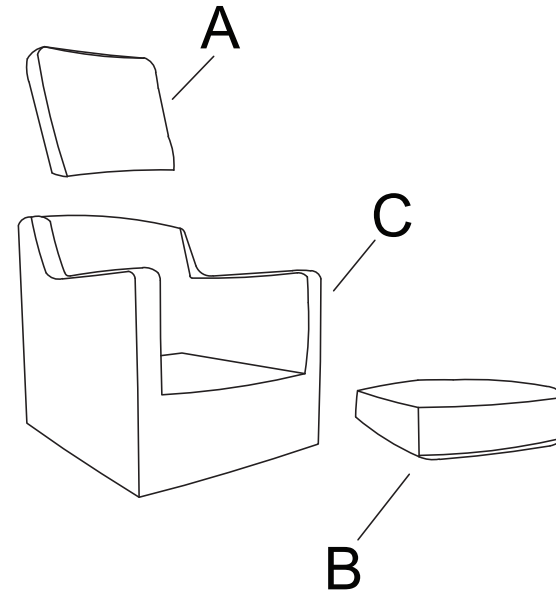

**KIT-STARK LIGHT GREY SOFA W/ REVERSIBLE
CHAISE & DARK GREY SWIVEL CHAIR
313047**

Assembly instructions:

PARTS LIST

No.	DESCRIPTION	IMAGE	Q'TY
A	BACK		1
B	SEAT CUSHION		1
C	SEAT		1

NOTE: PO # is located underneath/ at the back side of each item. Please be prepared to provide this # should any claim be necessary.

CAUTION: Item is heavy. Assembly should be performed by two people.

1