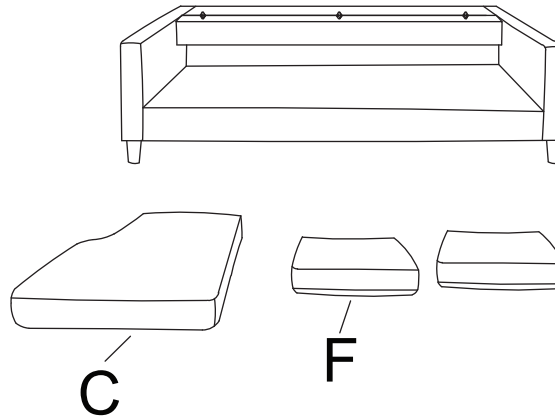

KIT-STARK LIGHT GREY SOFA W/ REVERSIBLE CHAISE & DARK GREY SWIVEL CHAIR

313047

Assembly instructions:

PARTS LIST

No.	DESCRIPTION	IMAGE	Q'TY
A	SOFA SEAT		1
B	CHAISE OTTOMAN SEAT		1
C	REVESIBLE CHAISE SEAT CUSHION		1
D	BACK CUSHION		3
E	PILLOW		2
F	SEAT CUSHION		2
G	LEG		9

NOTE: PO # is located underneath/ at the back side of each item. Please be prepared to provide this # should any claim be necessary.

CAUTION: Item is heavy. Assembly should be performed by two people.

3