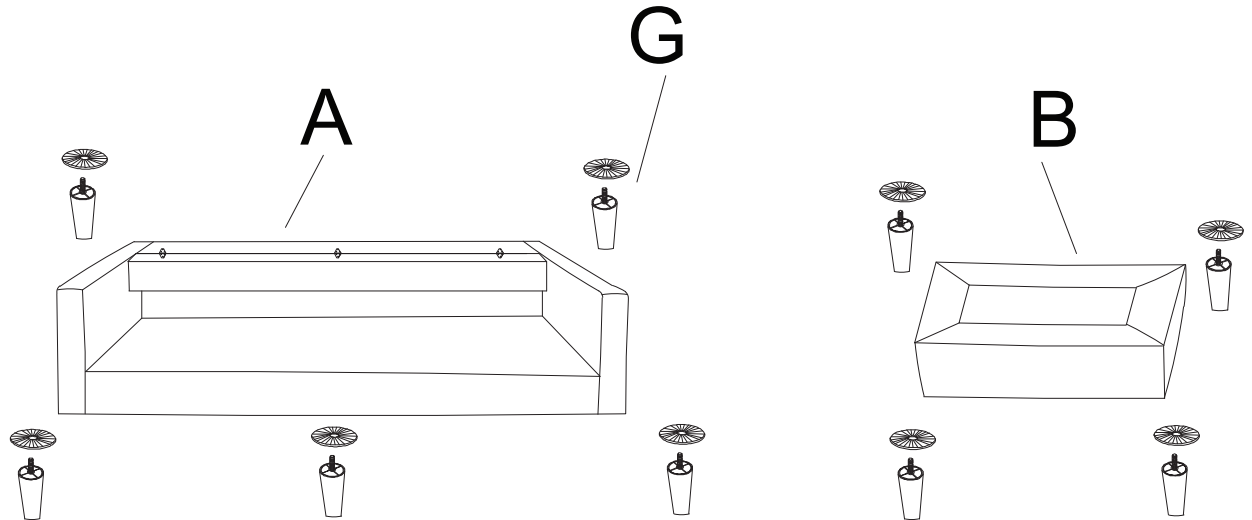

NOTE: PO # is located underneath/ at the back side of each item. Please be prepared to provide this # should any claim be necessary.

CAUTION: Item is heavy. Assembly should be performed by two people.

1

D

The Back Cushion comes out from the bottom

Take the Leg out of the bottom

2

ASSEMBLED COMPLETED

KIT-STARK LIGHT GREY SOFA W/ REVERSIBLE CHAISE & DARK GREY SWIVEL CHAIR

313047

Assembly instructions:

PARTS LIST

No.	DESCRIPTION	IMAGE	Q'TY
A	SOFA SEAT		1
B	CHAISE OTTOMAN SEAT		1
C	REVESIBLE CHAISE SEAT CUSHION		1
D	BACK CUSHION		3
E	PILLOW		2
F	SEAT CUSHION		2
G	LEG		9

NOTE: PO # is located underneath/ at the back side of each item. Please be prepared to provide this # should any claim be necessary.