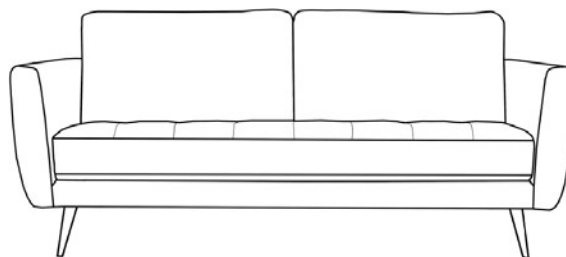

LIVING SPACES

A	Sofa Legs		X4
B	Bolts		X8
C	Allen key		X1
D	Support Legs		X1

GINGER

246451/AS-8011 3S-BU
 GINGER BUTTERCUP SOFA
 246454/AS-8011-3S-GR
 GINGER GREY SOFA
 312988/AS-8011-3S-DE
 GINGER DENIM SOFA