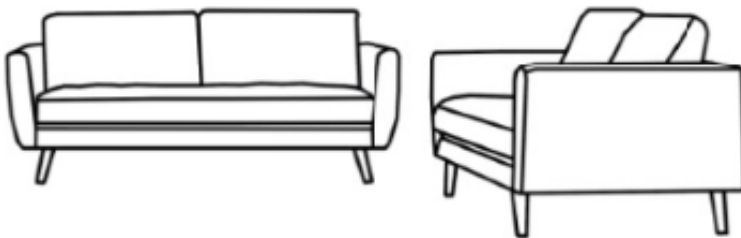

# LIVING SPACES

A	Sofa Legs		X8
B	Bolts		X16
C	Allen key		X1
D	Support Legs		X1

**GINGER**

**312987/312988+312985**

**AS-8011-3S+2S-DE**

**KIT-GINGER DENIM SOFA/LOVESEAT SET**

Not provided