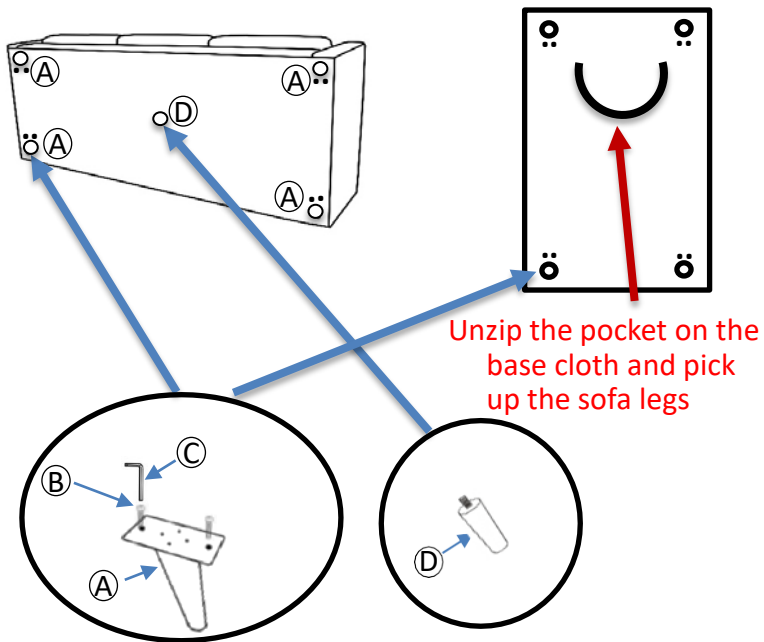

# LIVING SPACES

A	Sofa Legs		X8
B	Bolts		X16
C	Allen key		X1
D	Support Legs		X1

**GINGER**

**312987/312988+312985**

**AS-8011-3S+2S-DE**

**KIT-GINGER DENIM SOFA/LOVESEAT SET**

Not provided