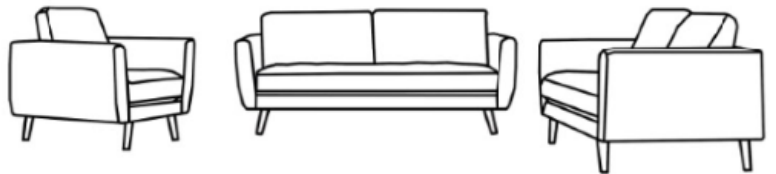

LIVING SPACES

A	Sofa Legs		X12
B	Bolts		X24
C	Allen key		X1
D	Support Legs		X1

GINGER

312952/312988+312985+312984

AS-8011-3S+2S+1S-DE

KIT-GINGER DENIM SOFA/LOVESEAT CHAIR SET

Not provided