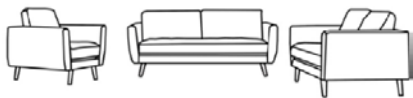

LIVING SPACES

A	Sofa Legs		X12
B	Bolts		X24
C	Allen key		X1
D	Support Legs		X1

GINGER

312952/312988+312985+312984

AS-8011-3S+2S+1S-DE

KIT-GINGER DENIM SOFA/LOVESEAT CHAIR SET

Not provided