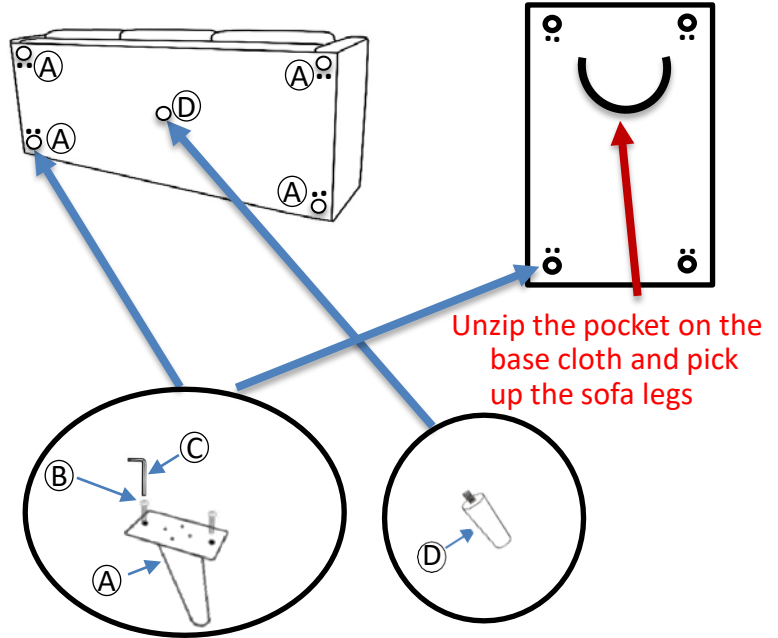

LIVING SPACES

A	Sofa Legs		X12
B	Bolts		X24
C	Allen key		X1
D	Support Legs		X1

GINGER

312952/312988+312985+312984

AS-8011-3S+2S+1S-DE

KIT-GINGER DENIM SOFA/LOVESEAT CHAIR SET

Not provided