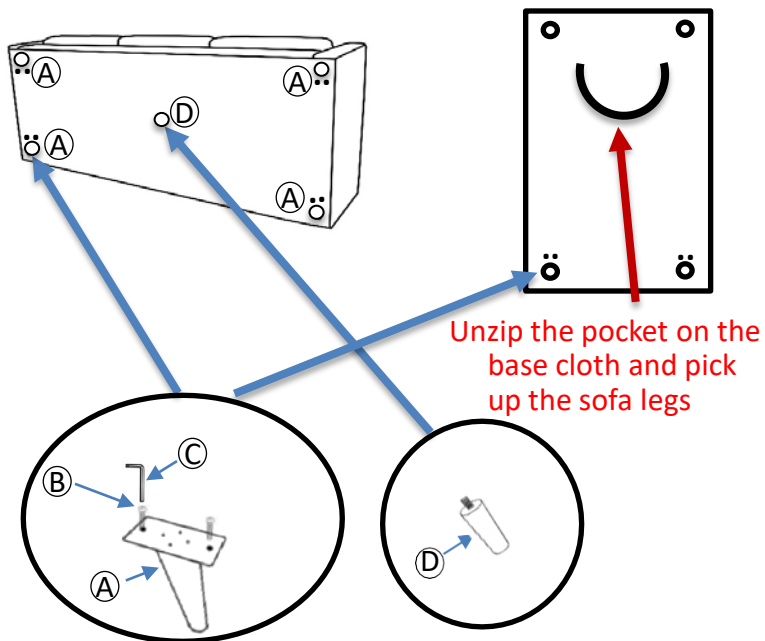

LIVING SPACES

A	Sofa Legs		X16
B	Bolts		X32
C	Allen key		X1
D	Support Legs		X1

GINGER

312951/312988+312985+312984+312991

AS-8011-3S+2S+1S+RFST-DE

KIT-GINGER DENIM SOFA

/LOVESEAT/CHAIR/OTTOMAN SET

Not provided