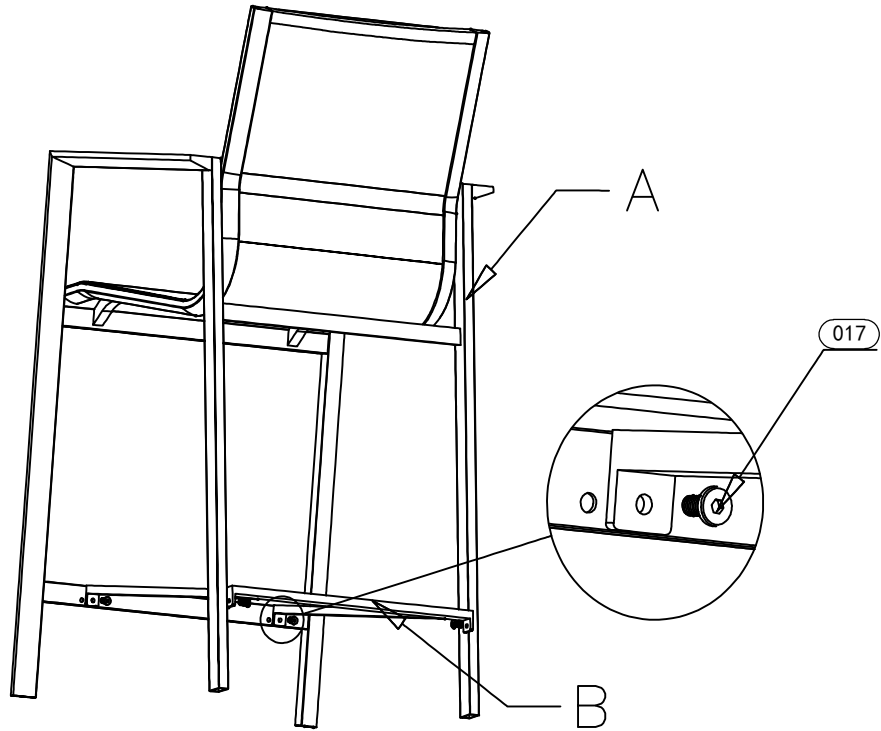

**RAVELO OUTDOOR SLING BAR STOOL**  
**HL-C-306-CS**  
**253728**

**Assembly Instruction**

**Parts List:**

REF.	PART NAME	PART IMAGE	Q'TY
<b>A</b>	<b>CHAIR FRAME</b>		<b>1</b>
<b>B</b>	<b>CHAIR SUPPORT</b>		<b>1</b>

**Hardware List:**

REF.	PART NAME	PART IMAGE	Q'TY
<b>017</b>	<b>BOLT (M6*15L)</b>		<b>4</b>
<b>001</b>	<b>Allen wrench (M6)</b>		<b>1</b>

**Diagram:**

**Step 1**

**Step 2**