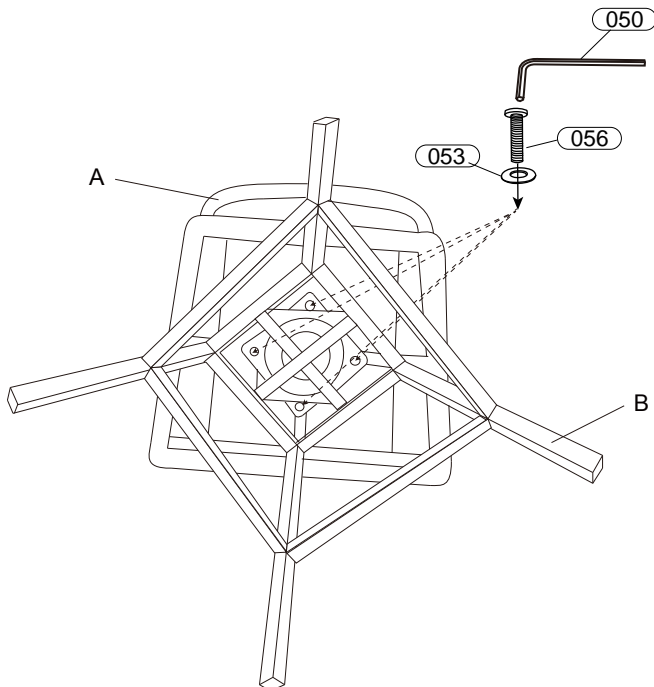

KORO OUTDOOR COUNTER STOOL

17CS213A-W

267398

Assembly Instruction

Parts List:

REF	DESCRIPTION	IMAGE	QTY
A	SEAT		1
B	LEG		1
C	CUSHION		1

Hardware List:

REF	DESCRIPTION	IMAGE	QTY
056	Bolt(1/4"*20MM)		4
053	Washer(1/4")		4
050	Allen Wrench(1/4")		1

Diagram:

Step 1

Step 2