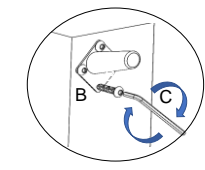

CODE	PART #	DESCRIPTION	SHIPS IN 48 HRS	QUANTITY	PRICING	NOTES
A	METALEGC	METAL LEG FOR CANELA	YES	4		
C	SCW14201	BUTTON SOCKET 1/4-20X1	YES	16		
D	ALLEN532	KEY ALLEN 5/32	YES	1		

A	METALEGC	 X4
B	SCW14201	 X16
C	ALLEN532	 X1
1		 X1

STEP 1:

USE THE ALLEN WRENCH TO SCREW THE LEGS

OTTOMAN CANELA II