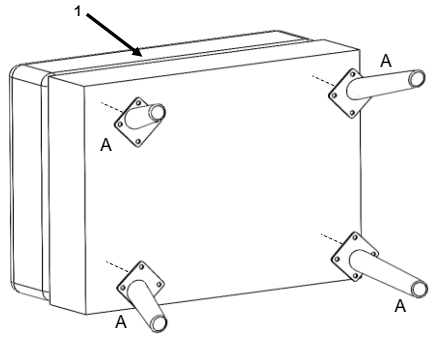

**Vendor Information**  
 Vendor Name: LSMX1  
 Vendor Code: V-005852

**Living Space Information**  
 LS SKU: 311805  
 LS product Name: CANELA II OTTOMAN DOVE  
 Vendor Model #: 999-2PCSCH-CA-DOV  
 Vendor Collection: CANELA II

CODE	PART #	DESCRIPTION	SHIPS IN 48 HRS	QUANTITY	PRICING	NOTES
A	METALEGC	METAL LEG FOR CANELA	YES	4		
C	SCW14201	BUTTON SOCKET 1/4-20X1	YES	16		
D	ALLEN532	KEY ALLEN 5/32	YES	1		

A	METALEGC	 X4
B	SCW14201	 X16
C	ALLEN532	 X1
1		 X1

STEP 1:

USE THE ALLEN WRENCH TO SCREW THE LEGS

OTTOMAN CANELA II