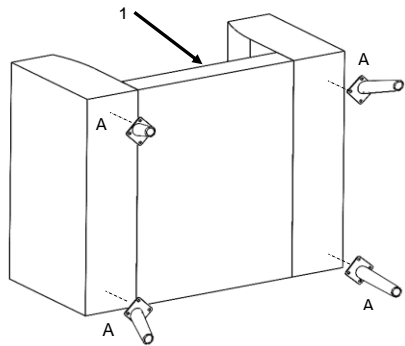

Vendor Information	
Vendor Name:	LSMX1
Vendor Code:	V-005852

Living Space Information	
LS SKU:	311804
LS product Name:	CANELA II DOVE CHAIR
Vendor Model #:	998-CH-CA-DOV
Vendor Collection:	CANELA II

CODE	PART #	DESCRIPTION	SHIPS IN 48 HRS	QUANTITY	PRICING	NOTES
A	METALEGC	METAL LEG FOR CANELA	YES	4		
B	SCW14201	BUTTON SOCKET 1/4-20X1	YES	16		
C	ALLEN532	KEY ALLEN 5/32	YES	1		

LIVING SPACES		
A	METALEGC	 X4
B	SCW14201	 X16
C	ALLEN532	 X1
1		 X1

CHAIR CANELA II

STEP 1:

REMOVE CUSHIONS

STEP 2:

USE THE ALLEN WRENCH TO SCREW THE LEGS