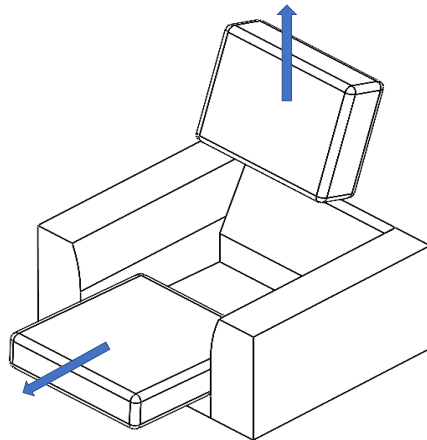

Vendor Information	
Vendor Name:	LSMX1
Vendor Code:	V-005852

Living Space Information	
LS SKU:	311804
LS product Name:	CANELA II DOVE CHAIR
Vendor Model #:	998-CH-CA-DOV
Vendor Collection:	CANELA II

CODE	PART #	DESCRIPTION	SHIPS IN 48 HRS	QUANTITY	PRICING	NOTES
A	METALEGC	METAL LEG FOR CANELA	YES	4		
B	SCW14201	BUTTON SOCKET 1/4-20X1	YES	16		
C	ALLEN532	KEY ALLEN 5/32	YES	1		

LIVING SPACES		
A	METALEGC	 X4
B	SCW14201	 X16
C	ALLEN532	 X1
1		 X1

CHAIR CANELA II

STEP 1:

REMOVE CUSHIONS

STEP 2:

USE THE ALLEN WRENCH TO SCREW THE LEGS