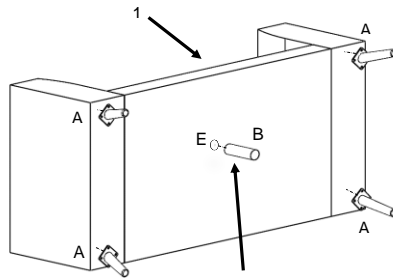

CODE	PART #	DESCRIPTION	SHIPS IN 48 HRS	QUANTITY	PRICING	NOTES
A	METALEGC	METAL LEG FOR CANELA	YES	4		
B	PLCALCEN	CENTRAL LEG FOR CALAIS MODEL	YES	1		
C	SCW14201	BUTTON SOCKET 1/4-20X1	YES	16		
D	ALLEN532	KEY ALLEN 5/32	YES	1		
E	PLASWASH	PLASTIC WASHER TO CALAIS & ARIES LEG	YES	1		

LIVING SPACES		
A	METALEGC	 X4
B	PLCALCEN	 X1
C	SCW14201	 X16
D	ALLEN532	 X1
E	PLASWASH	 X1
1		 X1

STEP 1:

REMOVE CUSHIONS

LOVESEAT CANELA II

STEP 2:

(PLASTIC LEG WITH

USE THE ALLEN WRENCH TO SCREW THE LEGS

TURN RIGHT ONLY USE HAND