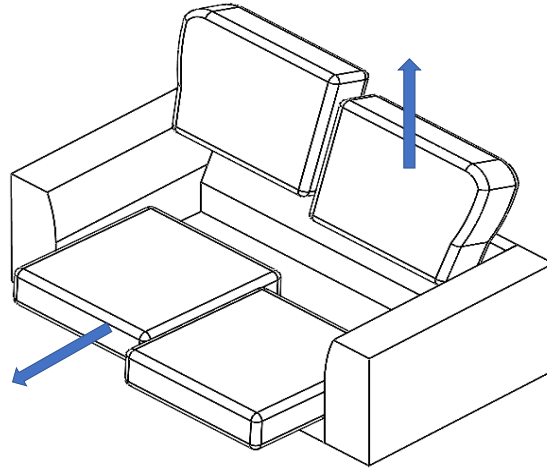

Vendor Information	
Vendor Name:	LSMX1
Vendor Code:	V-005852

Living Space Information	
LS SKU:	311803
LS product Name:	CANELA II DOVE LOVESEAT
Vendor Model #:	1005-LSEAT-CA-MID
Vendor Collection:	CANELA II

CODE	PART #	DESCRIPTION	SHIPS IN 48 HRS	QUANTITY	PRICING	NOTES
A	METALEGC	METAL LEG FOR CANELA	YES	4		
B	PLCALCEN	CENTRAL LEG FOR CALAIS MODEL	YES	1		
C	SCW14201	BUTTON SOCKET 1/4-20X1	YES	16		
D	ALLEN532	KEY ALLEN 5/32	YES	1		
E	PLASWASH	PLASTIC WASHER TO CALAIS & ARIES LEG	YES	1		

LIVING SPACES		
A	METALEGC	 X4
B	PLCALCEN	 X1
C	SCW14201	 X16
D	ALLEN532	 X1
E	PLASWASH	 X1
1		 X1

STEP 1:

REMOVE CUSHIONS

LOVESEAT CANELA II

STEP 2:

(PLASTIC LEG WITH

USE THE ALLEN WRENCH TO SCREW THE LEGS

TURN RIGHT ONLY USE HAND