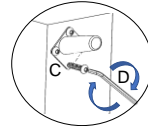

CODE	PART #	DESCRIPTION	SHIPS IN 48 HRS	QUANTITY	PRICING	NOTES
A	METALEGC	METAL LEG FOR CANELA	YES	4		
B	PLCALCEN	CENTRAL LEG FOR CALAIS MODEL	YES	1		
C	SCW14201	BUTTON SOCKET 1/4-20X1	YES	16		
D	ALLEN532	KEY ALLEN 5/32	YES	1		
E	PLASWASH	PLASTIC WASHER TO CALAIS & ARIES LEG	YES	1		

LIVING SPACES		
A	METALEGC	 X4
B	PLCALCEN	 X1
C	SCW14201	 X16
D	ALLEN532	 X1
E	PLASWASH	 X1
1		 X1

STEP 1:

REMOVE CUSHIONS

LOVESEAT CANELA II

STEP 2:

(PLASTIC LEG WITH

USE THE ALLEN WRENCH TO SCREW THE LEGS

TURN RIGHT ONLY USE HAND