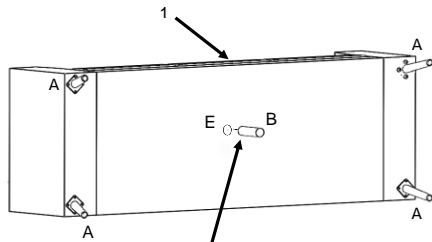

Vendor Information	
Vendor Name:	LSMX1
Vendor Code:	V-005852

Living Space Information	
LS SKU:	311802
LS product Name:	CANELA II DOVE SOFA
Vendor Model #:	996-S-CA-DOV
Vendor Collection:	CANELA II

CODE	PART #	DESCRIPTION	SHIPS IN 48 HRS	QUANTITY	PRICING	NOTES
A	METALEGC	METAL LEG FOR CANELA	YES	4		
B	PLCALCEN	CENTRAL LEG FOR CALAIS MODEL	YES	1		
C	SCW14201	BUTTON SOCKET 1/4-20X1	YES	16		
D	ALLEN532	KEY ALLEN 5/32	YES	1		
E	PLASWASH	PLASTIC WASHER TO CALAIS & ARIES LEG	YES	1		

LIVING SPACES		
A	METALEGC	 X4
B	PLCALCEN	 X1
C	SCW14201	 X16
D	ALLEN532	 X1
E	PLASWASH	 X1
1		 X1

STEP 1:

REMOVE CUSHIONS

SOFA CANELA II

STEP 2:

(PLASTIC LEG WITH PLASTIC WASHER)

USE THE ALLEN WRENCH TO SCREW THE LEGS

TURN RIGHT ONLY USE HAND