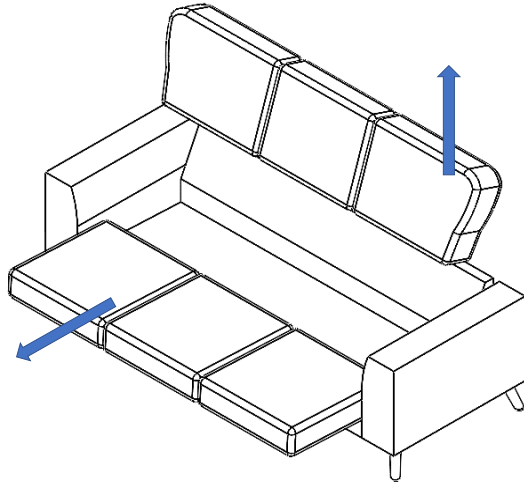

Vendor Information	
Vendor Name:	LSMX1
Vendor Code:	V-005852

Living Space Information	
LS SKU:	311802
LS product Name:	CANELA II DOVE SOFA
Vendor Model #:	996-S-CA-DOV
Vendor Collection:	CANELA II

CODE	PART #	DESCRIPTION	SHIPS IN 48 HRS	QUANTITY	PRICING	NOTES
A	METALEGC	METAL LEG FOR CANELA	YES	4		
B	PLCALCEN	CENTRAL LEG FOR CALAIS MODEL	YES	1		
C	SCW14201	BUTTON SOCKET 1/4-20X1	YES	16		
D	ALLEN532	KEY ALLEN 5/32	YES	1		
E	PLASWASH	PLASTIC WASHER TO CALAIS & ARIES LEG	YES	1		

LIVING SPACES		
A	METALEGC	 X4
B	PLCALCEN	 X1
C	SCW14201	 X16
D	ALLEN532	 X1
E	PLASWASH	 X1
1		 X1

STEP 1:

REMOVE CUSHIONS

SOFA CANELA II

STEP 2:

(PLASTIC LEG WITH PLASTIC WASHER)

USE THE ALLEN WRENCH TO SCREW THE LEGS

TURN RIGHT ONLY USE HAND