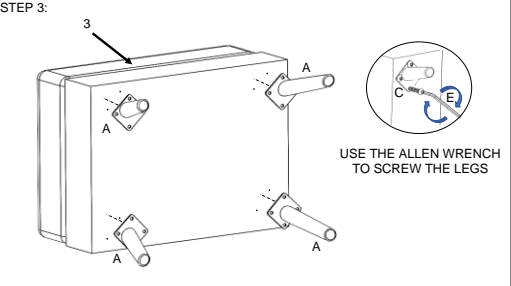

Vendor Information	
Vendor Name:	LSMX1
Vendor Code:	V-005852

Living Space Information	
LS SKU:	311801
LS product Name:	KIT-CANELA II DOVE 2PC SECTIONAL W/RAF CHAISE & OTTO
Vendor Model #:	1027-2PCSECRACOTTO-CA-DOV
Vendor Collection:	CANELA II

CODE	PART #	DESCRIPTION	SHIPS IN 48 HRS	QUANTITY	PRICING	NOTES
A	METALEGC	METAL LEG FOR CANELA	YES	12		
B	PLCALCEN	LEG CANELA CENTRAL	YES	2		
C	SCW14201	BUTTON SOCKET 1/4-20X1	YES	48		
D	PLASWASH	PLASTIC WASHER TO CALAIS & ARIES LEG	YES	2		
E	ALLEN532	KEY ALLEN 5/32	YES	1		

LIVING SPACES	
A	METALEGC X12
B	PLCALCEN X2
C	SCW14201 X48
D	PLASWASH X2
E	ALLEN532 X1
1	LAF SOFA CANELA II X1
2	RAF CORNER CHAISE CANELA II X1
3	OTTOMAN CANELA II X1

KIT-CANELA II DOVE 2PC SECTIONAL W/RAF CHAISE & OTTO