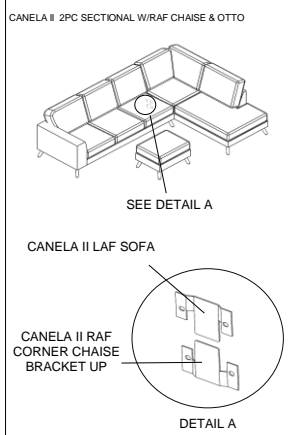

Vendor Information	
Vendor Name:	LSMX1
Vendor Code:	V-005852

Living Space Information	
LS SKU:	311801
LS product Name:	KIT-CANELA II DOVE 2PC SECTIONAL W/RAF CHAISE & OTTO
Vendor Model #:	1027-2PCSECRACOTTO-CA-DOV
Vendor Collection:	CANELA II

CODE	PART #	DESCRIPTION	SHIPS IN 48 HRS	QUANTITY	PRICING	NOTES
A	METALEGC	METAL LEG FOR CANELA	YES	12		
B	PLCALCEN	LEG CANELA CENTRAL	YES	2		
C	SCW14201	BUTTON SOCKET 1/4-20X1	YES	48		
D	PLASWASH	PLASTIC WASHER TO CALAIS & ARIES LEG	YES	2		
E	ALLEN532	KEY ALLEN 5/32	YES	1		

LIVING SPACES	
A	METALEGC X12
B	PLCALCEN X2
C	SCW14201 X48
D	PLASWASH X2
E	ALLEN532 X1
1	LAF SOFA CANELA II X1
2	RAF CORNER CHAISE CANELA II X1
3	OTTOMAN CANELA II X1

KIT-CANELA II DOVE 2PC SECTIONAL W/RAF CHAISE & OTTO