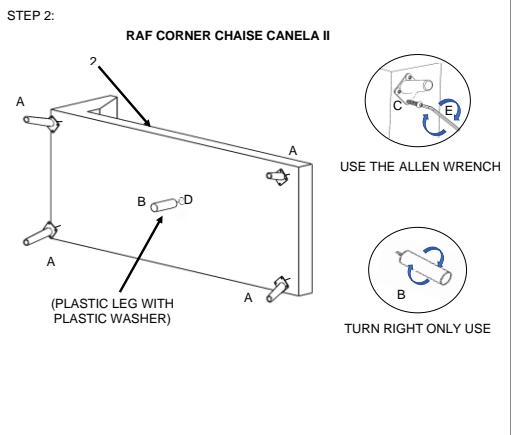

Vendor Information	
Vendor Name:	LSMX1
Vendor Code:	V-005852

Living Space Information	
LS SKU:	311801
LS product Name:	KIT-CANELA II DOVE 2PC SECTIONAL W/RAF CHAISE & OTTO
Vendor Model #:	1027-2PCSECRACOTTO-CA-DOV
Vendor Collection:	CANELA II

CODE	PART #	DESCRIPTION	SHIPS IN 48 HRS	QUANTITY	PRICING	NOTES
A	METALEGC	METAL LEG FOR CANELA	YES	12		
B	PLCALCEN	LEG CANELA CENTRAL	YES	2		
C	SCW14201	BUTTON SOCKET 1/4-20X1	YES	48		
D	PLASWASH	PLASTIC WASHER TO CALAIS & ARIES LEG	YES	2		
E	ALLEN532	KEY ALLEN 5/32	YES	1		

LIVING SPACES	
A	METALEGC X12
B	PLCALCEN X2
C	SCW14201 X48
D	PLASWASH X2
E	ALLEN532 X1
1	LAF SOFA CANELA II X1
2	RAF CORNER CHAISE CANELA II X1
3	OTTOMAN CANELA II X1

KIT-CANELA II DOVE 2PC SECTIONAL W/RAF CHAISE & OTTO