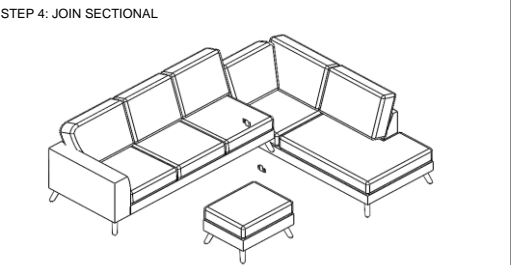

Vendor Information	
Vendor Name:	LSMX1
Vendor Code:	V-005852

Living Space Information	
LS SKU:	311801
LS product Name:	KIT-CANELA II DOVE 2PC SECTIONAL W/RAF CHAISE & OTTO
Vendor Model #:	1027-2PCSECRACOTTO-CA-DOV
Vendor Collection:	CANELA II

CODE	PART #	DESCRIPTION	SHIPS IN 48 HRS	QUANTITY	PRICING	NOTES
A	METALEGC	METAL LEG FOR CANELA	YES	12		
B	PLCALCEN	LEG CANELA CENTRAL	YES	2		
C	SCW14201	BUTTON SOCKET 1/4-20X1	YES	48		
D	PLASWASH	PLASTIC WASHER TO CALAIS & ARIES LEG	YES	2		
E	ALLEN532	KEY ALLEN 5/32	YES	1		

LIVING SPACES	
A	METALEGC X12
B	PLCALCEN X2
C	SCW14201 X48
D	PLASWASH X2
E	ALLEN532 X1
1	LAF SOFA CANELA II X1
2	RAF CORNER CHAISE CANELA II X1
3	OTTOMAN CANELA II X1

KIT-CANELA II DOVE 2PC SECTIONAL W/RAF CHAISE & OTTO