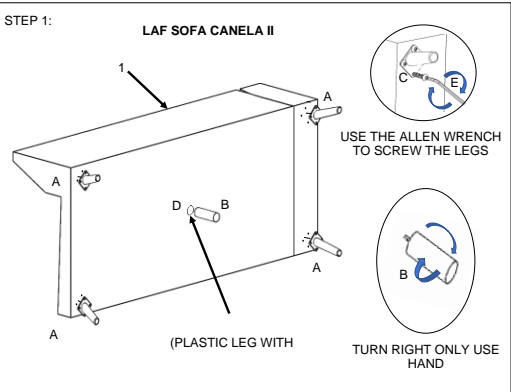

Vendor Information	
Vendor Name:	LSMX1
Vendor Code:	V-005852

Living Space Information	
LS SKU:	311801
LS product Name:	KIT-CANELA II DOVE 2PC SECTIONAL W/RAF CHAISE & OTTO
Vendor Model #:	1027-2PCSECRACOTTO-CA-DOV
Vendor Collection:	CANELA II

CODE	PART #	DESCRIPTION	SHIPS IN 48 HRS	QUANTITY	PRICING	NOTES
A	METALEGC	METAL LEG FOR CANELA	YES	12		
B	PLCALCEN	LEG CANELA CENTRAL	YES	2		
C	SCW14201	BUTTON SOCKET 1/4-20X1	YES	48		
D	PLASWASH	PLASTIC WASHER TO CALAIS & ARIES LEG	YES	2		
E	ALLEN532	KEY ALLEN 5/32	YES	1		

LIVING SPACES	
A	METALEGC X12
B	PLCALCEN X2
C	SCW14201 X48
D	PLASWASH X2
E	ALLEN532 X1
1	LAF SOFA CANELA II X1
2	RAF CORNER CHAISE CANELA II X1
3	OTTOMAN CANELA II X1

KIT-CANELA II DOVE 2PC SECTIONAL W/RAF CHAISE & OTTO