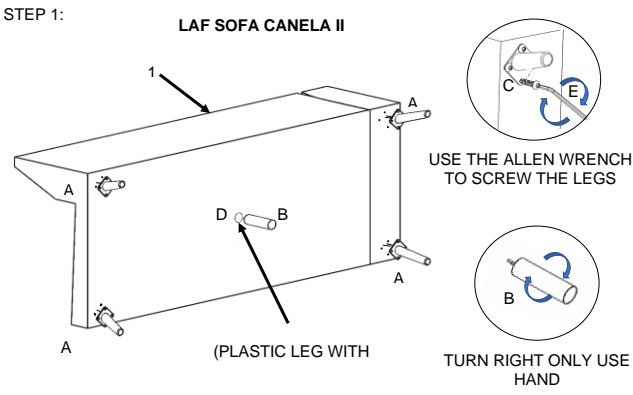

Vendor Information	
Vendor Name:	LSMX1
Vendor Code:	V-005852

Living Space Information	
LS SKU:	311791
LS product Name:	KIT-CANELA II MIDNIGHT 2PC SECTIONAL W/RAF CHAISE
Vendor Model #:	1017-2PCSECFRAC-CA-MID
Vendor Collection:	CANELA II

CODE	PART #	DESCRIPTION	SHIPS IN 48 HRS	QUANTITY	PRICING	NOTES
A	METALEGC	METAL LEG FOR CANELA	YES	8		
B	PLCALCEN	LEG CANELA CENTRAL	YES	2		
C	SCW14201	BUTTON SOCKET 1/4-20X1	YES	32		
D	PLASWASH	PLASTIC WASHER TO CALAIS & ARIES LEG	YES	2		
E	ALLEN532	KEY ALLEN 5/32	YES	1		

LIVING SPACES		
A	METALEGC	X8
B	PLCALCEN	X2
C	SCW14201	X32
D	PLASWASH	X2
E	ALLEN532	X1
1	LAF SOFA CANELA II	X1
2	RAF CORNER CHAISE CANELA II	X1

KIT-CANELA II DOVE 2PC SECTIONAL W/RAF CHAISE