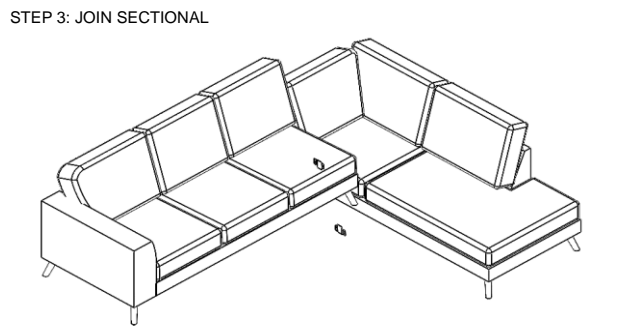

Vendor Information	
Vendor Name:	LSMX1
Vendor Code:	V-005852

Living Space Information	
LS SKU:	311791
LS product Name:	KIT-CANELA II MIDNIGHT 2PC SECTIONAL W/RAF CHAISE
Vendor Model #:	1017-2PCSECFRAC-CA-MID
Vendor Collection:	CANELA II

CODE	PART #	DESCRIPTION	SHIPS IN 48 HRS	QUANTITY	PRICING	NOTES
A	METALEGC	METAL LEG FOR CANELA	YES	8		
B	PLCALCEN	LEG CANELA CENTRAL	YES	2		
C	SCW14201	BUTTON SOCKET 1/4-20X1	YES	32		
D	PLASWASH	PLASTIC WASHER TO CALAIS & ARIES LEG	YES	2		
E	ALLEN532	KEY ALLEN 5/32	YES	1		

LIVING SPACES		
A	METALEGC	X8
B	PLCALCEN	X2
C	SCW14201	X32
D	PLASWASH	X2
E	ALLEN532	X1
1	LAF SOFA CANELA II	X1
2	RAF CORNER CHAISE CANELA II	X1

KIT-CANELA II DOVE 2PC SECTIONAL W/RAF CHAISE