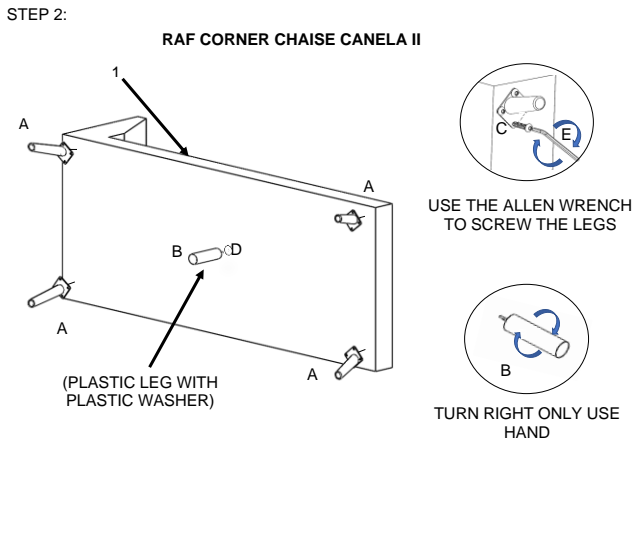

Vendor Information	
Vendor Name:	LSMX1
Vendor Code:	V-005852

Living Space Information	
LS SKU:	311791
LS product Name:	KIT-CANELA II MIDNIGHT 2PC SECTIONAL W/RAF CHAISE
Vendor Model #:	1017-2PCSECFRAC-CA-MID
Vendor Collection:	CANELA II

CODE	PART #	DESCRIPTION	SHIPS IN 48 HRS	QUANTITY	PRICING	NOTES
A	METALEGC	METAL LEG FOR CANELA	YES	8		
B	PLCALCEN	LEG CANELA CENTRAL	YES	2		
C	SCW14201	BUTTON SOCKET 1/4-20X1	YES	32		
D	PLASWASH	PLASTIC WASHER TO CALAIS & ARIES LEG	YES	2		
E	ALLEN532	KEY ALLEN 5/32	YES	1		

LIVING SPACES		
A	METALEGC	X8
B	PLCALCEN	X2
C	SCW14201	X32
D	PLASWASH	X2
E	ALLEN532	X1
1	LAF SOFA CANELA II	X1
2	RAF CORNER CHAISE CANELA II	X1

KIT-CANELA II DOVE 2PC SECTIONAL W/RAF CHAISE