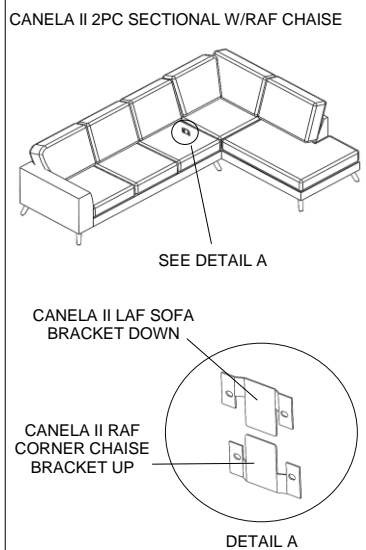

Vendor Information	
Vendor Name:	LSMX1
Vendor Code:	V-005852

Living Space Information	
LS SKU:	311791
LS product Name:	KIT-CANELA II MIDNIGHT 2PC SECTIONAL W/RAF CHAISE
Vendor Model #:	1017-2PCSECFRAC-CA-MID
Vendor Collection:	CANELA II

CODE	PART #	DESCRIPTION	SHIPS IN 48 HRS	QUANTITY	PRICING	NOTES
A	METALEGC	METAL LEG FOR CANELA	YES	8		
B	PLCALCEN	LEG CANELA CENTRAL	YES	2		
C	SCW14201	BUTTON SOCKET 1/4-20X1	YES	32		
D	PLASWASH	PLASTIC WASHER TO CALAIS & ARIES LEG	YES	2		
E	ALLEN532	KEY ALLEN 5/32	YES	1		

LIVING SPACES		
A	METALEGC	X8
B	PLCALCEN	X2
C	SCW14201	X32
D	PLASWASH	X2
E	ALLEN532	X1
1	LAF SOFA CANELA II	X1
2	RAF CORNER CHAISE CANELA II	X1

KIT-CANELA II DOVE 2PC SECTIONAL W/RAF CHAISE