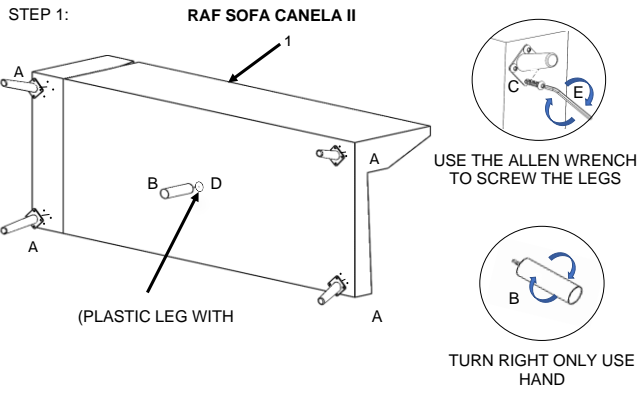

LIVING SPACES

Vendor Information	
Vendor Name:	LSMX1
Vendor Code:	V-005852

Living Space Information	
LS SKU:	311790
LS product Name:	KIT-CANELA II MIDNIGHT 2PC SECTIONAL W/LAF CHAISE
Vendor Model #:	1016-2PCSECLAFC-CA-MID
Vendor Collection:	CANELA II

CODE	PART #	DESCRIPTION	SHIPS IN 48 HRS	QUANTITY	PRICING	NOTES
A	METALEGC	METAL LEG FOR CANELA	YES	8		
B	PLCALCEN	LEG CANELA CENTRAL	YES	2		
C	SCW14201	BUTTON SOCKET 1/4-20X1	YES	32		
D	PLASWASH	PLASTIC WASHER TO CALAIS & ARIES LEG	YES	2		
E	ALLEN532	KEY ALLEN 5/32	YES	1		

LIVING SPACES		
A	METALEGC	X8
B	PLCALCEN	X2
C	SCW14201	X32
D	PLASWASH	X2
E	ALLEN532	X1
1	RAF SOFA CANELA II	X1
2	LAF CORNER CHAISE CANELA II	X1

KIT-CANELA II DOVE 2PC SECTIONAL W/LAF CHAISE