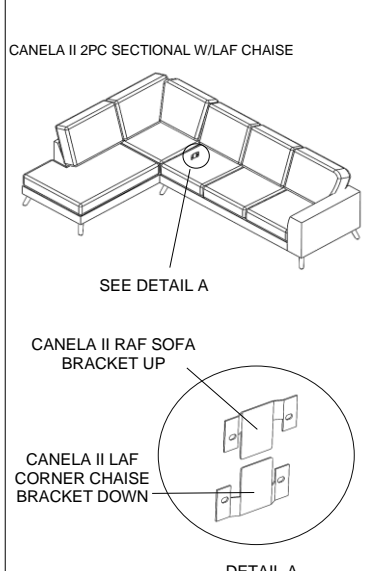

LIVING SPACES

Vendor Information	
Vendor Name:	LSMX1
Vendor Code:	V-005852

Living Space Information	
LS SKU:	311790
LS product Name:	KIT-CANELA II MIDNIGHT 2PC SECTIONAL W/LAF CHAISE
Vendor Model #:	1016-2PCSECLAFC-CA-MID
Vendor Collection:	CANELA II

CODE	PART #	DESCRIPTION	SHIPS IN 48 HRS	QUANTITY	PRICING	NOTES
A	METALEGC	METAL LEG FOR CANELA	YES	8		
B	PLCALCEN	LEG CANELA CENTRAL	YES	2		
C	SCW14201	BUTTON SOCKET 1/4-20X1	YES	32		
D	PLASWASH	PLASTIC WASHER TO CALAIS & ARIES LEG	YES	2		
E	ALLEN532	KEY ALLEN 5/32	YES	1		

LIVING SPACES		
A	METALEGC	 X8
B	PLCALCEN	 X2
C	SCW14201	 X32
D	PLASWASH	 X2
E	ALLEN532	 X1
1	RAF SOFA CANELA II	 X1
2	LAF CORNER CHAISE CANELA II	 X1

KIT-CANELA II DOVE 2PC SECTIONAL W/LAF CHAISE