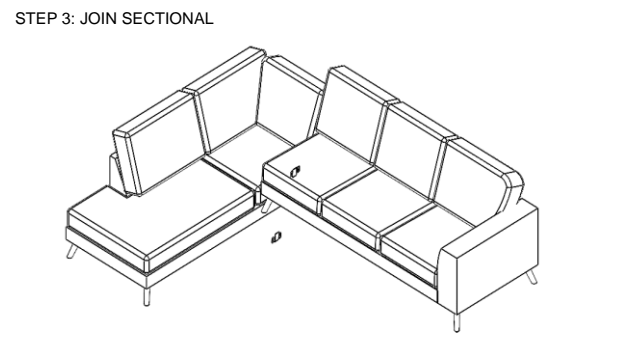

LIVING SPACES

Vendor Information	
Vendor Name:	LSMX1
Vendor Code:	V-005852

Living Space Information	
LS SKU:	311790
LS product Name:	KIT-CANELA II MIDNIGHT 2PC SECTIONAL W/LAF CHAISE
Vendor Model #:	1016-2PCSECLAFC-CA-MID
Vendor Collection:	CANELA II

CODE	PART #	DESCRIPTION	SHIPS IN 48 HRS	QUANTITY	PRICING	NOTES
A	METALEGC	METAL LEG FOR CANELA	YES	8		
B	PLCALCEN	LEG CANELA CENTRAL	YES	2		
C	SCW14201	BUTTON SOCKET 1/4-20X1	YES	32		
D	PLASWASH	PLASTIC WASHER TO CALAIS & ARIES LEG	YES	2		
E	ALLEN532	KEY ALLEN 5/32	YES	1		

LIVING SPACES		
A	METALEGC	X8
B	PLCALCEN	X2
C	SCW14201	X32
D	PLASWASH	X2
E	ALLEN532	X1
1	RAF SOFA CANELA II	X1
2	LAF CORNER CHAISE CANELA II	X1

KIT-CANELA II DOVE 2PC SECTIONAL W/LAF CHAISE