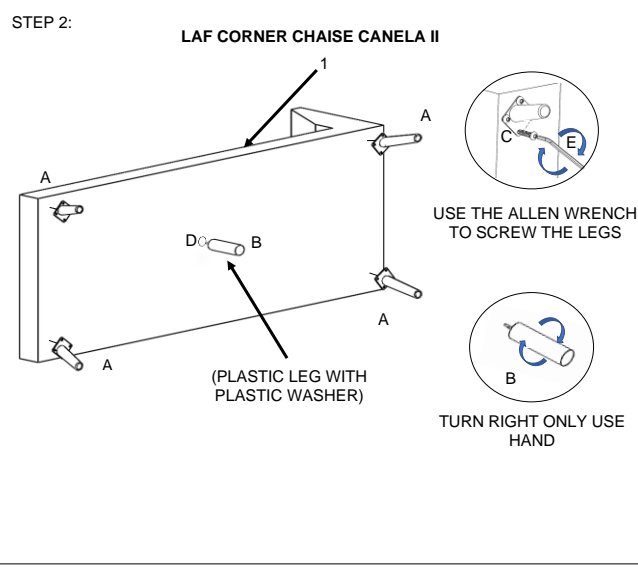

LIVING SPACES

Vendor Information	
Vendor Name:	LSMX1
Vendor Code:	V-005852

Living Space Information	
LS SKU:	311790
LS product Name:	KIT-CANELA II MIDNIGHT 2PC SECTIONAL W/LAF CHAISE
Vendor Model #:	1016-2PCSECLAFC-CA-MID
Vendor Collection:	CANELA II

CODE	PART #	DESCRIPTION	SHIPS IN 48 HRS	QUANTITY	PRICING	NOTES
A	METALEGC	METAL LEG FOR CANELA	YES	8		
B	PLCALCEN	LEG CANELA CENTRAL	YES	2		
C	SCW14201	BUTTON SOCKET 1/4-20X1	YES	32		
D	PLASWASH	PLASTIC WASHER TO CALAIS & ARIES LEG	YES	2		
E	ALLEN532	KEY ALLEN 5/32	YES	1		

LIVING SPACES		
A	METALEGC	X8
B	PLCALCEN	X2
C	SCW14201	X32
D	PLASWASH	X2
E	ALLEN532	X1
1	RAF SOFA CANELA II	X1
2	LAF CORNER CHAISE CANELA II	X1

KIT-CANELA II DOVE 2PC SECTIONAL W/LAF CHAISE