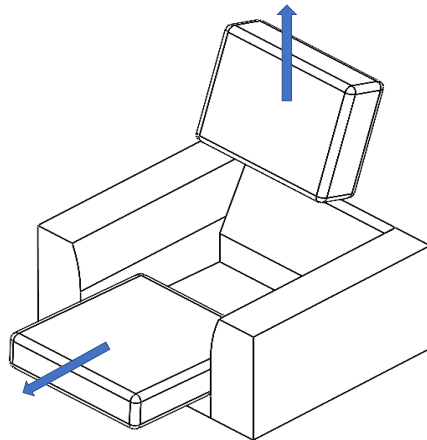

Vendor Information	
Vendor Name:	LSMX1
Vendor Code:	V-005852

Living Space Information	
LS SKU:	311780
LS product Name:	CANELA II MIDNIGHT CHAI
Vendor Model #:	1006-CH-CA-MID
Vendor Collection:	CANELA II

CODE	PART #	DESCRIPTION	SHIPS IN 48 HRS	QUANTITY	PRICING	NOTES
A	METALEGC	METAL LEG FOR CANELA	YES	4		
B	SCW14201	BUTTON SOCKET 1/4-20X1	YES	16		
C	ALLEN532	KEY ALLEN 5/32	YES	1		

LIVING SPACES		
A	METALEGC	 X4
B	SCW14201	 X16
C	ALLEN532	 X1
1		 X1

CHAIR CANELA II

STEP 1:

REMOVE CUSHIONS

STEP 2:

USE THE ALLEN WRENCH TO SCREW THE LEGS