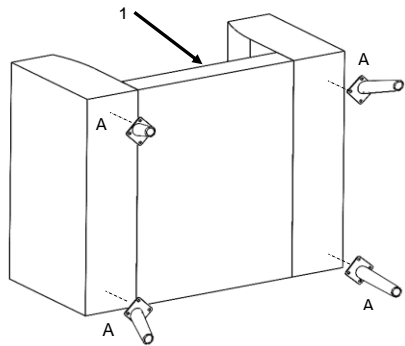

CODE	PART #	DESCRIPTION	SHIPS IN 48 HRS	QUANTITY	PRICING	NOTES
A	METALEGC	METAL LEG FOR CANELA	YES	4		
B	SCW14201	BUTTON SOCKET 1/4-20X1	YES	16		
C	ALLEN532	KEY ALLEN 5/32	YES	1		

LIVING SPACES		
A	METALEGC	 X4
B	SCW14201	 X16
C	ALLEN532	 X1
1		 X1

CHAIR CANELA II

STEP 1:

REMOVE CUSHIONS

STEP 2:

USE THE ALLEN WRENCH TO SCREW THE LEGS