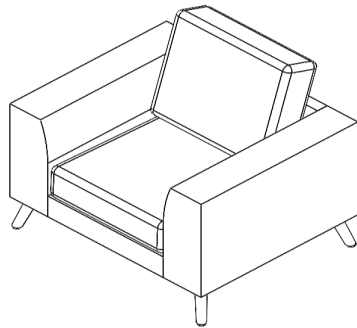

Vendor Information	
Vendor Name:	LSMX1
Vendor Code:	V-005852

Living Space Information	
LS SKU:	311780
LS product Name:	CANELA II MIDNIGHT CHAI
Vendor Model #:	1006-CH-CA-MID
Vendor Collection:	CANELA II

CODE	PART #	DESCRIPTION	SHIPS IN 48 HRS	QUANTITY	PRICING	NOTES
A	METALEGC	METAL LEG FOR CANELA	YES	4		
B	SCW14201	BUTTON SOCKET 1/4-20X1	YES	16		
C	ALLEN532	KEY ALLEN 5/32	YES	1		

LIVING SPACES		
A	METALEGC	 X4
B	SCW14201	 X16
C	ALLEN532	 X1
1		 X1

CHAIR CANELA II

STEP 1:

REMOVE CUSHIONS

STEP 2:

USE THE ALLEN WRENCH TO SCREW THE LEGS