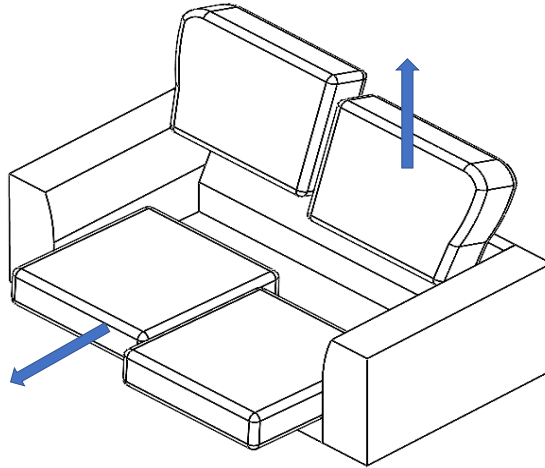

Vendor Information	
Vendor Name:	LSMX1
Vendor Code:	V-005852

Living Space Information	
LS SKU:	311779
LS product Name:	CANELA II MIDNIGHT LOVESEAT
Vendor Model #:	1005-LSEAT-CA-MID
Vendor Collection:	CANELA II

CODE	PART #	DESCRIPTION	SHIPS IN 48 HRS	QUANTITY	PRICING	NOTES
A	METALEGC	METAL LEG FOR CANELA	YES	4		
B	PLCALCEN	CENTRAL LEG FOR CALAIS MODEL	YES	1		
C	SCW14201	BUTTON SOCKET 1/4-20X1	YES	16		
D	ALLEN532	KEY ALLEN 5/32	YES	1		
E	PLASWASH	PLASTIC WASHER TO CALAIS & ARIES LEG	YES	1		

		LIVING SPACES	
A	METALEGC		X4
B	PLCALCEN		X1
C	SCW14201		X16
D	ALLEN532		X1
E	PLASWASH		X1
1			X1

STEP 1:

REMOVE CUSHIONS

LOVESEAT CANELA II

STEP 2:

(PLASTIC LEG WITH

USE THE ALLEN WRENCH TO SCREW THE LEGS

TURN RIGHT ONLY USE HAND