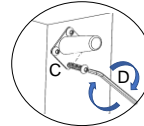

CODE	PART #	DESCRIPTION	SHIPS IN 48 HRS	QUANTITY	PRICING	NOTES
A	METALEGC	METAL LEG FOR CANELA	YES	4		
B	PLCALCEN	CENTRAL LEG FOR CALAIS MODEL	YES	1		
C	SCW14201	BUTTON SOCKET 1/4-20X1	YES	16		
D	ALLEN532	KEY ALLEN 5/32	YES	1		
E	PLASWASH	PLASTIC WASHER TO CALAIS & ARIES LEG	YES	1		

		LIVING SPACES	
A	METALEGC		X4
B	PLCALCEN		X1
C	SCW14201		X16
D	ALLEN532		X1
E	PLASWASH		X1
1			X1

STEP 1:

REMOVE CUSHIONS

LOVESEAT CANELA II

STEP 2:

(PLASTIC LEG WITH

USE THE ALLEN WRENCH TO SCREW THE LEGS

TURN RIGHT ONLY USE HAND