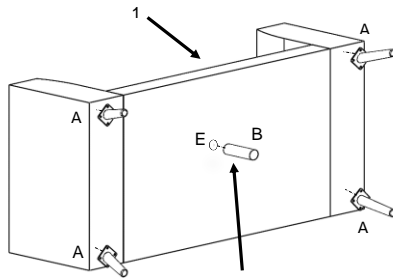

CODE	PART #	DESCRIPTION	SHIPS IN 48 HRS	QUANTITY	PRICING	NOTES
A	METALEGC	METAL LEG FOR CANELA	YES	4		
B	PLCALCEN	CENTRAL LEG FOR CALAIS MODEL	YES	1		
C	SCW14201	BUTTON SOCKET 1/4-20X1	YES	16		
D	ALLEN532	KEY ALLEN 5/32	YES	1		
E	PLASWASH	PLASTIC WASHER TO CALAIS & ARIES LEG	YES	1		

		LIVING SPACES	
A	METALEGC		X4
B	PLCALCEN		X1
C	SCW14201		X16
D	ALLEN532		X1
E	PLASWASH		X1
1			X1

STEP 1:

REMOVE CUSHIONS

LOVESEAT CANELA II

STEP 2:

(PLASTIC LEG WITH

USE THE ALLEN WRENCH TO SCREW THE LEGS

TURN RIGHT ONLY USE HAND