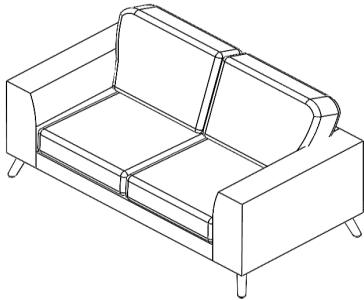

Vendor Information	
Vendor Name:	LSMX1
Vendor Code:	V-005852

Living Space Information	
LS SKU:	311779
LS product Name:	CANELA II MIDNIGHT LOVESEAT
Vendor Model #:	1005-LSEAT-CA-MID
Vendor Collection:	CANELA II

CODE	PART #	DESCRIPTION	SHIPS IN 48 HRS	QUANTITY	PRICING	NOTES
A	METALEGC	METAL LEG FOR CANELA	YES	4		
B	PLCALCEN	CENTRAL LEG FOR CALAIS MODEL	YES	1		
C	SCW14201	BUTTON SOCKET 1/4-20X1	YES	16		
D	ALLEN532	KEY ALLEN 5/32	YES	1		
E	PLASWASH	PLASTIC WASHER TO CALAIS & ARIES LEG	YES	1		

		LIVING SPACES	
A	METALEGC		X4
B	PLCALCEN		X1
C	SCW14201		X16
D	ALLEN532		X1
E	PLASWASH		X1
1			X1

STEP 1:

REMOVE CUSHIONS

LOVESEAT CANELA II

STEP 2:

(PLASTIC LEG WITH

USE THE ALLEN WRENCH TO SCREW THE LEGS