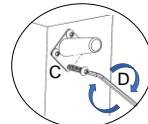

CODE	PART #	DESCRIPTION	SHIPS IN 48 HRS	QUANTITY	PRICING	NOTES
A	METALEGC	METAL LEG FOR CANELA	YES	4		
B	PLCALCEN	CENTRAL LEG FOR CALAIS MODEL	YES	1		
C	SCW14201	BUTTON SOCKET 1/4-20X1	YES	16		
D	ALLEN532	KEY ALLEN 5/32	YES	1		
E	PLASWASH	PLASTIC WASHER TO CALAIS & ARIES LEG	YES	1		

LIVING SPACES		
A	METALEGC	X4
B	PLCALCEN	X1
C	SCW14201	X16
D	ALLEN532	X1
E	PLASWASH	X1
1		X1

STEP 1:

REMOVE CUSHIONS

SOFA CANELA II

STEP 2:

(PLASTIC LEG WITH PLASTIC WASHER)

USE THE ALLEN WRENCH TO SCREW THE LEGS

TURN RIGHT ONLY USE HAND