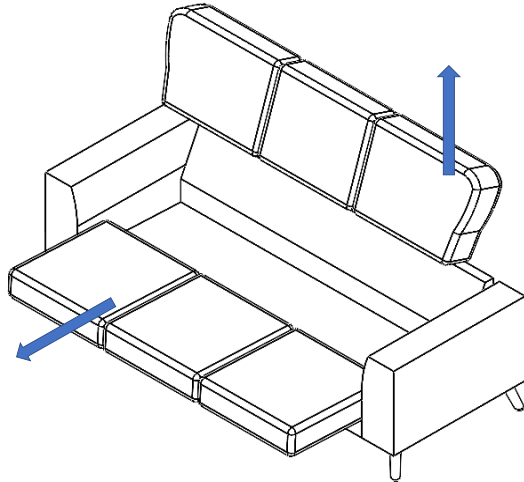

Vendor Information	
Vendor Name:	LSMX1
Vendor Code:	V-005852

Living Space Information	
LS SKU:	311778
LS product Name:	CANELA II MIDNIGHT SOFA
Vendor Model #:	1013-LAF5-CA-MID
Vendor Collection:	CANELA II

CODE	PART #	DESCRIPTION	SHIPS IN 48 HRS	QUANTITY	PRICING	NOTES
A	METALEGC	METAL LEG FOR CANELA	YES	4		
B	PLCALCEN	CENTRAL LEG FOR CALAIS MODEL	YES	1		
C	SCW14201	BUTTON SOCKET 1/4-20X1	YES	16		
D	ALLEN532	KEY ALLEN 5/32	YES	1		
E	PLASWASH	PLASTIC WASHER TO CALAIS & ARIES LEG	YES	1		

LIVING SPACES		
A	METALEGC	X4
B	PLCALCEN	X1
C	SCW14201	X16
D	ALLEN532	X1
E	PLASWASH	X1
1		X1

STEP 1:

REMOVE CUSHIONS

SOFA CANELA II

STEP 2:

(PLASTIC LEG WITH PLASTIC WASHER)

USE THE ALLEN WRENCH TO SCREW THE LEGS

TURN RIGHT ONLY USE HAND