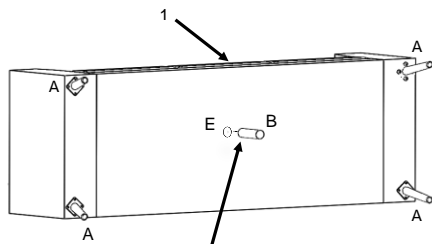

CODE	PART #	DESCRIPTION	SHIPS IN 48 HRS	QUANTITY	PRICING	NOTES
A	METALEGC	METAL LEG FOR CANELA	YES	4		
B	PLCALCEN	CENTRAL LEG FOR CALAIS MODEL	YES	1		
C	SCW14201	BUTTON SOCKET 1/4-20X1	YES	16		
D	ALLEN532	KEY ALLEN 5/32	YES	1		
E	PLASWASH	PLASTIC WASHER TO CALAIS & ARIES LEG	YES	1		

LIVING SPACES		
A	METALEGC	X4
B	PLCALCEN	X1
C	SCW14201	X16
D	ALLEN532	X1
E	PLASWASH	X1
1		X1

STEP 1:

REMOVE CUSHIONS

SOFA CANELA II

STEP 2:

(PLASTIC LEG WITH PLASTIC WASHER)

USE THE ALLEN WRENCH TO SCREW THE LEGS

TURN RIGHT ONLY USE HAND