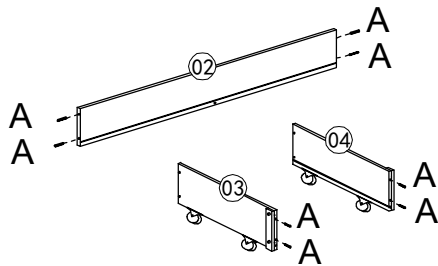

HOMELEGANCE

ASSEMBLY INSTRUCTION

B2013DC-T Toy Box (One Pair)

PART LIST:

STEP 1