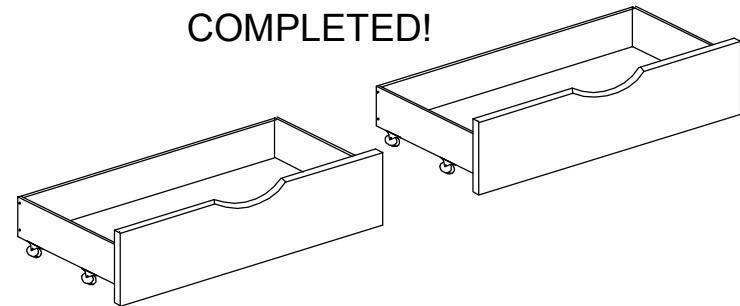

B2013DC-T Toy Box (One Pair)

PART LIST:

01 Front Panel 2PCS

02 Back Panel 2PCS

03 Left Panel with Caster 2PCS

04 Right Panel with Caster 2PCS

05 Bottom panel 2PCS

06 Stretcher 2PCS

STEP 1

STEP 2

STEP 3

COMPLETED!

HARDWARE LIST

A		Wood dowel	1 3/16"	16PCS	B		Screw	5/32"X1 3/8"	20 PCS
---	--	------------	---------	-------	---	--	-------	--------------	--------