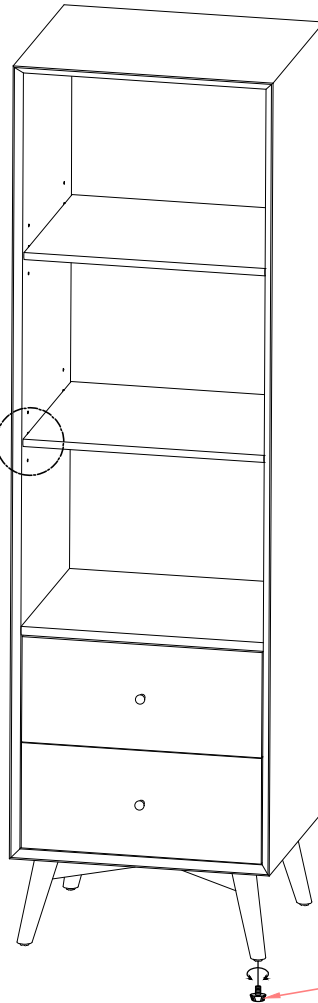

LIVING SPACES

Assembly Instruction For

MIDTOWN ENT. PIER

CAUTION: PLEASE READ ALL INSTRUCTION BEFORE STARTING THE ASSEMBLY OF THIS PRODUCT. THESE ARE HEAVY. IN ORDER TO PREVENT PERSONAL INJURY AND ENSURE THAT THIS PRODUCT IS NOT DAMAGED DURING THE ASSEMBLY PROCESS. IT IS STRONGLY RECOMMENDED THAT YOU ENLIST THE ASSISTANCE OF ONE OR MORE PEOPLE.

CUIDADO: FAVOR DE LEER TODAS LAS INSTRUCCIONES MANTES DE ENSAMBLAR SU PRODUCTTO. ESTAS PIEZAS SON PESADAS. PARA PREVENIR HERIDAS PERSONALES Y ASEGURAR QUE SU PRODUCTOI NO SEA DAN ADO MIENTRAS ES ANSAMBLADO, SE RECOMIENDA LA ASISTENCIA DE UNA O MAUS PERSONAS.

WARNING.....PROTECTIVE GLIDE IS PLACED UNDER LEGS OF FURNITURE TO RESIST SCRATCHES TO FLOOR SURFACE. SOME FLOOR SURFACES CAN BE EXTRA SENSITIVE TO MARKING. IF YOU ARE NOT SURE CONSULT WITH YOUR DEALER.

AVERTISSEMENT...LES PIEDS DES MEUBLES SONT MUNIS DE PAINTS DESTINÉS À PROTÉGER LE PLANCHER. CERTAINS REVÊTEMENTS DE SOL PEUVENT ÊTRE TRÈS FRAGILES. EN CAS DE DOUTE, CONSULTER LA MARCHAND.

NO.	Hardware List		Q' TY
1		Back Part	2
2		Spring Washer Ø5/16*13mm	4
3		Flat Washer Ø5/16*19mm	4
4		Bolt (Ø1/4 * 30mm)	4
5		Allen Key(M4*59mm)	1
		Tipping restraint	1

NO.	Parts list		Q' TY
		MIDTOWN ENT. PIER	1
		THE SCREW DRIVER IS NOT INCLUDED	

ADJUSTABLE SHELF

Leveler 4pcs
Adjust the levelers until they are balanced and touching the floor.