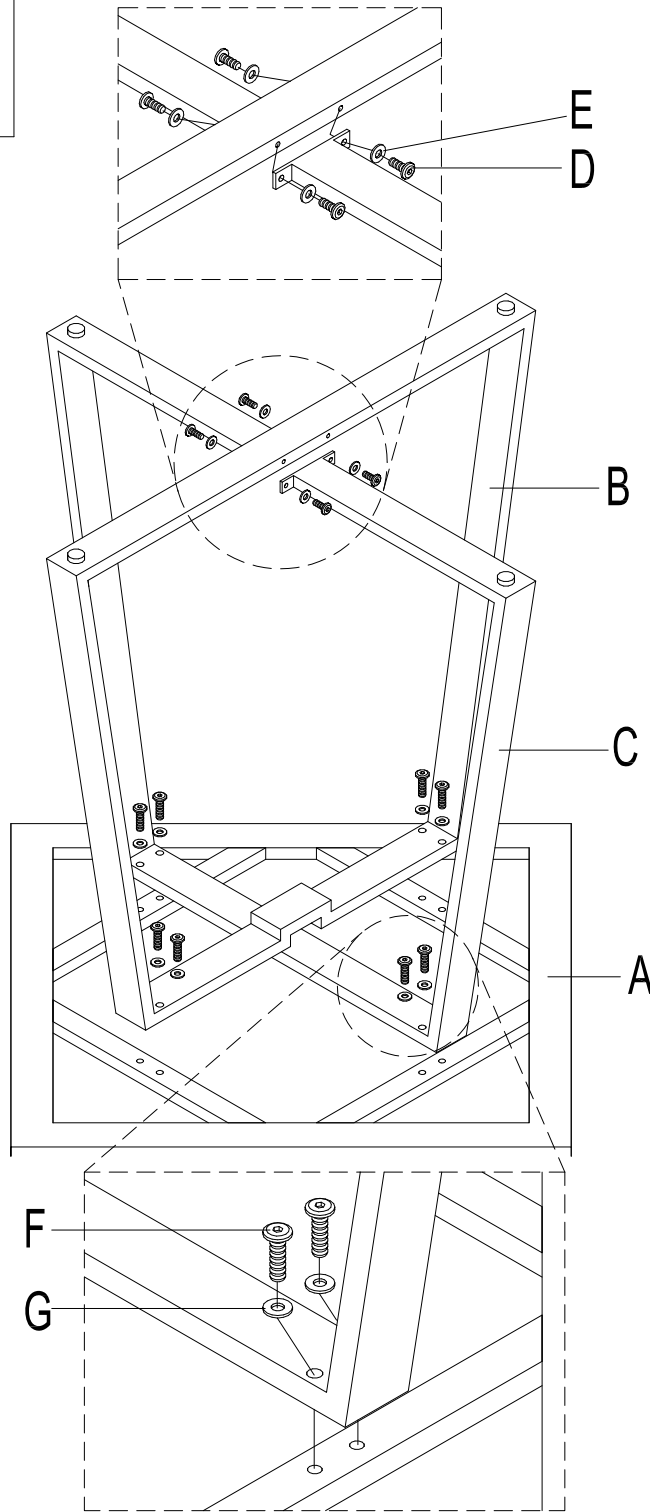

LIVING SPACES

A	JRR2103.HT2-A		x 1
B	JRR2103.HT2-B		x1
C	JRR2103.HT2-C		x 1
D	JRR2103.HT2-D	 M6 x20	x 4
E	JRR2103.HT2-E	 Dia 12/7 x 1	x 4
F	JRR2103.HT2-F	 M10 x35	x 8
G	JRR2103.HT2-G	 Dia 21/11 x 1.5	x 8

307502

ACE OUTDOOR SQUARE COUNTER TABLE

1

2