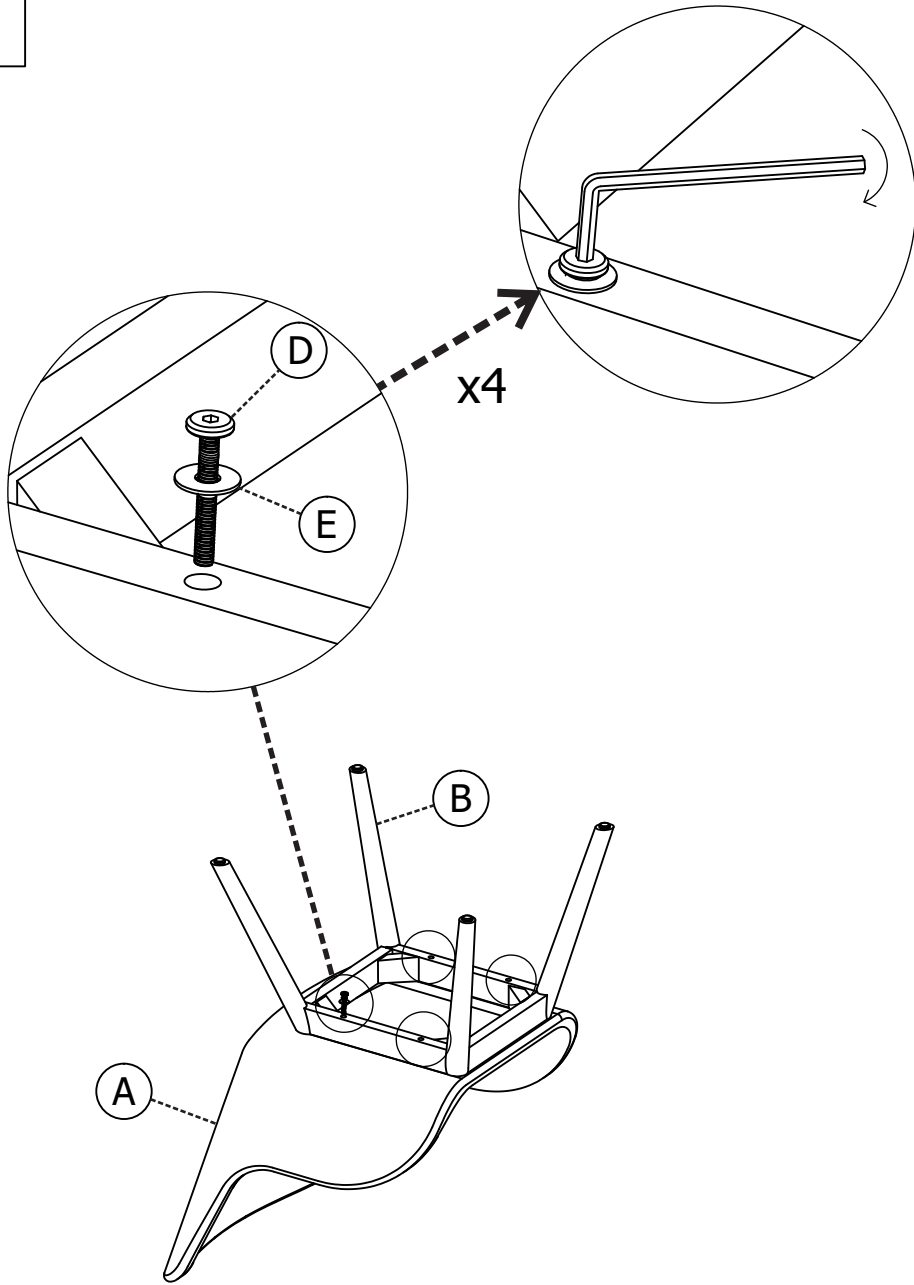

LIVING SPACES

CASPIAN OUTDOOR LOUNGE CHAIR

267869 - 267873 - 307490

CASPIAN OUTDOOR LOUNGE CHAIR

PART LIST

A		x1
B		x1
C		x1
D	 M6x70	x4
E	 M8	x4

1

2