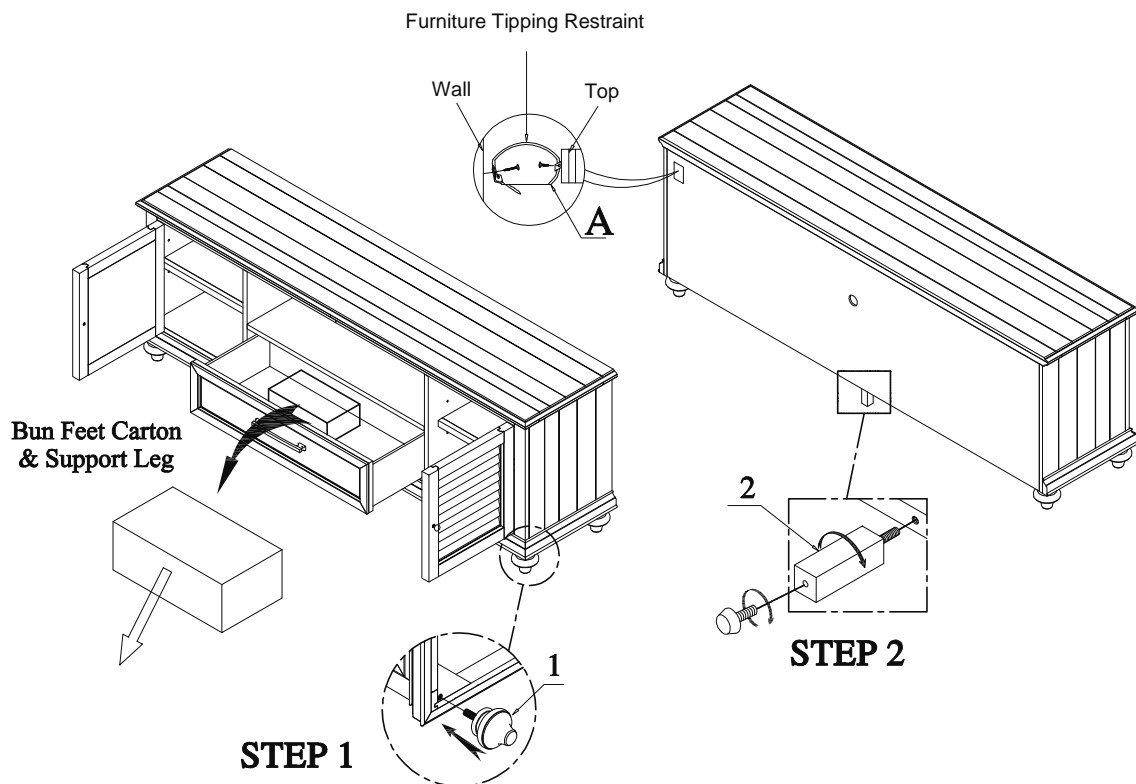

ITEM: 1689-72T TV STAND

Thank you for purchasing this quality product. Be sure to check all packing material carefully for small parts which may have come loose inside the carton during shipment. Identify and count all parts and compare with the Parts List below.

! For items use on wooden floor, hard surfaces or carpets, it is recommended to install protective pads under all legs and supports to avoid/ prevent from damages/ scratches and discoloration.

! Pour les articles Utilisés sur un plancher en bois, des surfaces dures ou tapis, il est recommandé d'installer des mordaches de protection sous tous les jambes et prend en charge pour éviter/empêcher de dommages/raies et la décoloration.

MADE IN VIETNAM

PARTS LIST

NO.	DRAWING	QTY	DESCRIPTION
1		4	BUN FEET
2		1	CENTER SUPPORT LEG

HARDWARE LIST

A	FURNITURE TIPPING RESTRAINT			
Strap	Anchor	Brackets	Screw (Ø8x1")	Screw (Ø8x5/8")
1pc	1pc	2pcs	1pc	1pc