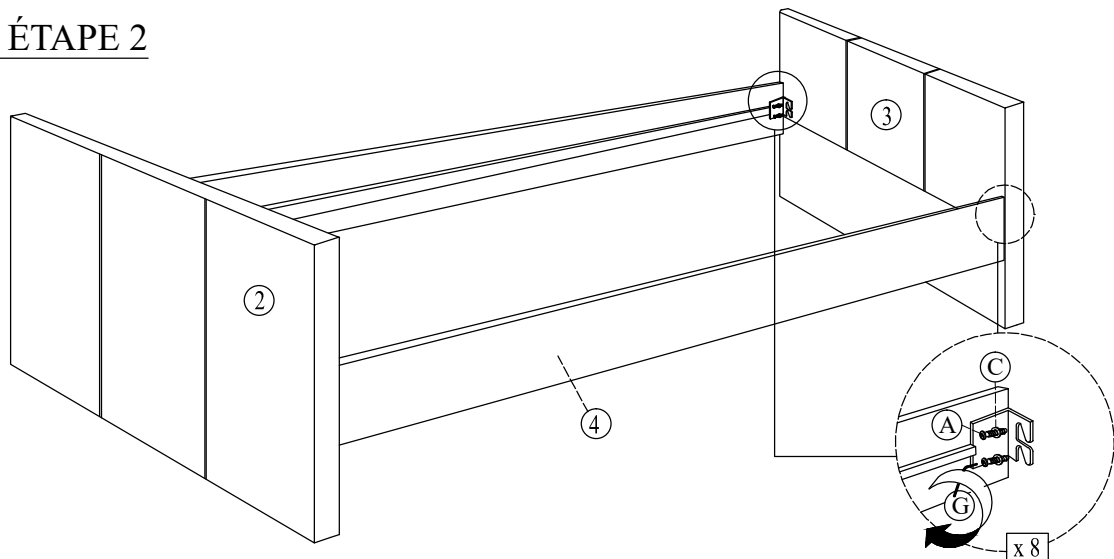

STEP 2 / ÉTAPE 2