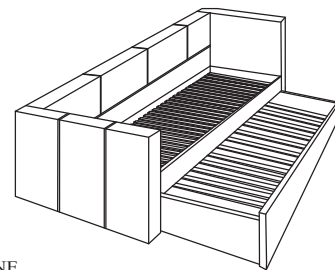

4949BK / 4949DBR / 4949GY-A : (1/2) Daybed Arms & Slats / Bras Et Lattes
4949BK / 4949DBR / 4949GY-B : (2/2) Front & Back Rails & Top Panel / Longereous De Devant Et Arrière & Panneau Arrière

Thank you for purchasing this product. Please take time to read and follow the instructions below. Check that you have all parts and hardware before assembly. Parts apparently missing are often found in the packing materials. If you do not have all the parts listed, have your dealer contact us and they will be sent to you immediately.

DAYBED PARTS LIST / LISTE DE PIÈCES - LIT DE REPOS				TRUNDLE PARTS LIST / LISTE DE PIÈCES - LIT GIGOGNE			
1.	Daybed Back Panel / Panneau Arrière		1 pc	6.	Trundle Front Panel / Panneau De Devant		1 pc
2.	LSF Side Panel / Panneau De Côté Gauche		1 pc	7.	Trundle Side Panel / Panneau De Côté		2 pcs
3.	RSF Side Panel / Panneau De Côté Droite		1 pc	8.	Trundle Back Panel / Arrière Panneau		1 pc
4.	Daybed Side Rail / Longerons		2 pcs	9.	Trundle Slats / Lattes		13 pcs
5.	Daybed Slats / Lattes		13 pcs	 BOTTOM / BASE			