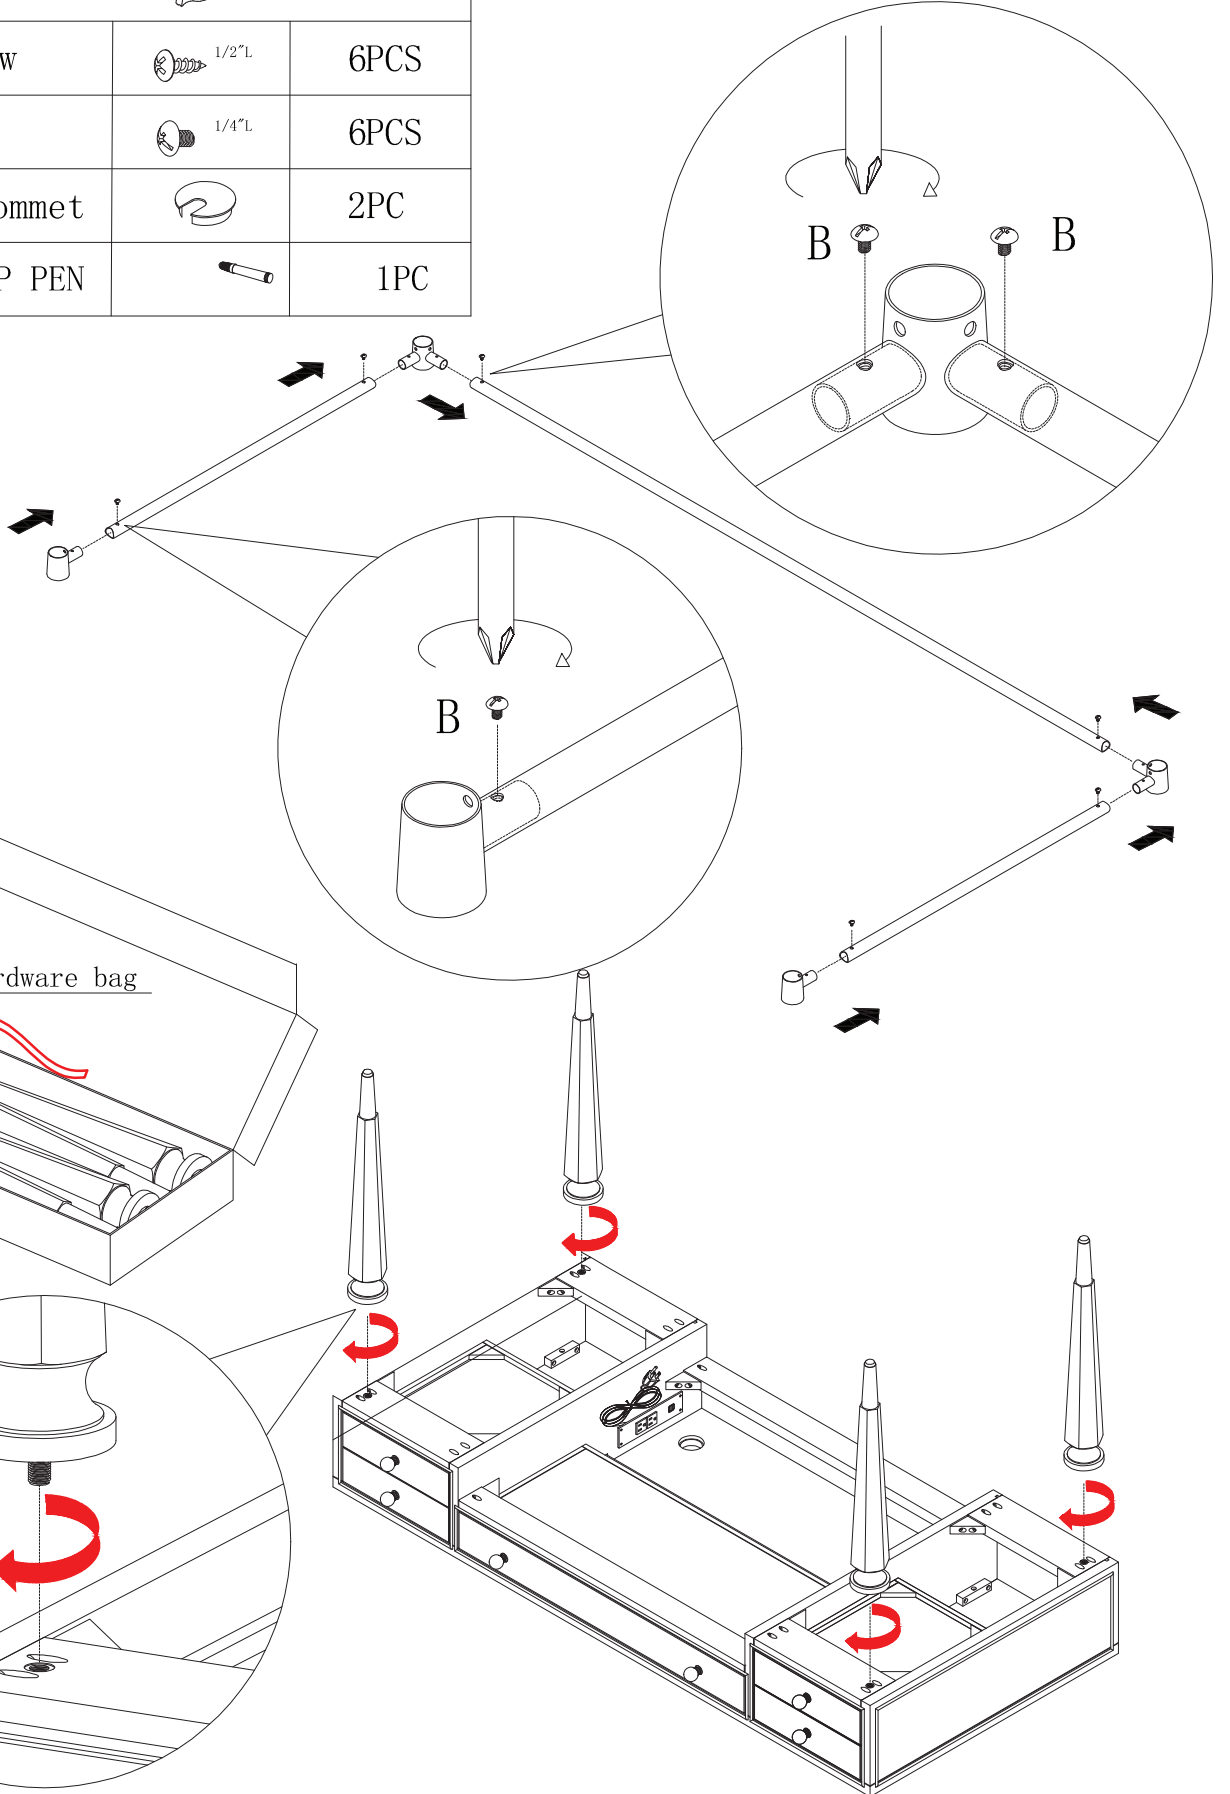

LIVING SPACES

Assembly Instruction

Braeburn 60" Writing Desk

No	Description	Sketch	Q' Ty
Hardware bag			1PC
A	Screw		6PCS
B	Bolt		6PCS
C	Wire Grommet		2PC
D	TOUCH -UP PEN		1PC

LIVING SPACES

Assembly Instruction

2/2

Braeburn 60" Writing Desk