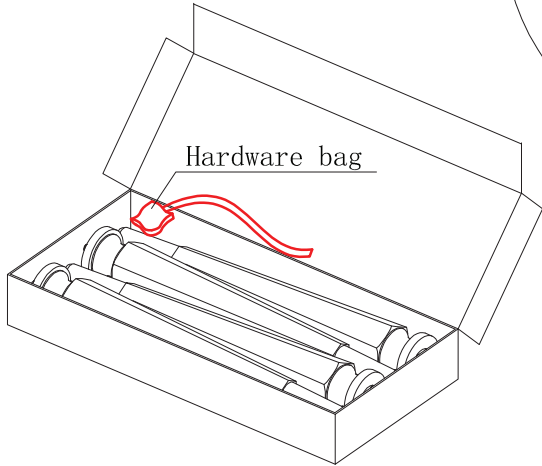

LIVING SPACES

Assembly Instruction

Braeburn 60" Writing Desk

No	Description	Sketch	Q' Ty
Hardware bag			1PC
A	Screw		6PCS
B	Bolt		6PCS
C	Wire Grommet		2PC
D	TOUCH -UP PEN		1PC

LIVING SPACES

Assembly Instruction