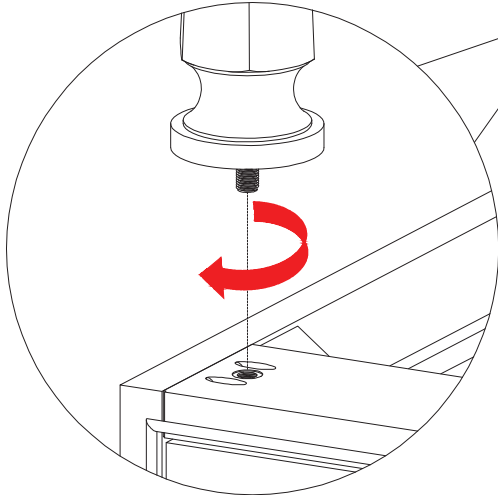

LIVING SPACES

Assembly Instruction

Braeburn 60" Writing Desk

No	Description	Sketch	Q' Ty
Hardware bag			1PC
A	Screw		6PCS
B	Bolt		6PCS
C	Wire Grommet		2PC
D	TOUCH -UP PEN		1PC

LIVING SPACES

Assembly Instruction