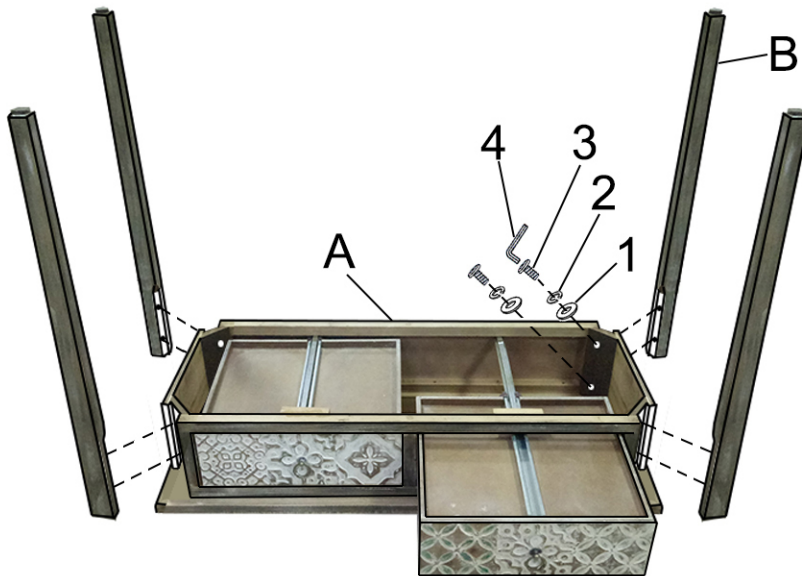

ASSEMBLY INSTRUCTIONS

ITEM NO: 43743

Parts required

1		Flat washer	Φ8MM	8pcs
2		Lock washer	Φ8MM	8pcs
3		Bolt	Φ8*25MM	8pcs
4		Allen wrench		1pc

A			1pc
B			4pcs

1.

2.