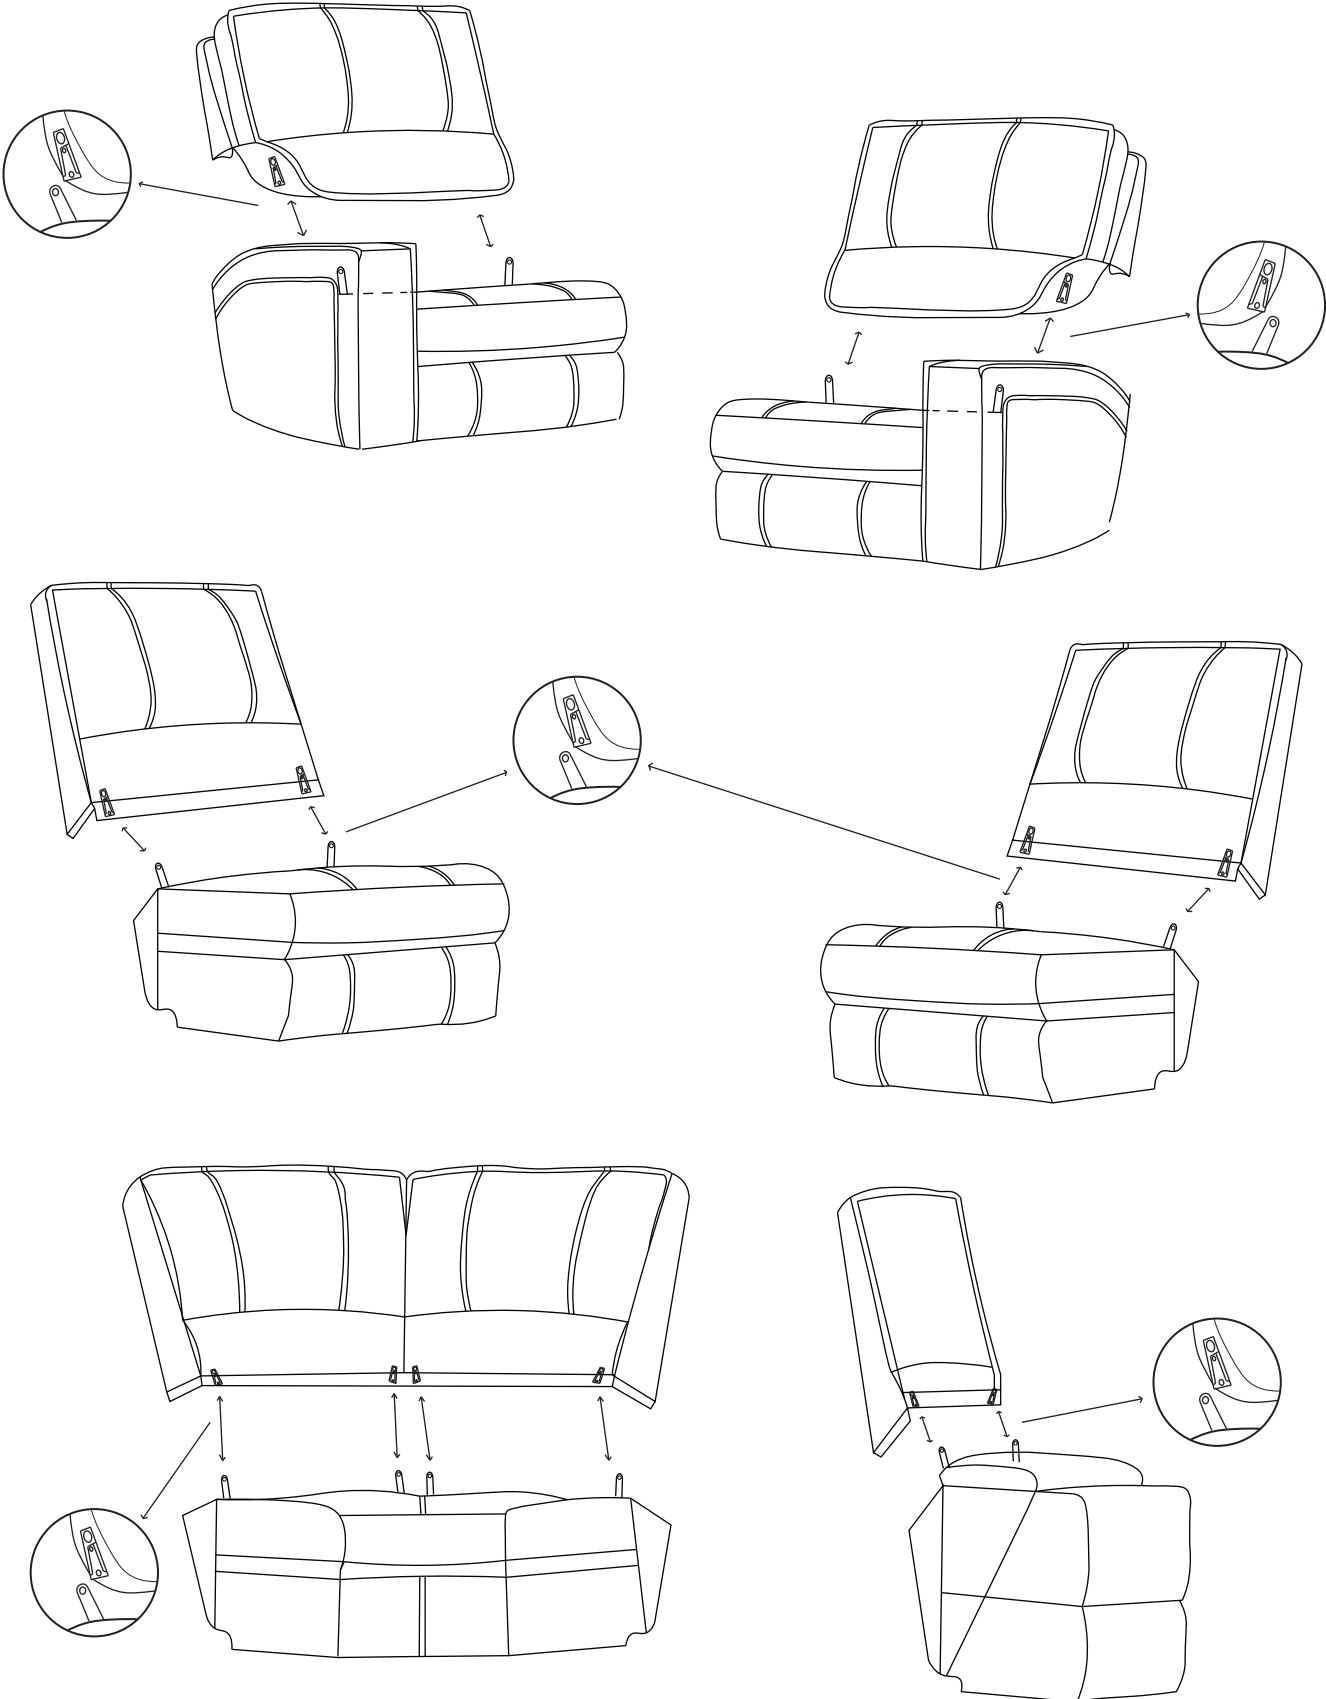

LIVING SPACES

SOREN COLLECTION

Power Reclining Sectional

ASSEMBLY INSTRUCTIONS
NOTICE DE MONTAGE

x1

x1

x1

x1

x1

x1

SOREN COLLECTION - Power Reclining Sectional

Step 1

Combine all back pieces to the base.

SOREN COLLECTION - Power Reclining Sectional

Step 2

Headrest connection

SOREN COLLECTION - Power Reclining Sectional

Step 3

Step 4

Attach each piece of the sectional, from left to right

SOREN COLLECTION - Power Reclining Sectional

Step 5

Power switch inside arm