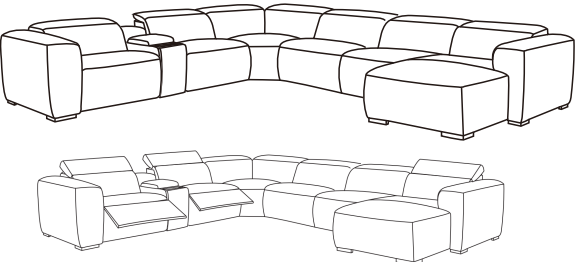

LIVING SPACES

A	KM.718F-A comer sofa leg	 5x
B	KM.718F-A manual armless chair leg	 8x

303427
 KIT-MORRO BAY II 7 PC PWR RECL MODU
 SCTN W/RAF CHAISE,PWR HDRST & CNSL

1

2

wireless charger

hidden cup-holder

for USB use

for wireless charger use

3

Lock brackct to fix sofa sectional

4

chair reclining

chair reclining

chaise reclining

LIVING SPACES

Living Spaces Information	
LS SKU:	303427
LS Product Name:	KIT-MORRO BAY II 7 PC PWR RECL MODU SCTN W/RAF CHAISE,PWR HDRST & CNSL
Vendor Model #:	KM.718F
Vendor Collection:	Sectional

CODE	PART #	DESCRIPTION	PIC	QUANTITY	NOTES
1		Power Reclining RAF Chaise		1	1 cord x 81 " / 6.75 feet
2		Armless Chair		1	
3		Armless Chair		1	
4		Corner		1	
5		Power Armless Chair		1	1 cord x 81 " / 6.75 feet
6		CONSOLE WITH ONE PLUG FOR USB, DENCE AND ONE PLUG FOR WIRELESS CHARGER		1	1 cord x 81 " /6.75 feet – for USB 1 cord x 47 " – for wireless charger
7		Power Reclining LAF Chair		1	1 cord x 81 " / 6.75 feet