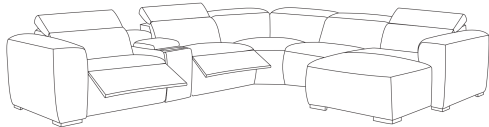

LIVING SPACES

A	KM.718-A comer sofa leg	 5x
B	KM.718-A manual armless chair leg	 4x

303424
KIT-MORRO BAY II 6 PC PWR RECLINING
MODULAR SECTIONAL WITH RAF CHAISE

1

2

wireless charger

hidden cup-holder

for USB use

for wireless charger use

3

lock brackct to fix sofa sectional

4

chair reclining

chair reclining

chaise reclining

Living Spaces Information	
LS SKU:	303424
LS Product Name:	KIT-MORRO BAY II 6 PC PWR RECLINING MODULAR SECTIONAL WITH RAF CHAISE
Vendor Model #:	KM.718F
Vendor Collection:	Sectional

CODE	PART #	DESCRIPTION	PIC	QUANTITY	NOTES
1		Power Reclining RAF Chaise		1	1 cord x 81 " / 6.75 feet
2		Armless Chair		1	
3		Corner		1	
4		Power Armless Chair		1	1 cord x 81 " / 6.75 feet
5		CONSOLE WITH ONE PLUG FOR USB, DENCE AND ONE PLUG FOR WIRELESS CHARGER		1	1 cord x 81 " /6.75 feet – for USB 1 cord x 47 " – for wireless charger
6		Power Reclining LAF Chair		1	1 cord x 81 " / 6.75 feet