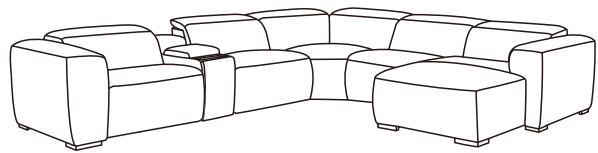

LIVING SPACES

A	KM.718-A comer sofa leg	 5x
B	KM.718-A manual armless chair leg	 4x

303424
KIT-MORRO BAY II 6 PC PWR RECLINING
MODULAR SECTIONAL WITH RAF CHAISE

1

2

wireless charger

hidden cup-holder

for USB use

for wireless charger use

3

lock brackct to fix sofa sectional

4

chair reclining

chair reclining

chaise reclining

Living Spaces Information	
LS SKU:	303424
LS Product Name:	KIT-MORRO BAY II 6 PC PWR RECLINING MODULAR SECTIONAL WITH RAF CHAISE
Vendor Model #:	KM.718F
Vendor Collection:	Sectional

CODE	PART #	DESCRIPTION	PIC	QUANTITY	NOTES
1		Power Reclining RAF Chaise		1	1 cord x 81 " / 6.75 feet
2		Armless Chair		1	
3		Corner		1	
4		Power Armless Chair		1	1 cord x 81 " / 6.75 feet
5		CONSOLE WITH ONE PLUG FOR USB, DENCE AND ONE PLUG FOR WIRELESS CHARGER		1	1 cord x 81 " /6.75 feet – for USB 1 cord x 47 " – for wireless charger
6		Power Reclining LAF Chair		1	1 cord x 81 " / 6.75 feet