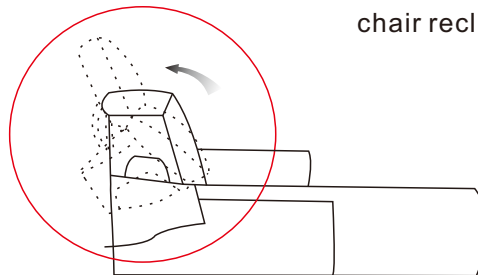

A	KM.718-A manual armless chair leg	4x

303420
KIT-MORRO BAY II 3 PC PWR
RECLINING MODULAR SECTIONAL
WITH RAF CHAISE

1

rotate the legs to fix corner base

2

lock bracket to fix sofa sectional

3

chaise reclining

chair reclining

LIVING SPACES

Living Spaces Information	
LS SKU:	303420
LS Product Name:	MORRO BAY II 3 PC PWR RECLINING MODULAR SECTIONAL WITH RAF CHAISE
Vendor Model #:	KM.718-3PCS/CL(RA)-A0300391
Vendor Collection:	Sectional

CODE	PART #	DESCRIPTION	PIC	QUANTITY	NOTES
1	power cord in US standard	Morro Bay II Left Arm Facing Power Recliner With Power Headrest		1	1 cord x 81" / 6.75 feet
2		Morro Bay II Armless Chair		1	
3	power cord in US standard	Morro Bay II Right Arm Facing Chaise With Power Back And Power Headrest		1	1 cord x 81" / 6.75 feet