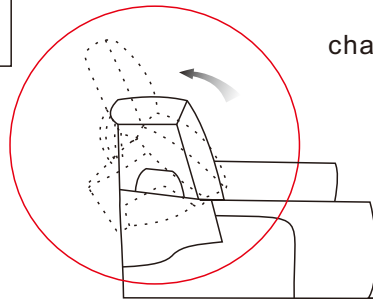

A	KM.718-A manual armless chair leg	4x

303420
KIT-MORRO BAY II 3 PC PWR
RECLINING MODULAR SECTIONAL
WITH RAF CHAISE

1

rotate the legs to fix corner base

2

lock bracket to fix sofa sectional

3

chaise reclining

chair reclining

LIVING SPACES

Living Spaces Information	
LS SKU:	303420
LS Product Name:	MORRO BAY II 3 PC PWR RECLINING MODULAR SECTIONAL WITH RAF CHAISE
Vendor Model #:	KM.718-3PCS/CL(RA)-A0300391
Vendor Collection:	Sectional

CODE	PART #	DESCRIPTION	PIC	QUANTITY	NOTES
1	power cord in US standard	Morro Bay II Left Arm Facing Power Recliner With Power Headrest		1	1 cord x 81" / 6.75 feet
2		Morro Bay II Armless Chair		1	
3	power cord in US standard	Morro Bay II Right Arm Facing Chaise With Power Back And Power Headrest		1	1 cord x 81" / 6.75 feet