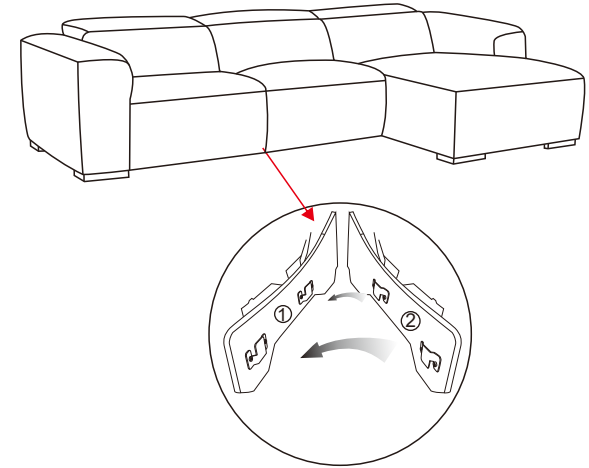

A	KM.718-A manual armless chair leg	4x

303420
KIT-MORRO BAY II 3 PC PWR
RECLINING MODULAR SECTIONAL
WITH RAF CHAISE

1

rotate the legs to fix corner base

2

lock bracket to fix sofa sectional

3

chaise reclining

chair reclining

LIVING SPACES

Living Spaces Information	
LS SKU:	303420
LS Product Name:	MORRO BAY II 3 PC PWR RECLINING MODULAR SECTIONAL WITH RAF CHAISE
Vendor Model #:	KM.718-3PCS/CL(RA)-A0300391
Vendor Collection:	Sectional

CODE	PART #	DESCRIPTION	PIC	QUANTITY	NOTES
1	power cord in US standard	Morro Bay II Left Arm Facing Power Recliner With Power Headrest		1	1 cord x 81" / 6.75 feet
2		Morro Bay II Armless Chair		1	
3	power cord in US standard	Morro Bay II Right Arm Facing Chaise With Power Back And Power Headrest		1	1 cord x 81" / 6.75 feet