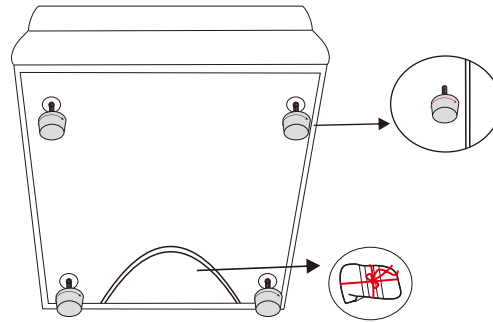

A	KM.718-A manual armless chair leg	4x

303420
KIT-MORRO BAY II 3 PC PWR
RECLINING MODULAR SECTIONAL
WITH RAF CHAISE

1

rotate the legs to fix corner base

2

lock bracket to fix sofa sectional

3

chaise reclining

chair reclining

LIVING SPACES

Living Spaces Information	
LS SKU:	303420
LS Product Name:	MORRO BAY II 3 PC PWR RECLINING MODULAR SECTIONAL WITH RAF CHAISE
Vendor Model #:	KM.718-3PCS/CL(RA)-A0300391
Vendor Collection:	Sectional

CODE	PART #	DESCRIPTION	PIC	QUANTITY	NOTES
1	power cord in US standard	Morro Bay II Left Arm Facing Power Recliner With Power Headrest		1	1 cord x 81" / 6.75 feet
2		Morro Bay II Armless Chair		1	
3	power cord in US standard	Morro Bay II Right Arm Facing Chaise With Power Back And Power Headrest		1	1 cord x 81" / 6.75 feet