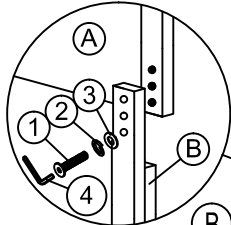

Hardware List (PACK INSIDE HEADBOARD / FOOTBOARD / SLATS)			
NO.	Descriptions		Qty.
1	JCBC Screw M6 x 40mm / Vis		6
2	Spring Washer M6 / Rondelle D'Arret		6
3	Flat Washer 1/4 / Rondelle Plate		6
4	M4 Allen Key / Cle'allen		1
5	Screw 1/4 P/H Rattan 8x1 / Vis		6
6	M5 Allen Key / Cle'allen		1
7	JCBC Screw M8 X 25MM / Vis		8
8	Spring Washer 5/16" / Rondelle D'Arret		8
9	Flat Washer 5/16"X1MM / Rondelle Plate		8

Component List		
NO.	Descriptions	Qty.
A	Headboard / Tete De Lit	1
B	LSF Post / Poteau	1
C	RSF Post / Poteau	1
D	Footboard / Pied De Lit	1
E	Side Rails / Longerons De Côtés	2
F	Slats / Lattes	3
G	Slat Support / Support Pour Transverses	3

* HARDWARE SET ARE IN 1955T-1

ASSEMBLY INSTRUCTION/ INSTRUCTION D'ASSEMBLAGE

1955T-1 TWIN BED HEADBOARD / FOOTBOARD / SLATS / LIT
1955T-3 FULL BED / TWIN BED SIDE RAIL / LONGERONS DE CÔTÉS

COMPLETED ASSEMBLY

STEP 1 / ETAPE 1:

STEP 2 / ETAPE 2

Detail-A

STEP 4 / ETAPE 4:

STEP 3 / ETAPE 3: