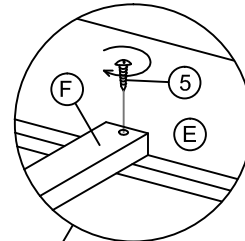

Hardware List (PACK INSIDE HEADBOARD / FOOTBOARD / SLATS)			
NO.	Descriptions		Qty.
1	JCBC Screw M6 x 40mm / Vis		6
2	Spring Washer M6 / Rondelle D'Arret		6
3	Flat Washer 1/4 / Rondelle Plate		6
4	M4 Allen Key / Cle'allen		1
5	Screw 1/4 P/H Rattan 8x1 / Vis		6
6	M5 Allen Key / Cle'allen		1
7	JCBC Screw M8 X 25MM / Vis		8
8	Spring Washer 5/16" / Rondelle D'Arret		8
9	Flat Washer 5/16"X1MM / Rondelle Plate		8

* HARDWARE SET ARE IN 1955T-1

ASSEMBLY INSTRUCTION/ INSTRUCTION D'ASSEMBLAGE

1955T-1 TWIN BED HEADBOARD / FOOTBOARD / SLATS / LIT
1955T-3 FULL BED / TWIN BED SIDE RAIL / LONGERONS DE CÔTÉS

COMPLETED ASSEMBLY

STEP 1 / ETAPE 1:

STEP 2 / ETAPE 2

Detail-A

STEP 4 / ETAPE 4:

STEP 3 / ETAPE 3: