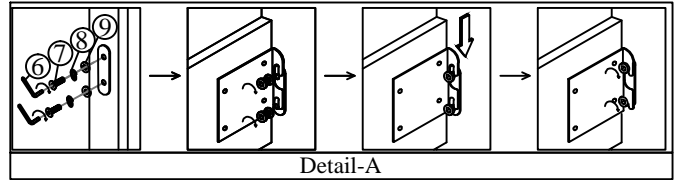

Hardware List (PACK INSIDE HEADBOARD / FOOTBOARD / SLATS)			
NO.	Descriptions		Qty.
1	JCBC Screw M6 x 40mm / Vis		6
2	Spring Washer M6 / Rondelle D'Arret		6
3	Flat Washer 1/4 / Rondelle Plate		6
4	M4 Allen Key / Cle'allen		1
5	Screw 1/4 P/H Rattan 8x1 / Vis		6
6	M5 Allen Key / Cle'allen		1
7	JCBC Screw M8 X 25MM / Vis		8
8	Spring Washer 5/16" / Rondelle D'Arret		8
9	Flat Washer 5/16"X1MM / Rondelle Plate		8

Component List		
NO.	Descriptions	Qty.
A	Headboard / Tete De Lit	1
B	LSF Post / Poteau	1
C	RSF Post / Poteau	1
D	Footboard / Pied De Lit	1
E	Side Rails / Longerons De Côtés	2
F	Slats / Lattes	3
G	Slat Support / Support Pour Transverses	3

* HARDWARE SET ARE IN 1955T-1

ASSEMBLY INSTRUCTION/ INSTRUCTION D'ASSEMBLAGE

1955T-1 TWIN BED HEADBOARD / FOOTBOARD / SLATS / LIT
1955T-3 FULL BED / TWIN BED SIDE RAIL / LONGERONS DE CÔTÉS

COMPLETED ASSEMBLY