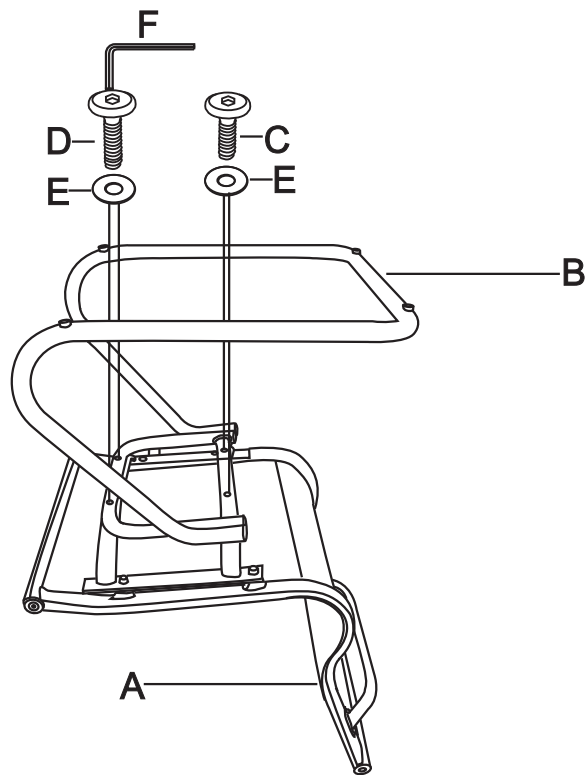

## LIVING SPACES

A	ML-2047-1-A	 x1
B	ML-2047-1-B	 x1
C	ML-2047-1-C	 x2 M8X25mm
D	ML-2047-1-D	 x2 M8X45mm
E	ML-2047-1-E	 x4 M8X17X1.2mm
F	ML-2047-1-F	 x1

JACQUES BLACK STATIONARY FAUX LEATHER OFFICE CHAIR

ML-2047-1-BLACK/301794

①

②