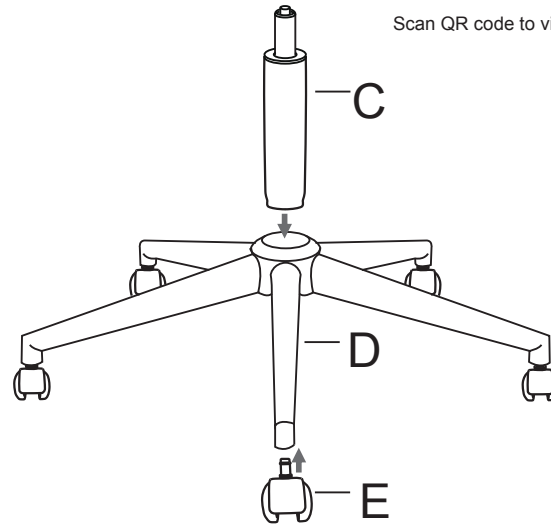

LIVING SPACES

A	DM335C-4-A	 x1
B	DM335C-4-B	 x1
C	DM335C-4-C	 x1
D	DM335C-4-D	 x1
E	DM335C-4-E	 x5
F	DM335C-4-F	 x2 M6X20mm
G	DM335C-4-G	 x2 M6X25mm
H	DM335C-4-H	 x4 M6X17X1.2mm
I	DM335C-4-I	 x1

CASSANDRA VELVET OFFICE CHAIR

DM335C-4/301762,301763

①

Scan QR code to view assembly video

②

③