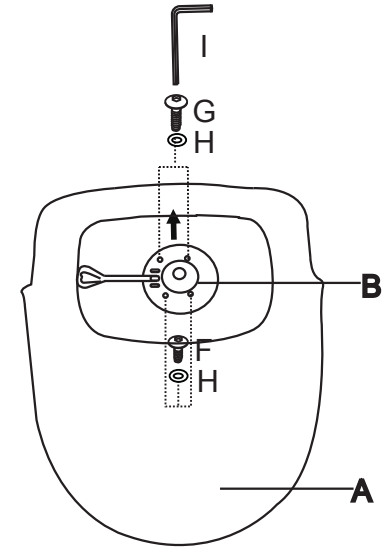

LIVING SPACES

A	DM335C-4-A	 x1
B	DM335C-4-B	 x1
C	DM335C-4-C	 x1
D	DM335C-4-D	 x1
E	DM335C-4-E	 x5
F	DM335C-4-F	 x2 M6X20mm
G	DM335C-4-G	 x2 M6X25mm
H	DM335C-4-H	 x4 M6X17X1.2mm
I	DM335C-4-I	 x1

CASSANDRA VELVET OFFICE CHAIR

DM335C-4/301762,301763

①

Scan QR code to view assembly video

②

③