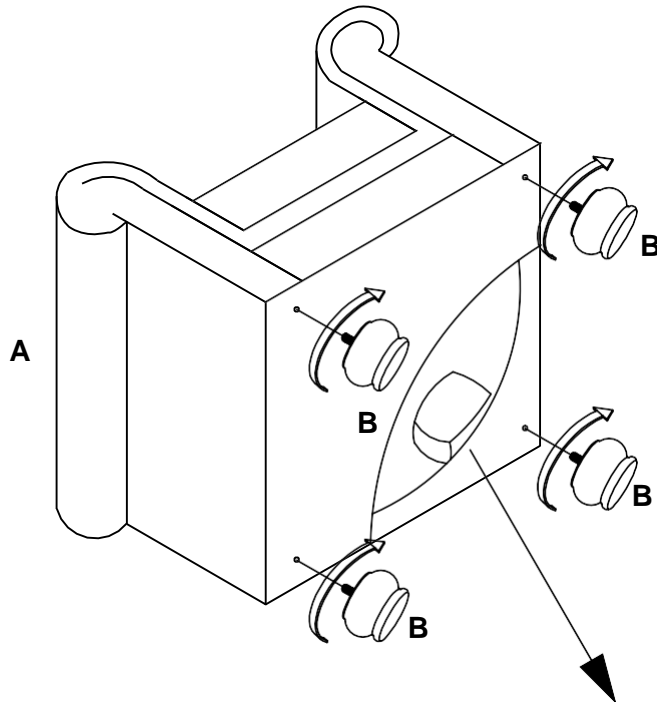

301743

CHAIR

REQUIRED TOOLS: NONE

PARTS: INCLUDED

ASSEMBLY TIME: 15 MINUTES

LABEL	DESCRIPTION	PICTURE	QTY
A	CHAIR ASSEMBLY		CHAIR-1 PC
B	WOOD LEG		CHAIR-4 PCS

Assembly Instructions

Hancott Leather Chair

It is recommended to have 2 adults on hand for assembly.

Ensure that all bolts are tightened before use. Check and tighten all bolts periodically throughout use of the products.

301743-CHAIR

The legs and hardware are located inside of the zip pocket.