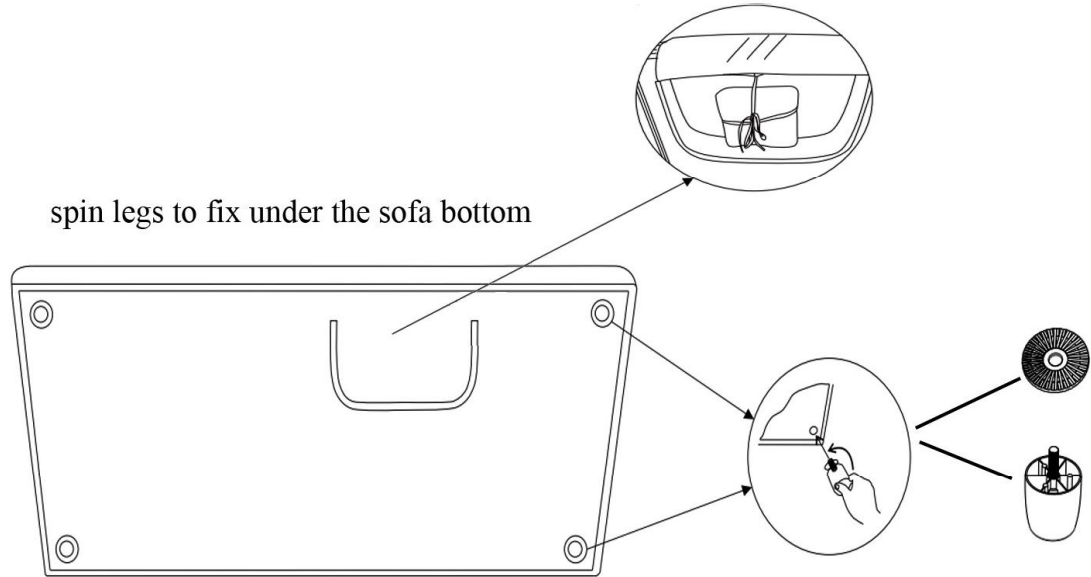

1

legs are packed inside the zipper under bottom

			
A	KF.2719-3(LAF)	x 5	x 5
B	KF.2719-C	x 4	x 4
C	KF.2719-3(RAF)	x 5	x 5

2

connect hooker between different configurations to fix the sectional

301470

DREANNA 113" 3 PC SECTIONAL