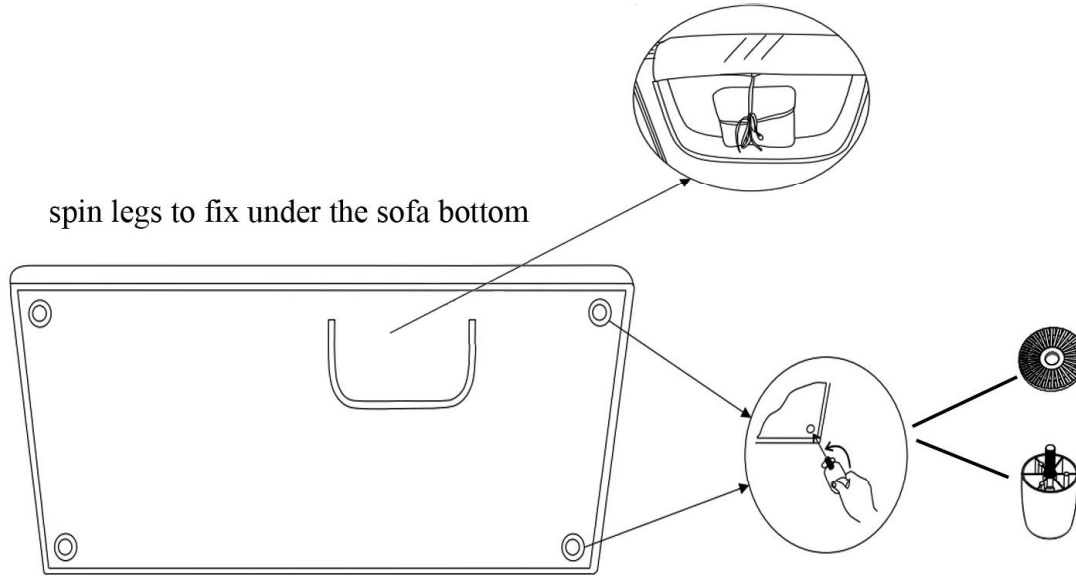

1

legs are packed inside the zipper under bottom

			
A	KF.2719-3(LAF)	x 5	x 5
B	KF.2719-C	x 4	x 4
C	KF.2719-1.5(OA)	x 4	x 4
D	KF.2719-3(RAF)	x 5	x 5

spin legs to fix under the sofa bottom

301332

DREANNA 5 PC SECTIONAL WITH
RAF CHAISE

2

connect hooker between different configurations to fix the sectional