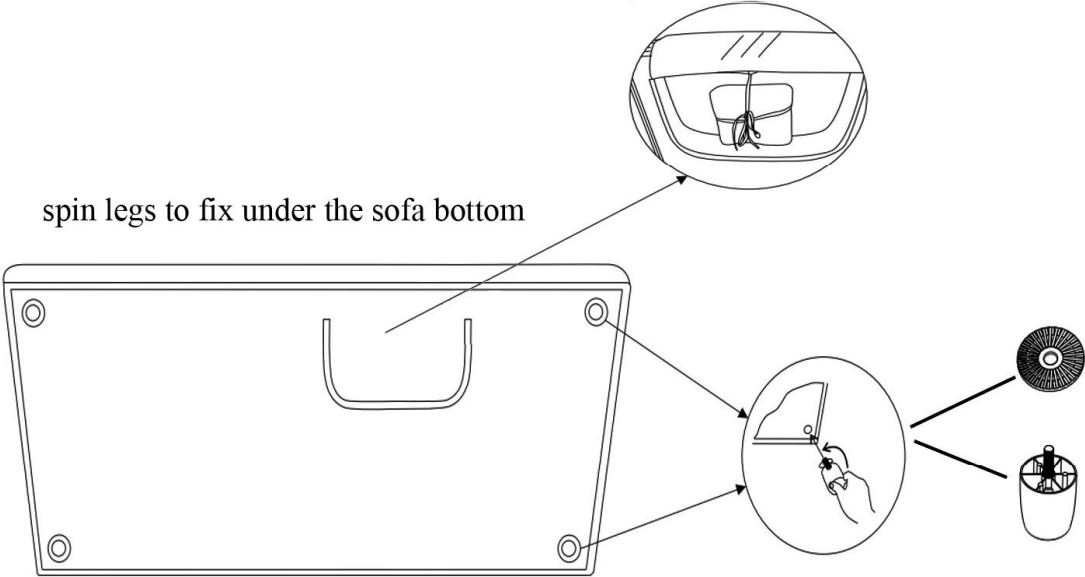

1

legs are packed inside the zipper under bottom

A	KF.2719-3(LAF)	x 5	x 5
B	KF.2719-C	x 4	x 4
C	KF.2719-1.5(0A)	x 4	x 4
D	KF.2719-3(RAF)	x 5	x 5

spin legs to fix under the sofa bottom

2

connect hooker between different configurations to fix the sectional

301331
DREANNA 5 PC SECTIONAL WITH
LAF CHAISE