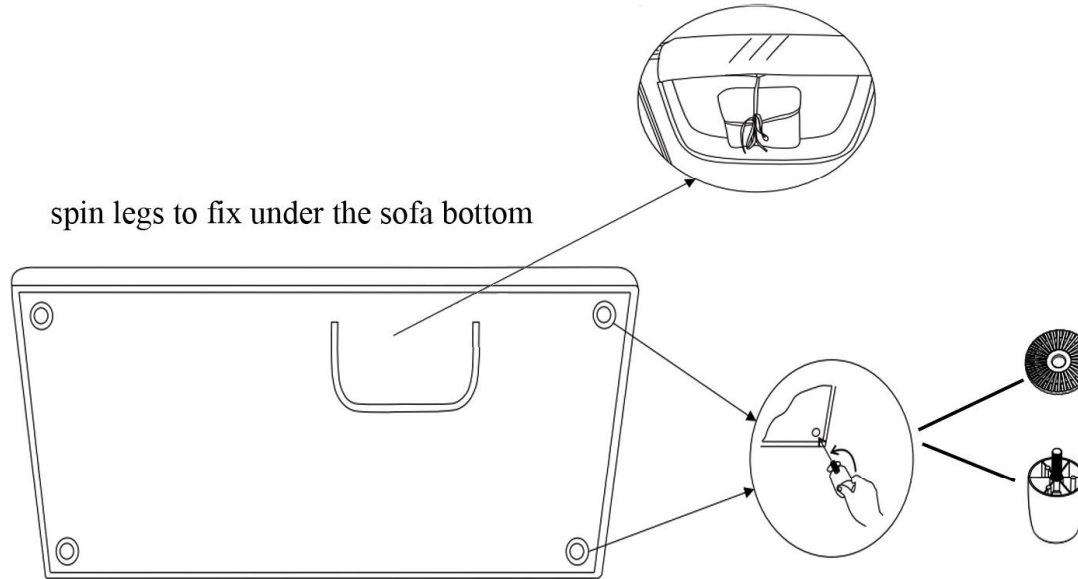

1

legs are packed inside the zipper under bottom

			
A	KF.2719-3(LAF)/3(RAF)	x 5	x 5
B	KF.2719-CL(LAF)/CL(RAF)	x 5	x 5

spin legs to fix under the sofa bottom

2

connect hooker between different configurations to fix the sectional