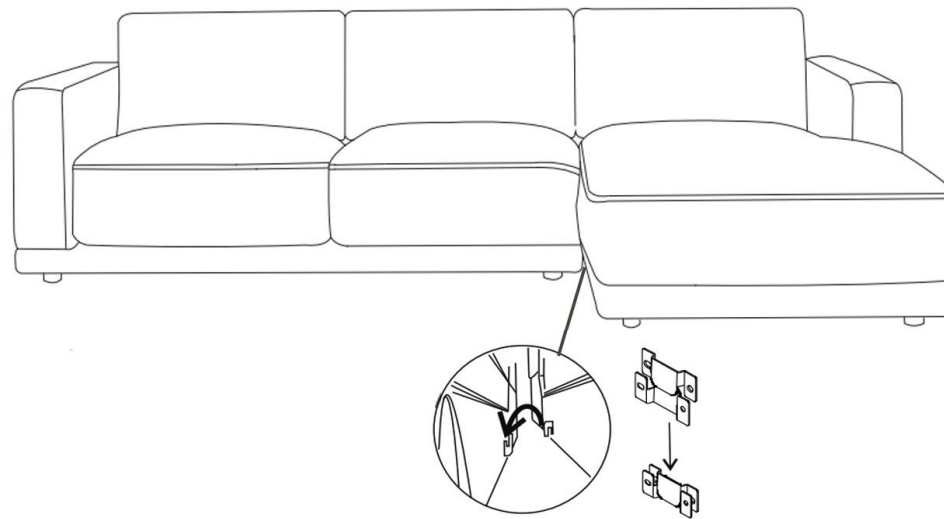

1

legs are packed inside the zipper under bottom

			
A	KF.2719-3(LAF)/3(RAF)	x 5	x 5
B	KF.2719-CL(LAF)/CL(RAF)	x 5	x 5

spin legs to fix under the sofa bottom

2

connect hooker between different configurations to fix the sectional

301324

DREANNA 2 PC SECTIONAL WITH RAF CHAISE