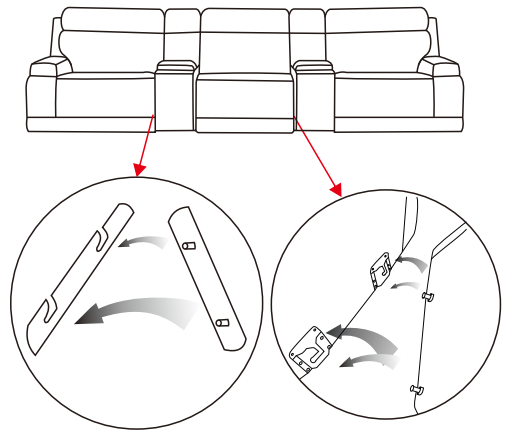

A	KM.505HLM-1.5(LA)ZHLE	
B	KM.505HLM-WSTA	
C	KM.505HLM-1.5(0A)ZHLE	
D	KM.505HLM-WSTA	
E	KM.505HLM-1.5(RA)ZHLE	

299281
 Vance Zero Gravity Brown Leather 143" 5
 Piece Home Theater Power Reclining Sofa
 With Power Headrest

1

2

3

4

5

6

7

Living Spaces Information	
LS SKU:	299281
LS Product Name:	Vance Zero Gravity Brown Leather 143" 5 Piece Home Theater Power Reclining Sofa With Power Headrest
Vendor Model #:	KM.505HLM-SECTIONAL
Vendor Collection:	Power Sectional

CODE	PART #	DESCRIPTION	PIC	QUANTITY	NOTES
A	power cord in US standard	POWER LAF CHAIR WITH POWER CORD		1	1 cord x 81" / 6.75 feet
B		CONSOLE WITH ONE PLUG FOR USB, DENCE AND ONE PLUG FOR WIRELESS CHARGER		2	1 cord x 82.25 " /7 feet – for USB 1 cord x 47 " – for wireless charger
C	power cord in US standard	POWER ARMLESS CHAIR WITH POWER CORD		1	1 cord x 81" / 6.75 feet