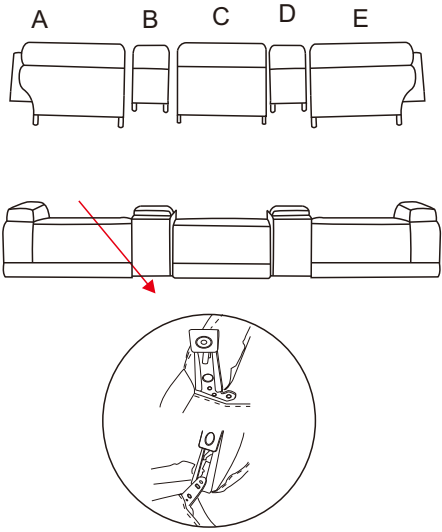

A	KM.505HLM-1.5(LA)ZHLE	
B	KM.505HLM-WSTA	
C	KM.505HLM-1.5(0A)ZHLE	
D	KM.505HLM-WSTA	
E	KM.505HLM-1.5(RA)ZHLE	

299281
 Vance Zero Gravity Brown Leather 143" 5
 Piece Home Theater Power Reclining Sofa
 With Power Headrest

1

2

3

4

5

6

7

Living Spaces Information	
LS SKU:	299281
LS Product Name:	Vance Zero Gravity Brown Leather 143" 5 Piece Home Theater Power Reclining Sofa With Power Headrest
Vendor Model #:	KM.505HLM-SECTIONAL
Vendor Collection:	Power Sectional

CODE	PART #	DESCRIPTION	PIC	QUANTITY	NOTES
A	power cord in US standard	POWER LAF CHAIR WITH POWER CORD		1	1 cord x 81" / 6.75 feet
B		CONSOLE WITH ONE PLUG FOR USB, DENCE AND ONE PLUG FOR WIRELESS CHARGER		2	1 cord x 82.25 " /7 feet – for USB 1 cord x 47 " – for wireless charger
C	power cord in US standard	POWER ARMLESS CHAIR WITH POWER CORD		1	1 cord x 81" / 6.75 feet