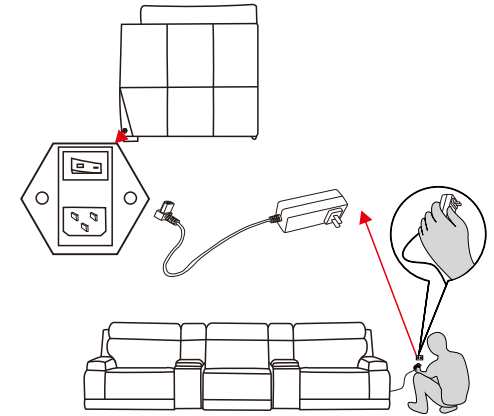

1

2

3

4

5

6

7

Living Spaces Information	
LS SKU:	299281
LS Product Name:	Vance Zero Gravity Brown Leather 143" 5 Piece Home Theater Power Reclining Sofa With Power Headrest
Vendor Model #:	KM.505HLM-SECTIONAL
Vendor Collection:	Power Sectional

CODE	PART #	DESCRIPTION	PIC	QUANTITY	NOTES
A	power cord in US standard	POWER LAF CHAIR WITH POWER CORD		1	1 cord x 81" / 6.75 feet
B		CONSOLE WITH ONE PLUG FOR USB, DENCE AND ONE PLUG FOR WIRELESS CHARGER		2	1 cord x 82.25 " /7 feet – for USB 1 cord x 47 " – for wireless charger
C	power cord in US standard	POWER ARMLESS CHAIR WITH POWER CORD		1	1 cord x 81" / 6.75 feet