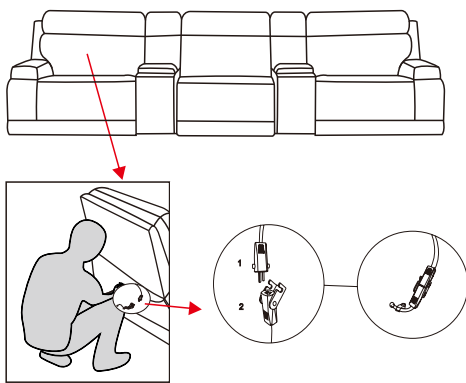

A	KM.505HLM-1.5(LA)ZHLE	
B	KM.505HLM-WSTA	
C	KM.505HLM-1.5(0A)ZHLE	
D	KM.505HLM-WSTA	
E	KM.505HLM-1.5(RA)ZHLE	

299281
 Vance Zero Gravity Brown Leather 143" 5
 Piece Home Theater Power Reclining Sofa
 With Power Headrest

1

2

3

4

5

6

7

Living Spaces Information	
LS SKU:	299281
LS Product Name:	Vance Zero Gravity Brown Leather 143" 5 Piece Home Theater Power Reclining Sofa With Power Headrest
Vendor Model #:	KM.505HLM-SECTIONAL
Vendor Collection:	Power Sectional

CODE	PART #	DESCRIPTION	PIC	QUANTITY	NOTES
A	power cord in US standard	POWER LAF CHAIR WITH POWER CORD		1	1 cord x 81" / 6.75 feet
B		CONSOLE WITH ONE PLUG FOR USB, DENCE AND ONE PLUG FOR WIRELESS CHARGER		2	1 cord x 82.25 " /7 feet – for USB 1 cord x 47 " – for wireless charger
C	power cord in US standard	POWER ARMLESS CHAIR WITH POWER CORD		1	1 cord x 81" / 6.75 feet