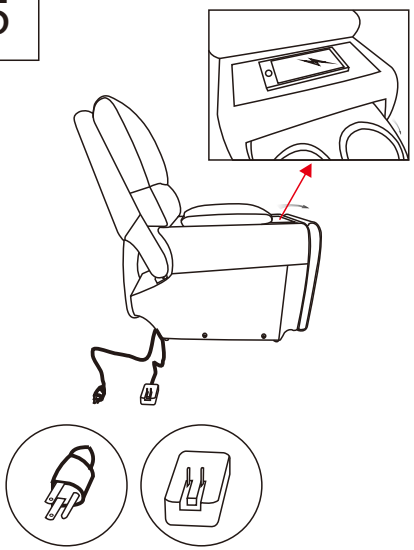

1

2

3

4

5

6

7

Living Spaces Information	
LS SKU:	299281
LS Product Name:	Vance Zero Gravity Brown Leather 143" 5 Piece Home Theater Power Reclining Sofa With Power Headrest
Vendor Model #:	KM.505HLM-SECTIONAL
Vendor Collection:	Power Sectional

CODE	PART #	DESCRIPTION	PIC	QUANTITY	NOTES
A	power cord in US standard	POWER LAF CHAIR WITH POWER CORD		1	1 cord x 81" / 6.75 feet
B		CONSOLE WITH ONE PLUG FOR USB, DENCE AND ONE PLUG FOR WIRELESS CHARGER		2	1 cord x 82.25 " /7 feet – for USB 1 cord x 47 " – for wireless charger
C	power cord in US standard	POWER ARMLESS CHAIR WITH POWER CORD		1	1 cord x 81" / 6.75 feet