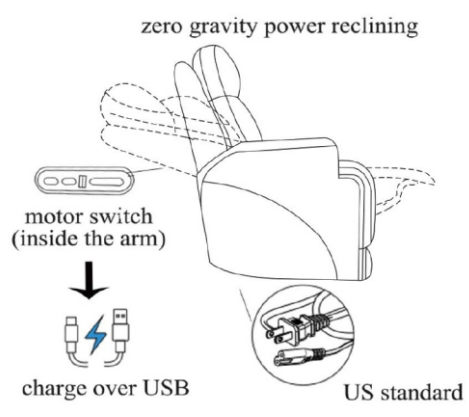

1

2

3

4

5

6

7

Living Spaces Information	
LS SKU:	299281
LS Product Name:	Vance Zero Gravity Brown Leather 143" 5 Piece Home Theater Power Reclining Sofa With Power Headrest
Vendor Model #:	KM.505HLM-SECTIONAL
Vendor Collection:	Power Sectional

CODE	PART #	DESCRIPTION	PIC	QUANTITY	NOTES
A	power cord in US standard	POWER LAF CHAIR WITH POWER CORD		1	1 cord x 81" / 6.75 feet
B		CONSOLE WITH ONE PLUG FOR USB, DENCE AND ONE PLUG FOR WIRELESS CHARGER		2	1 cord x 82.25 " /7 feet – for USB 1 cord x 47 " – for wireless charger
C	power cord in US standard	POWER ARMLESS CHAIR WITH POWER CORD		1	1 cord x 81" / 6.75 feet