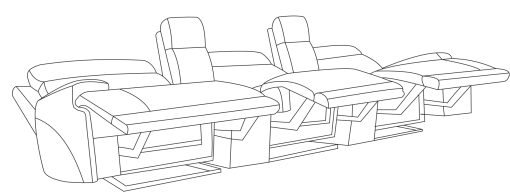

1

2

3

4

5

6

7

Living Spaces Information	
LS SKU:	299281
LS Product Name:	Vance Zero Gravity Brown Leather 143" 5 Piece Home Theater Power Reclining Sofa With Power Headrest
Vendor Model #:	KM.505HLM-SECTIONAL
Vendor Collection:	Power Sectional

CODE	PART #	DESCRIPTION	PIC	QUANTITY	NOTES
A	power cord in US standard	POWER LAF CHAIR WITH POWER CORD		1	1 cord x 81" / 6.75 feet
B		CONSOLE WITH ONE PLUG FOR USB, DENCE AND ONE PLUG FOR WIRELESS CHARGER		2	1 cord x 82.25 " /7 feet – for USB 1 cord x 47 " – for wireless charger
C	power cord in US standard	POWER ARMLESS CHAIR WITH POWER CORD		1	1 cord x 81" / 6.75 feet