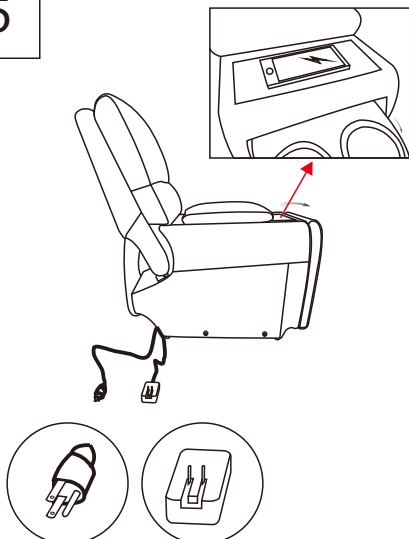

A	KM.505HLM-1.5(LA)ZHLE	
B	KM.505HLM-WSTA	
C	KM.505HLM-1.5(RA)ZHLE	

299105  
 Vance Zero Gravity Brown Leather 97" 3 Piece  
 Power Reclining Console Loveseat With  
 Power Headrest

1

2

3

4

5

6

7

Living Spaces Information	
LS SKU:	299105
LS Product Name:	Vance Zero Gravity Brown Leather 97" 3 Piece Power Reclining Console Loveseat With Power Headrest
Vendor Model #:	KM.505HLM-SECTIONAL
Vendor Collection:	Power Sectional

CODE	PART #	DESCRIPTION	PIC	QUANTITY	NOTES
A	power cord in US standard	POWER LAF CHAIR WITH POWER CORD		1	1 cord x 81" / 6.75 feet
B		CONSOLE WITH ONE PLUG FOR USB, DENCE AND ONE PLUG FOR WIRELESS CHARGER		1	1 cord x 82.25 " /7 feet - for USB 1 cord x 47 " - for wireless charger
C	power cord in US standard	POWER ARMLESS CHAIR WITH POWER CORD		1	1 cord x 81" / 6.75 feet