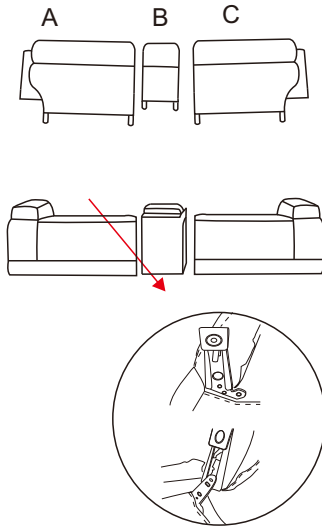

A	KM.505HLM-1.5(LA)ZHLE	
B	KM.505HLM-WSTA	
C	KM.505HLM-1.5(RA)ZHLE	

299105  
 Vance Zero Gravity Brown Leather 97" 3 Piece  
 Power Reclining Console Loveseat With  
 Power Headrest

1

2

3

4

5

6

7

Living Spaces Information	
LS SKU:	299105
LS Product Name:	Vance Zero Gravity Brown Leather 97" 3 Piece Power Reclining Console Loveseat With Power Headrest
Vendor Model #:	KM.505HLM-SECTIONAL
Vendor Collection:	Power Sectional

CODE	PART #	DESCRIPTION	PIC	QUANTITY	NOTES
A	power cord in US standard	POWER LAF CHAIR WITH POWER CORD		1	1 cord x 81" / 6.75 feet
B		CONSOLE WITH ONE PLUG FOR USB, DENCE AND ONE PLUG FOR WIRELESS CHARGER		1	1 cord x 82.25 " /7 feet - for USB 1 cord x 47 " - for wireless charger
C	power cord in US standard	POWER ARMLESS CHAIR WITH POWER CORD		1	1 cord x 81" / 6.75 feet