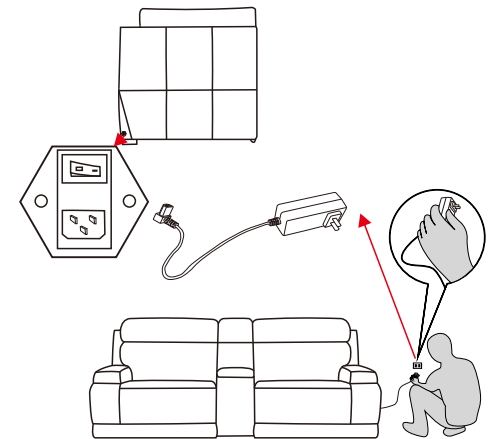

A	KM.505HLM-1.5(LA)ZHLE	
B	KM.505HLM-WSTA	
C	KM.505HLM-1.5(RA)ZHLE	

299105  
 Vance Zero Gravity Brown Leather 97" 3 Piece  
 Power Reclining Console Loveseat With  
 Power Headrest

1

2

3

4

5

6

7

Living Spaces Information	
LS SKU:	299105
LS Product Name:	Vance Zero Gravity Brown Leather 97" 3 Piece Power Reclining Console Loveseat With Power Headrest
Vendor Model #:	KM.505HLM-SECTIONAL
Vendor Collection:	Power Sectional

CODE	PART #	DESCRIPTION	PIC	QUANTITY	NOTES
A	power cord in US standard	POWER LAF CHAIR WITH POWER CORD		1	1 cord x 81" / 6.75 feet
B		CONSOLE WITH ONE PLUG FOR USB, DENCE AND ONE PLUG FOR WIRELESS CHARGER		1	1 cord x 82.25 " /7 feet - for USB 1 cord x 47 " - for wireless charger
C	power cord in US standard	POWER ARMLESS CHAIR WITH POWER CORD		1	1 cord x 81" / 6.75 feet