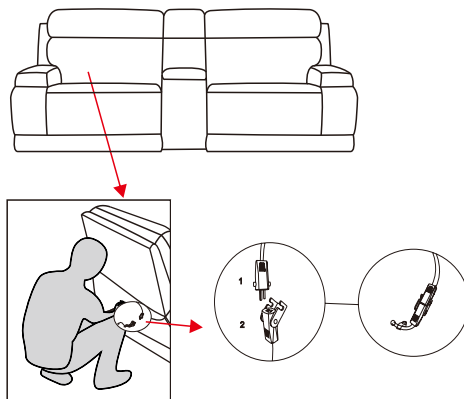

A	KM.505HLM-1.5(LA)ZHLE	
B	KM.505HLM-WSTA	
C	KM.505HLM-1.5(RA)ZHLE	

299105  
 Vance Zero Gravity Brown Leather 97" 3 Piece  
 Power Reclining Console Loveseat With  
 Power Headrest

1

2

3

4

5

6

7

Living Spaces Information	
LS SKU:	299105
LS Product Name:	Vance Zero Gravity Brown Leather 97" 3 Piece Power Reclining Console Loveseat With Power Headrest
Vendor Model #:	KM.505HLM-SECTIONAL
Vendor Collection:	Power Sectional

CODE	PART #	DESCRIPTION	PIC	QUANTITY	NOTES
A	power cord in US standard	POWER LAF CHAIR WITH POWER CORD		1	1 cord x 81" / 6.75 feet
B		CONSOLE WITH ONE PLUG FOR USB, DENCE AND ONE PLUG FOR WIRELESS CHARGER		1	1 cord x 82.25 " /7 feet - for USB 1 cord x 47 " - for wireless charger
C	power cord in US standard	POWER ARMLESS CHAIR WITH POWER CORD		1	1 cord x 81" / 6.75 feet