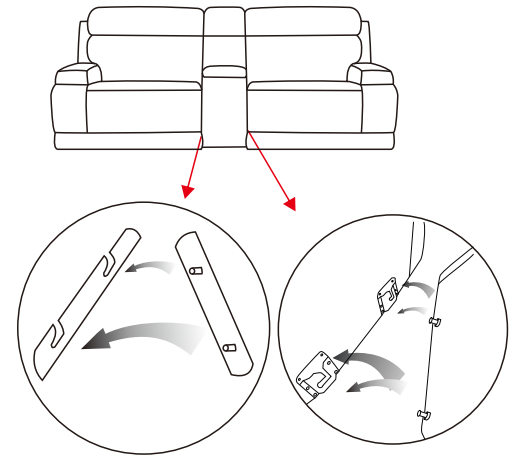

A	KM.505HLM-1.5(LA)ZHLE	
B	KM.505HLM-WSTA	
C	KM.505HLM-1.5(RA)ZHLE	

299105  
 Vance Zero Gravity Brown Leather 97" 3 Piece  
 Power Reclining Console Loveseat With  
 Power Headrest

1

2

3

4

5

6

7

Living Spaces Information	
LS SKU:	299105
LS Product Name:	Vance Zero Gravity Brown Leather 97" 3 Piece Power Reclining Console Loveseat With Power Headrest
Vendor Model #:	KM.505HLM-SECTIONAL
Vendor Collection:	Power Sectional

CODE	PART #	DESCRIPTION	PIC	QUANTITY	NOTES
A	power cord in US standard	POWER LAF CHAIR WITH POWER CORD		1	1 cord x 81" / 6.75 feet
B		CONSOLE WITH ONE PLUG FOR USB, DENCE AND ONE PLUG FOR WIRELESS CHARGER		1	1 cord x 82.25 " /7 feet - for USB 1 cord x 47 " - for wireless charger
C	power cord in US standard	POWER ARMLESS CHAIR WITH POWER CORD		1	1 cord x 81" / 6.75 feet