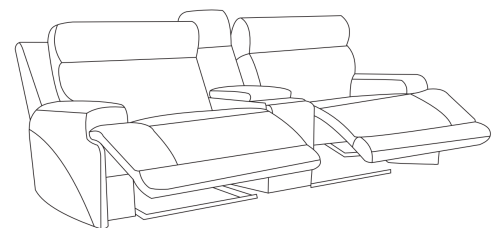

A	KM.505HLM-1.5(LA)ZHLE	
B	KM.505HLM-WSTA	
C	KM.505HLM-1.5(RA)ZHLE	

299105  
 Vance Zero Gravity Brown Leather 97" 3 Piece  
 Power Reclining Console Loveseat With  
 Power Headrest

1

2

3

4

5

6

7

Living Spaces Information	
LS SKU:	299105
LS Product Name:	Vance Zero Gravity Brown Leather 97" 3 Piece Power Reclining Console Loveseat With Power Headrest
Vendor Model #:	KM.505HLM-SECTIONAL
Vendor Collection:	Power Sectional

CODE	PART #	DESCRIPTION	PIC	QUANTITY	NOTES
A	power cord in US standard	POWER LAF CHAIR WITH POWER CORD		1	1 cord x 81" / 6.75 feet
B		CONSOLE WITH ONE PLUG FOR USB, DENCE AND ONE PLUG FOR WIRELESS CHARGER		1	1 cord x 82.25 " /7 feet - for USB 1 cord x 47 " - for wireless charger
C	power cord in US standard	POWER ARMLESS CHAIR WITH POWER CORD		1	1 cord x 81" / 6.75 feet