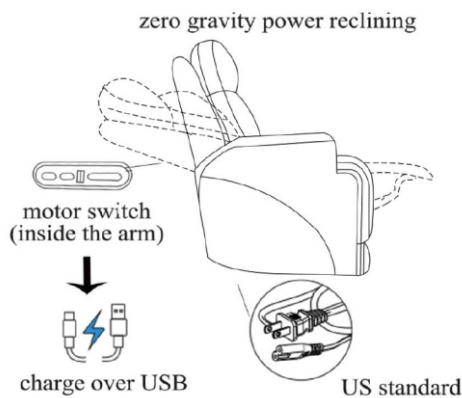

A	KM.505HLM-1.5(LA)ZHLE	
B	KM.505HLM-WSTA	
C	KM.505HLM-1.5(RA)ZHLE	

299105
Vance Zero Gravity Brown Leather 97" 3 Piece
Power Reclining Console Loveseat With
Power Headrest

1

2

3

4

5

6

7