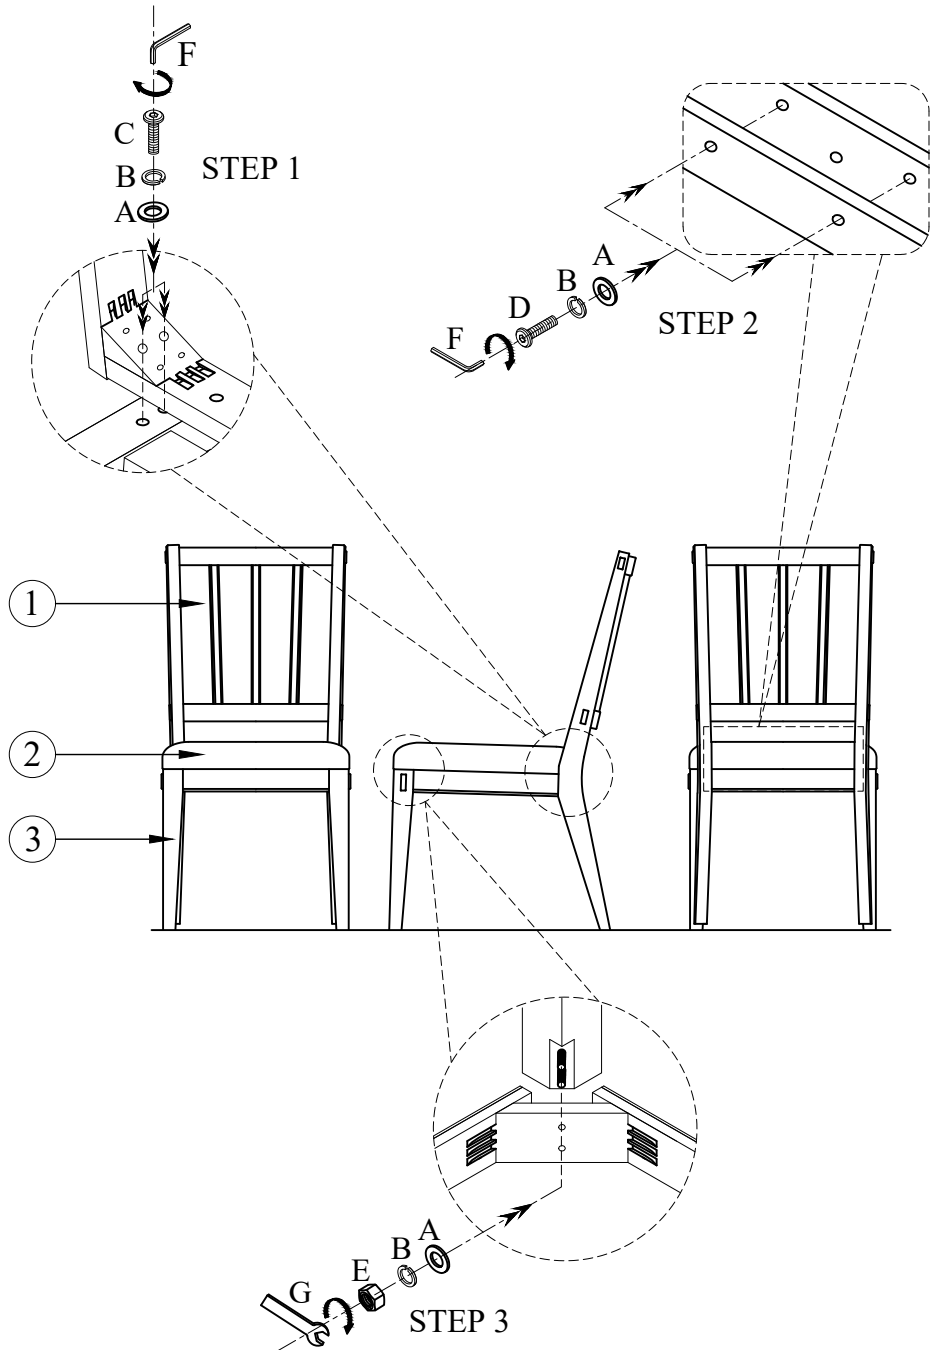

NATE+ JEREMIAH

FOR LIVING SPACES

1	PD5505-65CB		X1
2	PD5505-65CS		X1
3	PD5505-65L		X2
A	PD5505-65HD-A	 5/16" DIAMETER x 3/4" x 1/16"	X11
B	PD5505-65HD-B	 5/16" DIAMETER x 1/2" x 1/16"	X11
C	PD5505-65HD-C	 5/16" DIAMETER x 1-3/4" LENGTH	X4
D	PD5505-65HD-D	 5/16" DIAMETER x 1-1/4" LENGTH	X2
E	PD5505-65HD-E	 5/16" DIAMETER x 3/4" LENGTH	X4
F	PD5505-65HD-F	 ALLEN KEY 4mm	X1
G	PD5505-65HD-G		X1

GUSTAV

298495
D5505-65
DINING SIDE CHAIR