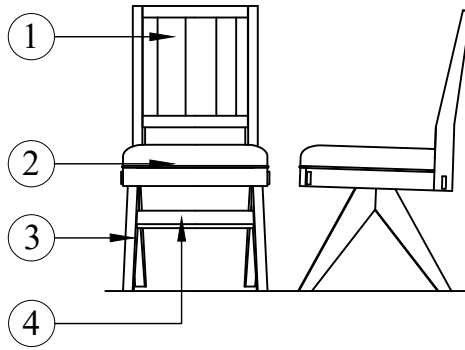

NATE+ JEREMIAH

FOR LIVING SPACES

1	PD5505-62BR		X1
2	PD5505-62SF		X1
3	PD5505-62L		X2
4	PD5505-62ST		X2
A	PD5505-62HD-A		X24
		5/16" DIAMETER x 3/4" x 1/16"	
B	PD5505-62HD-B		X24
		5/16" DIAMETER x 1/2" x 1/16"	
C	PD5505-62HD-C		X12
		5/16" DIAMETER x 1-1/4" LENGTH	
D	PD5505-62HD-D		X4
		5/16" DIAMETER x 1-3/4" LENGTH	
E	PD5505-62HD-E		X1
		ALLEN KEY 4mm	
F	PD5505-62HD-F		X4
		#4 x 2-1/4" LENGTH	

TOOLS REQUIRED (NOT PROVIDED):

PHILLIPS SCREW DRIVER 

GUSTAV

STEP 2

STEP 1

STEP 4

298494
B5505-62
DINING SIDE CHAIR