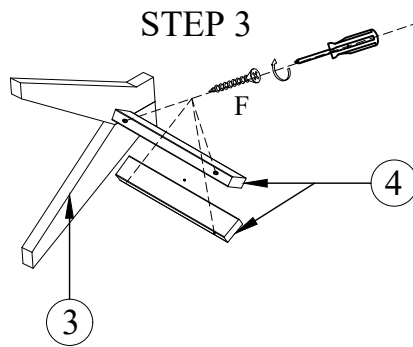

NATE+ JEREMIAH

FOR LIVING SPACES

1	PD5505-62BR		X1
2	PD5505-62SF		X1
3	PD5505-62L		X2
4	PD5505-62ST		X2
A	PD5505-62HD-A		X24
		5/16" DIAMETER x 3/4" x 1/16"	
B	PD5505-62HD-B		X24
		5/16" DIAMETER x 1/2" x 1/16"	
C	PD5505-62HD-C		X12
		5/16" DIAMETER x 1-1/4" LENGTH	
D	PD5505-62HD-D		X4
		5/16" DIAMETER x 1-3/4" LENGTH	
E	PD5505-62HD-E		X1
		ALLEN KEY 4mm	
F	PD5505-62HD-F		X4
		#4 x 2-1/4" LENGTH	

TOOLS REQUIRED (NOT PROVIDED):

PHILLIPS SCREW DRIVER 

GUSTAV

STEP 2

STEP 1

STEP 4

298494
B5505-62
DINING SIDE CHAIR