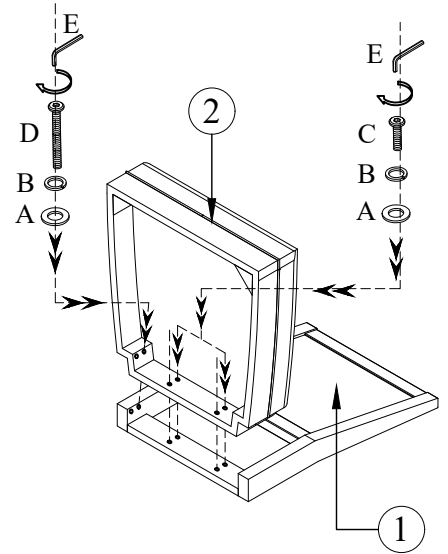

NATE+ JEREMIAH

FOR LIVING SPACES

1	PD5505-62BR		X1
2	PD5505-62SF		X1
3	PD5505-62L		X2
4	PD5505-62ST		X2
A	PD5505-62HD-A		X24
		5/16" DIAMETER x 3/4" x 1/16"	
B	PD5505-62HD-B		X24
		5/16" DIAMETER x 1/2" x 1/16"	
C	PD5505-62HD-C		X12
		5/16" DIAMETER x 1-1/4" LENGTH	
D	PD5505-62HD-D		X4
		5/16" DIAMETER x 1-3/4" LENGTH	
E	PD5505-62HD-E		X1
		ALLEN KEY 4mm	
F	PD5505-62HD-F		X4
		#4 x 2-1/4" LENGTH	

TOOLS REQUIRED (NOT PROVIDED):

PHILLIPS SCREW DRIVER 

GUSTAV

STEP 2

STEP 1

STEP 4

298494
B5505-62
DINING SIDE CHAIR