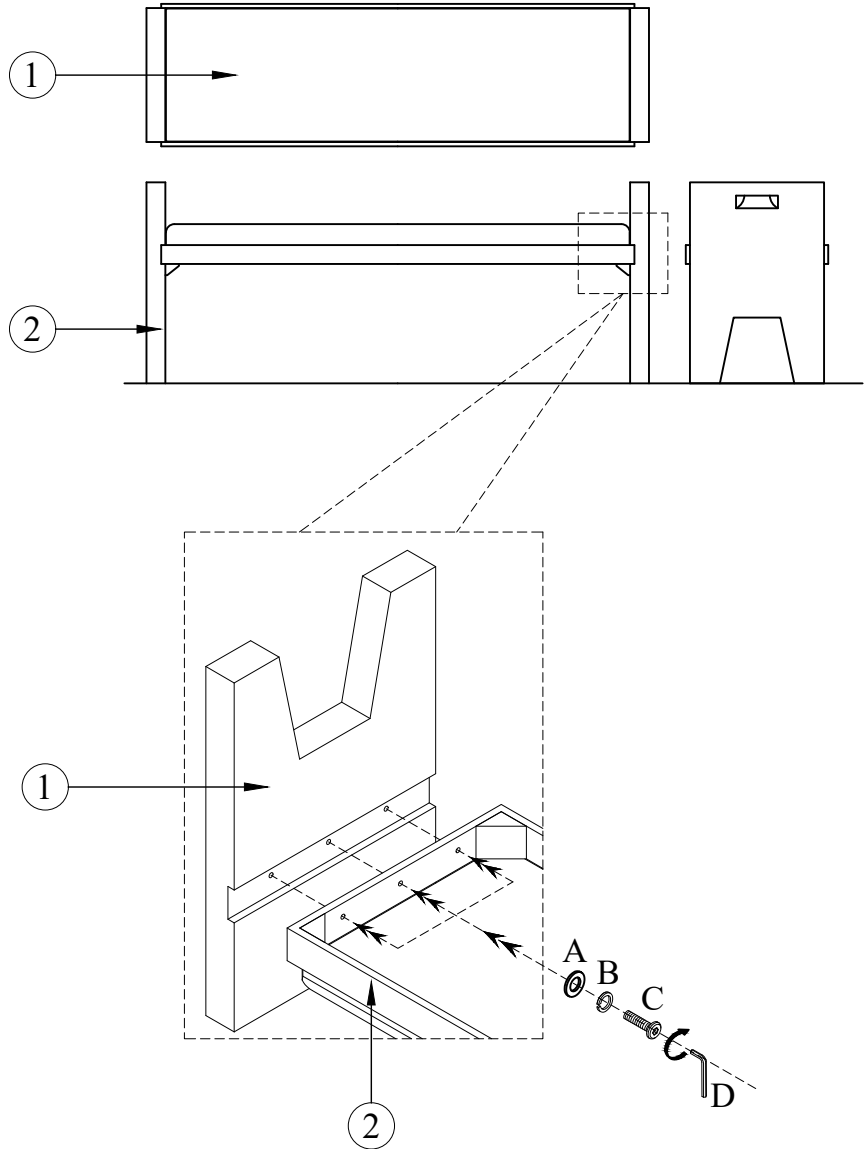

NATE+ JEREMIAH

FOR LIVING SPACES

1	PD5505-78CS		X1
2	PD5505-78CL		X2
A	PD5505-78HD-A	 5/16" DIAMETER x 3/4" x 1/16"	X6
B	PD5505-78HD-B	 5/16" DIAMETER x 1/2" x 1/16"	X6
C	PD5505-78HD-C	 5/16" DIAMETER x 1-1/4" LENGTH	X6
D	PD5505-78HD-D		X1

GUSTAV

298474
D5505-78
BENCH