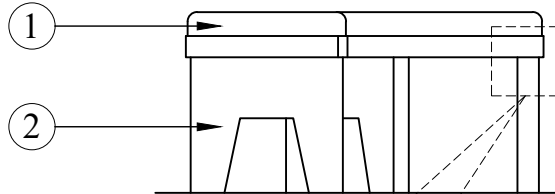

NATE+ JEREMIAH

FOR LIVING SPACES

1	PD5505-67CS		X1
2	PD5505-67CL		X3
A	PD5505-67HD-A	 5/16" DIAMETER x 3/4" x 1/16"	X9
B	PD5505-67HD-B	 5/16" DIAMETER x 1/2" x 1/16"	X9
C	PD5505-67HD-C	 5/16" DIAMETER x 1-3/4" LENGTH	X9
D	PD5505-67HD-D		X1

GUSTAV

298473
D5505-67
CURVED BENCH

WARNING
ONLY THE HAND TOOLS
PROVIDED