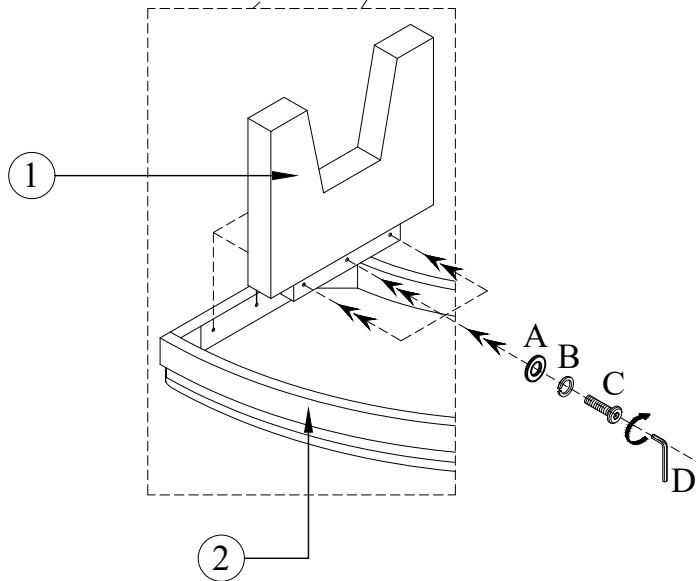

NATE+ JEREMIAH

FOR LIVING SPACES

1	PD5505-67CS		X1
2	PD5505-67CL		X3
A	PD5505-67HD-A	 5/16" DIAMETER x 3/4" x 1/16"	X9
B	PD5505-67HD-B	 5/16" DIAMETER x 1/2" x 1/16"	X9
C	PD5505-67HD-C	 5/16" DIAMETER x 1-3/4" LENGTH	X9
D	PD5505-67HD-D		X1

GUSTAV

298473
D5505-67
CURVED BENCH

WARNING
ONLY THE HAND TOOLS
PROVIDED