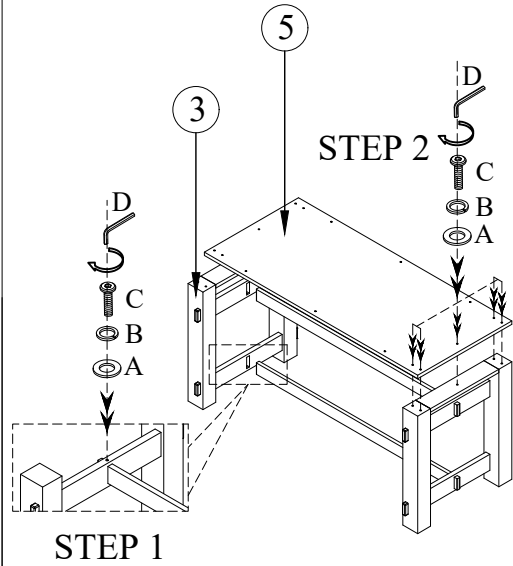

GUSTAV

298470  
D5505-20  
RECTANGULAR DINING TABLE

NOTE:  
THE TABLE OR CASE SHOULD BE LOCKED IN POSITION  
AND LEVELLED USING A SPIRIT LEVEL. (SPIRIT LEVEL NOT INCLUDED)