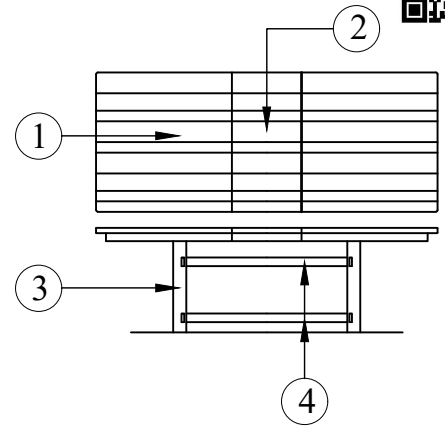

# NATE+ JEREMIAH

FOR LIVING SPACES

1	PD5505-20TP		X1
2	PD5505-20LP		X1
3	PD5505-20LA		X2
4	PD5505-20SR		X2
5	PD5505-20UP		X1
A	PD5505-20HD-A		X20
B	PD5505-20HD-B		X20
C	PD5505-20HD-C		X20
D	PD5505-20HD-D		X1

GUSTAV

298470  
D5505-20  
RECTANGULAR DINING TABLE

NOTE:  
THE TABLE OR CASE SHOULD BE LOCKED IN POSITION  
AND LEVELLED USING A SPIRIT LEVEL. (SPIRIT LEVEL NOT INCLUDED)