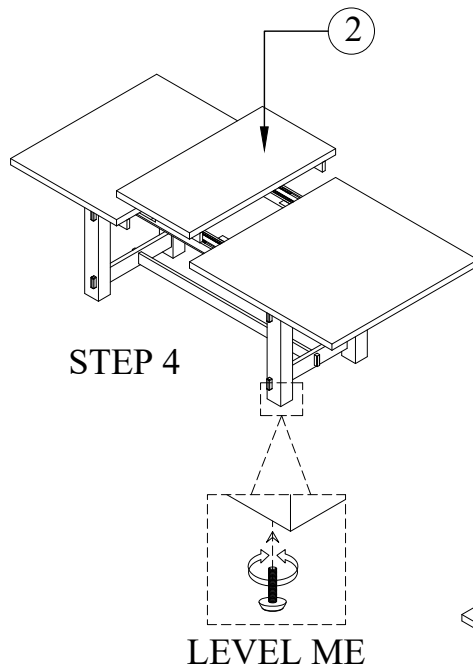

# NATE+ JEREMIAH

FOR LIVING SPACES

1	PD5505-20TP		X1
2	PD5505-20LP		X1
3	PD5505-20LA		X2
4	PD5505-20SR		X2
5	PD5505-20UP		X1
A	PD5505-20HD-A		X20
B	PD5505-20HD-B		X20
C	PD5505-20HD-C		X20
D	PD5505-20HD-D		X1

GUSTAV

298470  
D5505-20  
RECTANGULAR DINING TABLE

NOTE:  
THE TABLE OR CASE SHOULD BE LOCKED IN POSITION  
AND LEVELLED USING A SPIRIT LEVEL. (SPIRIT LEVEL NOT INCLUDED)