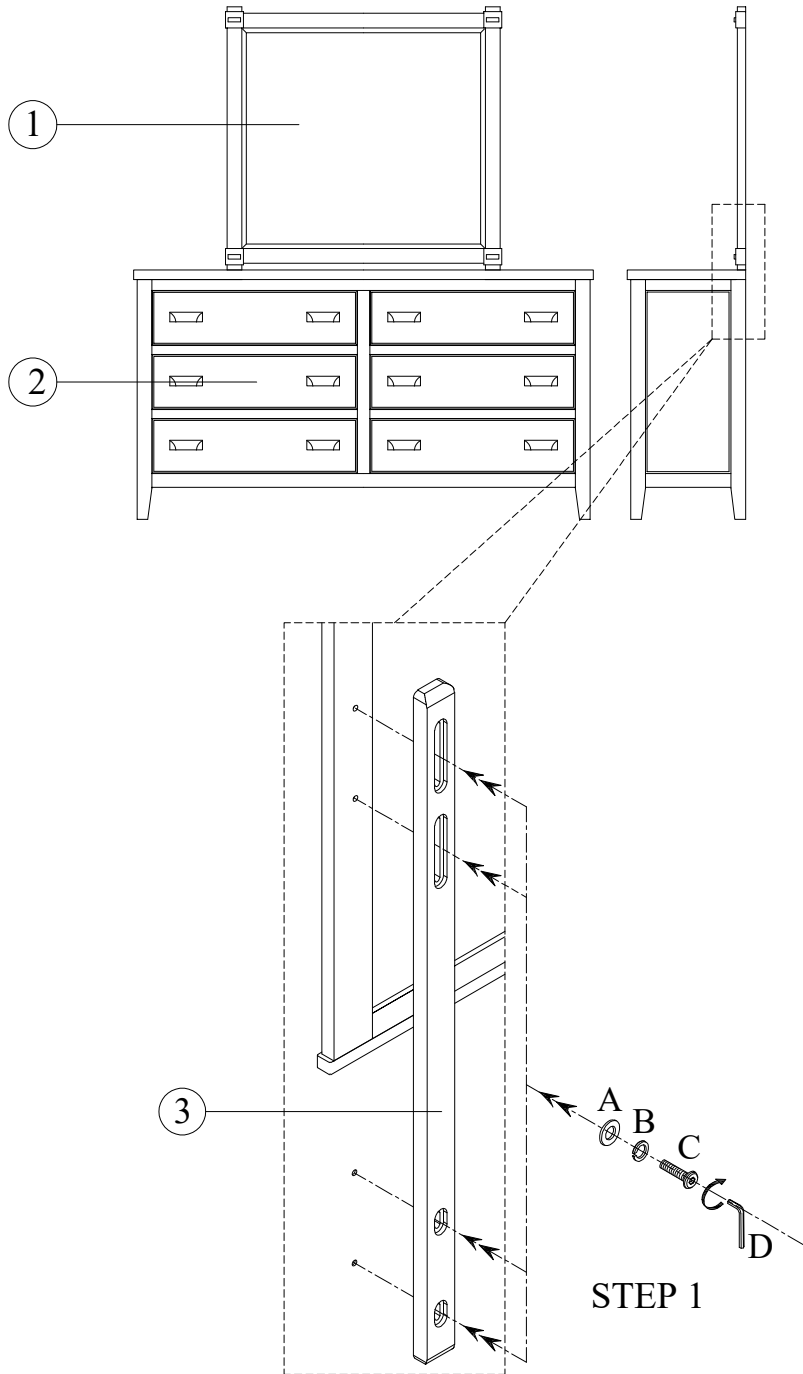

NATE+ JEREMIAH

FOR LIVING SPACES

1	PB5505-48M		X1
2	PB5505-48D		X1
3	PB5505-48MS		X2
A	PB5505-48HD-A	 1/4" DIAMETER x 3/4" x 5/64"	X8
B	PB5505-48HD-B	 1/4" DIAMETER x 3/8" x 1/16"	X8
C	PB5505-48HD-C	 1/4" DIAMETER x 2" LENGTH	X8
D	PB5505-48HD-D	 ALLEN KEY 4mm	X1

GUSTAV

297593
B5505-48
MIRROR KD