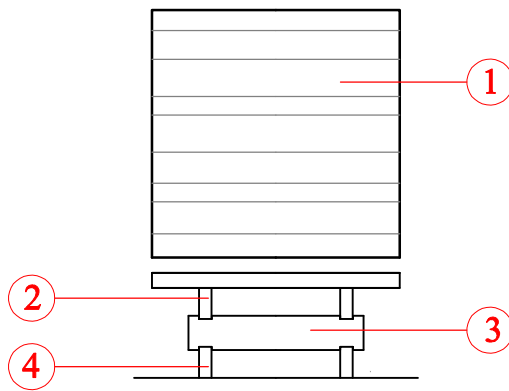

**NATE+
JEREMIAH**
FOR LIVING SPACES

1	PT5511-41TP		X1
2	PT5511-41USR		X2
3	PT5511-41MR		X2
4	PT5511-41LSR		X2
5	PT5511-41UTP		X2
A	PT5511-41HD-A		X20
B	PT5511-41HD-B		X20
C	PT5511-41HD-C		X18
D	PT5511-41HD-D		X8
E	PT5511-41HD-E		X1

LYON

296736
T5511-41
SQUARE COCKTAIL TABLE

STEP 3

STEP 1

STEP 2

NOTE:
THE TABLE OR CASE SHOULD BE LOCKED IN POSITION
AND LEVELLED USING A SPIRIT LEVEL. (SPIRIT LEVEL NOT INCLUDED)