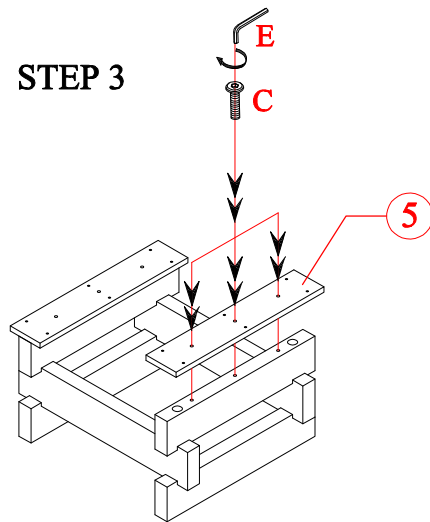

**NATE+
JEREMIAH**
FOR LIVING SPACES

1	PT5511-41TP		X1
2	PT5511-41USR		X2
3	PT5511-41MR		X2
4	PT5511-41LSR		X2
5	PT5511-41UTP		X2
A	PT5511-41HD-A		X20
B	PT5511-41HD-B		X20
C	PT5511-41HD-C		X18
D	PT5511-41HD-D		X8
E	PT5511-41HD-E		X1

LYON

296736
T5511-41
SQUARE COCKTAIL TABLE

STEP 3

STEP 1

STEP 2

NOTE:
THE TABLE OR CASE SHOULD BE LOCKED IN POSITION
AND LEVELLED USING A SPIRIT LEVEL. (SPIRIT LEVEL NOT INCLUDED)