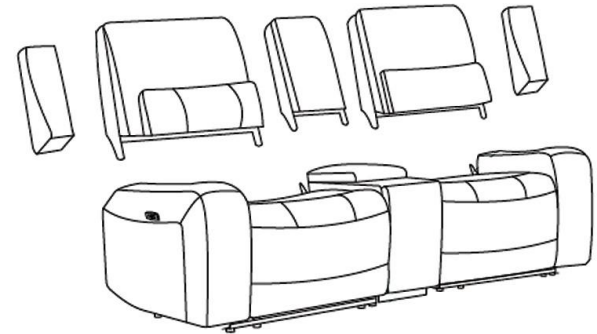

# LIVING SPACES

A	KM.863-1.5(LAF)/E/HR(E)/ZG	
B	KM.863-1.5(RAF)/E/HR(E)/ZG	
C	KM.863-CWP	

296354

MACKE LIGHT GREY 3 PC ZERO GRAVITY POWER RECLINING CONSOLE LOVESEAT

**1**

combine the backrest with seat

**2**

combine all the backrest with seat

**3**

lock pieces by hook

**4**

zero gravity power reclining

Living Spaces Information	
LS SKU:	296354
LS Product Name:	MACKE LIGHT GREY 3 PC ZERO GRAVITY POWER RECLINING CONSOLE LOVESEAT
Vendor Model #:	KM.863-SECTIONAL
Vendor Collection:	POWER SECTIONAL

CODE	PART #	DESCRIPTION	PIC	QUANTITY	NOTES
1	power cord in US standard	POWER LAF CHAIR		1	1 cord x 81" / 6.75 feet
2	power cord in US standard	POWER RAF CHAIR		1	1 cord x 81" / 6.75 feet
3	power cord in US standard	ONE PLUG FOR USB, ONE PLUG FOR WIRELESS CHARGER		2	1 cord x 82.25" / 7 feet – for USB 1 cord x 27.5" – for wireless charger
4	power plug	PLUG FOR POWER RECLING AND POWER HEADREST;		1	inside the bottom of power unit backrest