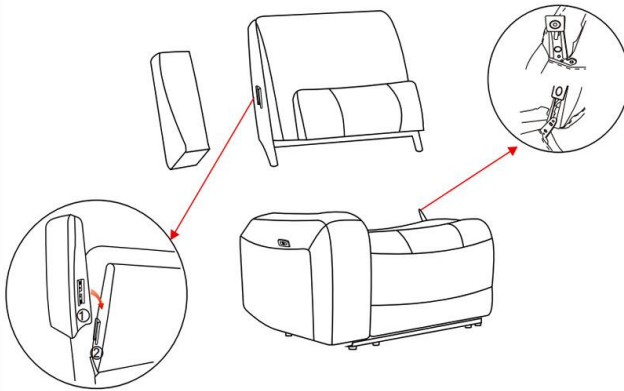

# LIVING SPACES

A	KM.863-1.5(LAF)/E/HR(E)/ZG	
B	KM.863-1.5(RAF)/E/HR(E)/ZG	
C	KM.863-CWP	

296354

MACKE LIGHT GREY 3 PC ZERO GRAVITY POWER RECLINING CONSOLE LOVESEAT

**1**

combine the backrest with seat

**2**

combine all the backrest with seat

**3**

lock pieces by hook

**4**

zero gravity power reclining

Living Spaces Information	
LS SKU:	296354
LS Product Name:	MACKE LIGHT GREY 3 PC ZERO GRAVITY POWER RECLINING CONSOLE LOVESEAT
Vendor Model #:	KM.863-SECTIONAL
Vendor Collection:	POWER SECTIONAL

CODE	PART #	DESCRIPTION	PIC	QUANTITY	NOTES
1	power cord in US standard	POWER LAF CHAIR		1	1 cord x 81" / 6.75 feet
2	power cord in US standard	POWER RAF CHAIR		1	1 cord x 81" / 6.75 feet
3	power cord in US standard	ONE PLUG FOR USB, ONE PLUG FOR WIRELESS CHARGER		2	1 cord x 82.25" / 7 feet – for USB 1 cord x 27.5" – for wireless charger
4	power plug	PLUG FOR POWER RECLING AND POWER HEADREST;		1	inside the bottom of power unit backrest