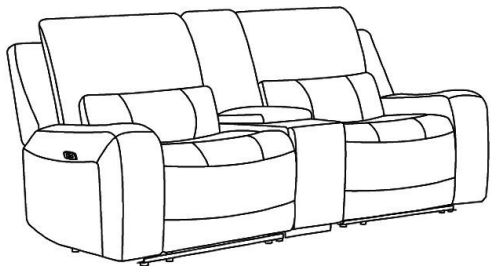

# LIVING SPACES

A	KM.863-1.5(LAF)/E/HR(E)/ZG	
B	KM.863-1.5(RAF)/E/HR(E)/ZG	
C	KM.863-CWP	

296354

MACKE LIGHT GREY 3 PC ZERO GRAVITY POWER RECLINING CONSOLE LOVESEAT

**1**

combine the backrest with seat

**2**

combine all the backrest with seat

**3**

lock pieces by hook

**4**

zero gravity power reclining

Living Spaces Information	
LS SKU:	296354
LS Product Name:	MACKE LIGHT GREY 3 PC ZERO GRAVITY POWER RECLINING CONSOLE LOVESEAT
Vendor Model #:	KM.863-SECTIONAL
Vendor Collection:	POWER SECTIONAL

CODE	PART #	DESCRIPTION	PIC	QUANTITY	NOTES
1	power cord in US standard	POWER LAF CHAIR		1	1 cord x 81" / 6.75 feet
2	power cord in US standard	POWER RAF CHAIR		1	1 cord x 81" / 6.75 feet
3	power cord in US standard	ONE PLUG FOR USB, ONE PLUG FOR WIRELESS CHARGER		2	1 cord x 82.25" / 7 feet – for USB 1 cord x 27.5" – for wireless charger
4	power plug	PLUG FOR POWER RECLING AND POWER HEADREST;		1	inside the bottom of power unit backrest