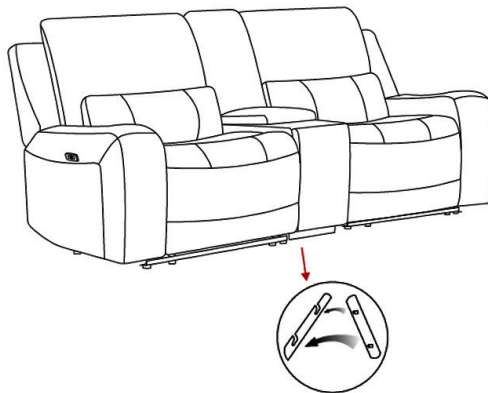

# LIVING SPACES

A	KM.863-1.5(LAF)/E/HR(E)/ZG	
B	KM.863-1.5(RAF)/E/HR(E)/ZG	
C	KM.863-CWP	

296354

MACKE LIGHT GREY 3 PC ZERO GRAVITY POWER RECLINING CONSOLE LOVESEAT

**1**

combine the backrest with seat

**2**

combine all the backrest with seat

**3**

lock pieces by hook

**4**

zero gravity power reclining

Living Spaces Information	
LS SKU:	296354
LS Product Name:	MACKE LIGHT GREY 3 PC ZERO GRAVITY POWER RECLINING CONSOLE LOVESEAT
Vendor Model #:	KM.863-SECTIONAL
Vendor Collection:	POWER SECTIONAL

CODE	PART #	DESCRIPTION	PIC	QUANTITY	NOTES
1	power cord in US standard	POWER LAF CHAIR		1	1 cord x 81" / 6.75 feet
2	power cord in US standard	POWER RAF CHAIR		1	1 cord x 81" / 6.75 feet
3	power cord in US standard	ONE PLUG FOR USB, ONE PLUG FOR WIRELESS CHARGER		2	1 cord x 82.25" / 7 feet – for USB 1 cord x 27.5" – for wireless charger
4	power plug	PLUG FOR POWER RECLING AND POWER HEADREST;		1	inside the bottom of power unit backrest