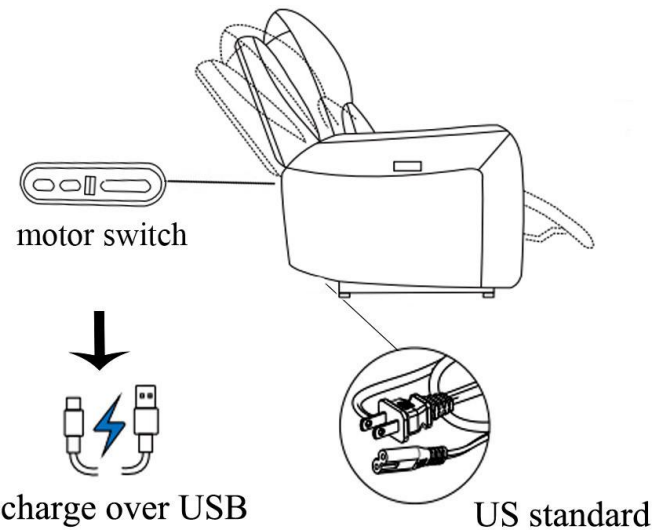

combine all the backrest with seat

**3**

lock pieces by hook

**4**

zero gravity power reclining

Living Spaces Information	
LS SKU:	296354
LS Product Name:	MACKE LIGHT GREY 3 PC ZERO GRAVITY POWER RECLINING CONSOLE LOVESEAT
Vendor Model #:	KM.863-SECTIONAL
Vendor Collection:	POWER SECTIONAL

CODE	PART #	DESCRIPTION	PIC	QUANTITY	NOTES
1	power cord in US standard	POWER LAF CHAIR		1	1 cord x 81" / 6.75 feet
2	power cord in US standard	POWER RAF CHAIR		1	1 cord x 81" / 6.75 feet
3	power cord in US standard	ONE PLUG FOR USB, ONE PLUG FOR WIRELESS CHARGER		2	1 cord x 82.25" / 7 feet – for USB 1 cord x 27.5" – for wireless charger
4	power plug	PLUG FOR POWER RECLING AND POWER HEADREST;		1	inside the bottom of power unit backrest