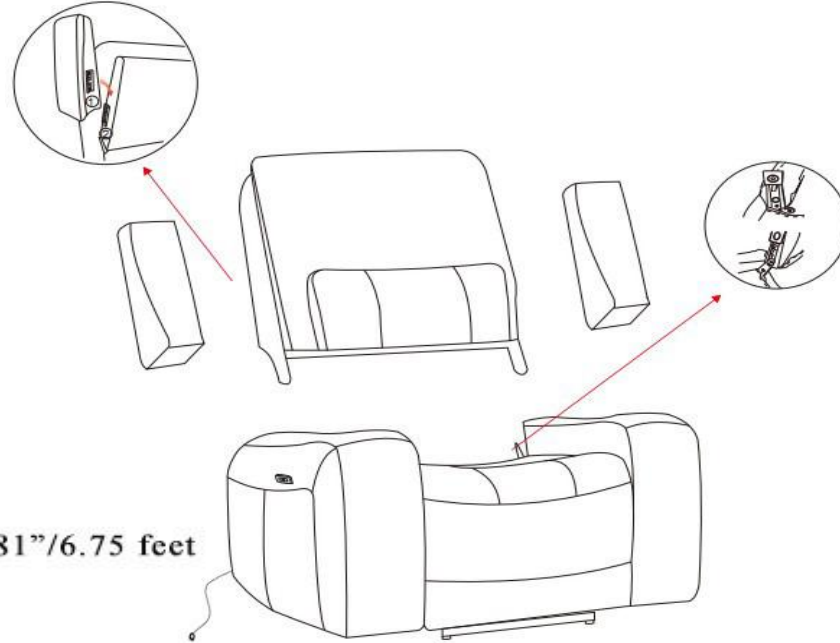

LIVING SPACES

A	KM.863- 1(2A)/E/HR(E)/ZG	
---	-----------------------------	--

296345

MACKE DARK GREY POWER RECLINER
WITH POWER HEADREST

1

combine the backrest with seat

2

zero gravity power reclining

Living Spaces Information	
LS SKU:	296345
LS Product Name:	MACKE DARK GREY POWER RECLINER WITH POWER HEADREST
Vendor Model #:	KM.863-RECLINER
Vendor Collection:	POWER RECLINER

CODE	PART #	DESCRIPTION	QUANTITY	NOTES
1	KM.863-1(2A)/E/HR(E)/ZG	MACKE DARK GREY POWER RECLINER WITH POWER HEADREST	1	

LIVING SPACES

A	KM.863-1(2A)/E/HR(E)/ZG	
---	-------------------------	--

296345

MACKE DARK GREY POWER RECLINER WITH POWER HEADREST

1

combine the backrest with seat

1 cord x 81"/>

2

zero gravity power reclining

charge over USB US standard