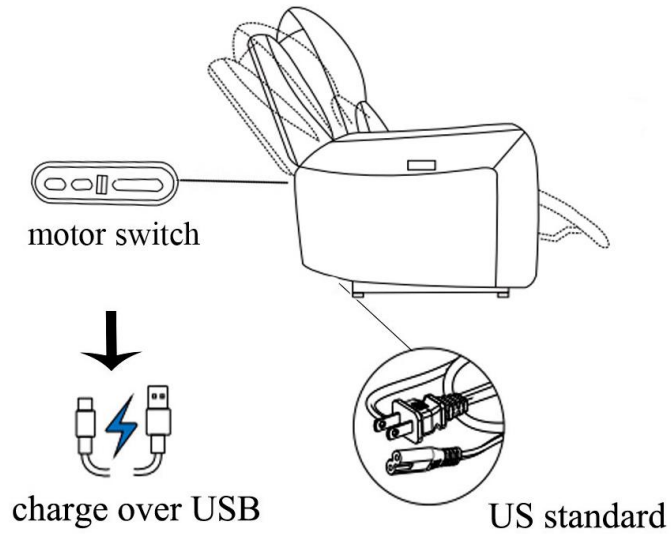

LIVING SPACES

A	KM.863- 1(2A)/E/HR(E)/ZG	
---	-----------------------------	--

296345

MACKE DARK GREY POWER RECLINER
WITH POWER HEADREST

1

combine the backrest with seat

2

zero gravity power reclining

Living Spaces Information	
LS SKU:	296345
LS Product Name:	MACKE DARK GREY POWER RECLINER WITH POWER HEADREST
Vendor Model #:	KM.863-RECLINER
Vendor Collection:	POWER RECLINER

CODE	PART #	DESCRIPTION	QUANTITY	NOTES
1	KM.863-1(2A)/E/HR(E)/ZG	MACKE DARK GREY POWER RECLINER WITH POWER HEADREST	1	

zero gravity power reclining

charge over USB US standard