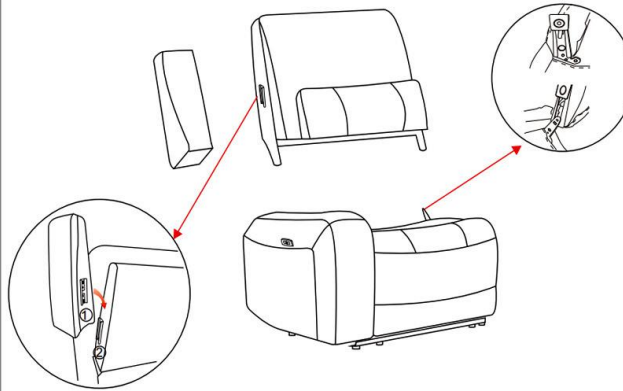

LIVING SPACES

A	KM.863-1.5(LAF)/E/HR(E)/ZG	
B	KM.863-1.5(RAF)/E/HR(E)/ZG	
C	KM.863-CWP	

296279

MACKE DARK GREY 3 PC ZERO GRAVITY POWER RECLINING CONSOLE LOVESEAT

1

combine the backrest with seat

2

combine all the backrest with seat

3

lock pieces by hook

4

zero gravity power reclining

Living Spaces Information	
LS SKU:	296279
LS Product Name:	MACKE DARK GREY 3 PC ZERO GRAVITY POWER RECLINING CONSOLE LOVESEAT
Vendor Model #:	KM.863-SECTIONAL
Vendor Collection:	POWER SECTIONAL

CODE	PART #	DESCRIPTION	PIC	QUANTITY	NOTES
1	power cord in US standard	POWER LAF CHAIR		1	1 cord x 81" / 6.75 feet
2	power cord in US standard	POWER RAF CHAIR		1	1 cord x 81" / 6.75 feet
3	power cord in US standard	ONE PLUG FOR USB, ONE PLUG FOR WIRELESS CHARGER		2	1 cord x 82.25" / 7 feet – for USB 1 cord x 27.5" – for wireless charger
4	power plug	PLUG FOR POWER RECLING AND POWER HEADREST;		1	inside the bottom of power unit backrest