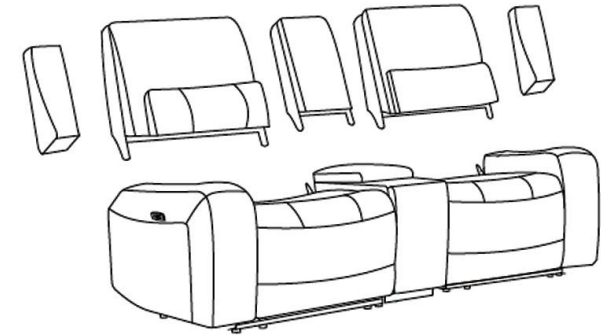

LIVING SPACES

A	KM.863-1.5(LAF)/E/HR(E)/ZG	
B	KM.863-1.5(RAF)/E/HR(E)/ZG	
C	KM.863-CWP	

296279

MACKE DARK GREY 3 PC ZERO GRAVITY POWER RECLINING CONSOLE LOVESEAT

1

combine the backrest with seat

2

combine all the backrest with seat

3

lock pieces by hook

4

zero gravity power reclining

Living Spaces Information	
LS SKU:	296279
LS Product Name:	MACKE DARK GREY 3 PC ZERO GRAVITY POWER RECLINING CONSOLE LOVESEAT
Vendor Model #:	KM.863-SECTIONAL
Vendor Collection:	POWER SECTIONAL

CODE	PART #	DESCRIPTION	PIC	QUANTITY	NOTES
1	power cord in US standard	POWER LAF CHAIR		1	1 cord x 81" / 6.75 feet
2	power cord in US standard	POWER RAF CHAIR		1	1 cord x 81" / 6.75 feet
3	power cord in US standard	ONE PLUG FOR USB, ONE PLUG FOR WIRELESS CHARGER		2	1 cord x 82.25" / 7 feet – for USB 1 cord x 27.5" – for wireless charger
4	power plug	PLUG FOR POWER RECLING AND POWER HEADREST;		1	inside the bottom of power unit backrest