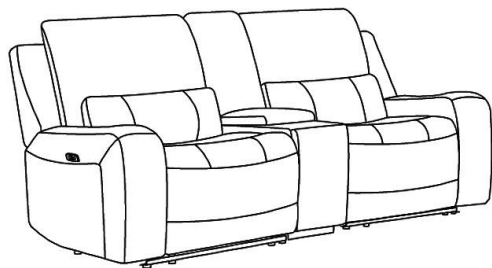

LIVING SPACES

A	KM.863-1.5(LAF)/E/HR(E)/ZG	
B	KM.863-1.5(RAF)/E/HR(E)/ZG	
C	KM.863-CWP	

296279

MACKE DARK GREY 3 PC ZERO GRAVITY POWER RECLINING CONSOLE LOVESEAT

1

combine the backrest with seat

2

combine all the backrest with seat

3

lock pieces by hook

4

zero gravity power reclining

Living Spaces Information	
LS SKU:	296279
LS Product Name:	MACKE DARK GREY 3 PC ZERO GRAVITY POWER RECLINING CONSOLE LOVESEAT
Vendor Model #:	KM.863-SECTIONAL
Vendor Collection:	POWER SECTIONAL

CODE	PART #	DESCRIPTION	PIC	QUANTITY	NOTES
1	power cord in US standard	POWER LAF CHAIR		1	1 cord x 81" / 6.75 feet
2	power cord in US standard	POWER RAF CHAIR		1	1 cord x 81" / 6.75 feet
3	power cord in US standard	ONE PLUG FOR USB, ONE PLUG FOR WIRELESS CHARGER		2	1 cord x 82.25" / 7 feet – for USB 1 cord x 27.5" – for wireless charger
4	power plug	PLUG FOR POWER RECLING AND POWER HEADREST;		1	inside the bottom of power unit backrest