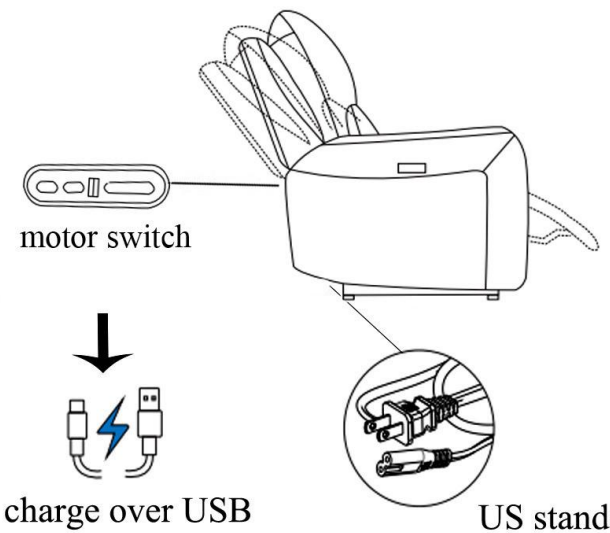

LIVING SPACES

A	KM.863-1.5(LAF)/E/HR(E)/ZG	
B	KM.863-1.5(RAF)/E/HR(E)/ZG	
C	KM.863-CWP	

296279

MACKE DARK GREY 3 PC ZERO GRAVITY POWER RECLINING CONSOLE LOVESEAT

1

combine the backrest with seat

2

combine all the backrest with seat

3

lock pieces by hook

4

zero gravity power reclining

Living Spaces Information	
LS SKU:	296279
LS Product Name:	MACKE DARK GREY 3 PC ZERO GRAVITY POWER RECLINING CONSOLE LOVESEAT
Vendor Model #:	KM.863-SECTIONAL
Vendor Collection:	POWER SECTIONAL

CODE	PART #	DESCRIPTION	PIC	QUANTITY	NOTES
1	power cord in US standard	POWER LAF CHAIR		1	1 cord x 81" / 6.75 feet
2	power cord in US standard	POWER RAF CHAIR		1	1 cord x 81" / 6.75 feet
3	power cord in US standard	ONE PLUG FOR USB, ONE PLUG FOR WIRELESS CHARGER		2	1 cord x 82.25" / 7 feet – for USB 1 cord x 27.5" – for wireless charger
4	power plug	PLUG FOR POWER RECLING AND POWER HEADREST;		1	inside the bottom of power unit backrest