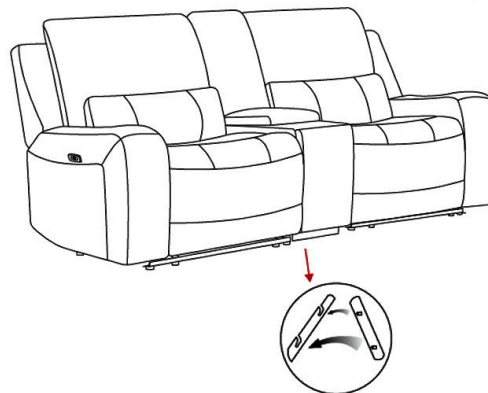

LIVING SPACES

A	KM.863-1.5(LAF)/E/HR(E)/ZG	
B	KM.863-1.5(RAF)/E/HR(E)/ZG	
C	KM.863-CWP	

296279

MACKE DARK GREY 3 PC ZERO GRAVITY POWER RECLINING CONSOLE LOVESEAT

1

combine the backrest with seat

2

combine all the backrest with seat

3

lock pieces by hook

4

zero gravity power reclining

Living Spaces Information	
LS SKU:	296279
LS Product Name:	MACKE DARK GREY 3 PC ZERO GRAVITY POWER RECLINING CONSOLE LOVESEAT
Vendor Model #:	KM.863-SECTIONAL
Vendor Collection:	POWER SECTIONAL

CODE	PART #	DESCRIPTION	PIC	QUANTITY	NOTES
1	power cord in US standard	POWER LAF CHAIR		1	1 cord x 81" / 6.75 feet
2	power cord in US standard	POWER RAF CHAIR		1	1 cord x 81" / 6.75 feet
3	power cord in US standard	ONE PLUG FOR USB, ONE PLUG FOR WIRELESS CHARGER		2	1 cord x 82.25" / 7 feet – for USB 1 cord x 27.5" – for wireless charger
4	power plug	PLUG FOR POWER RECLING AND POWER HEADREST;		1	inside the bottom of power unit backrest